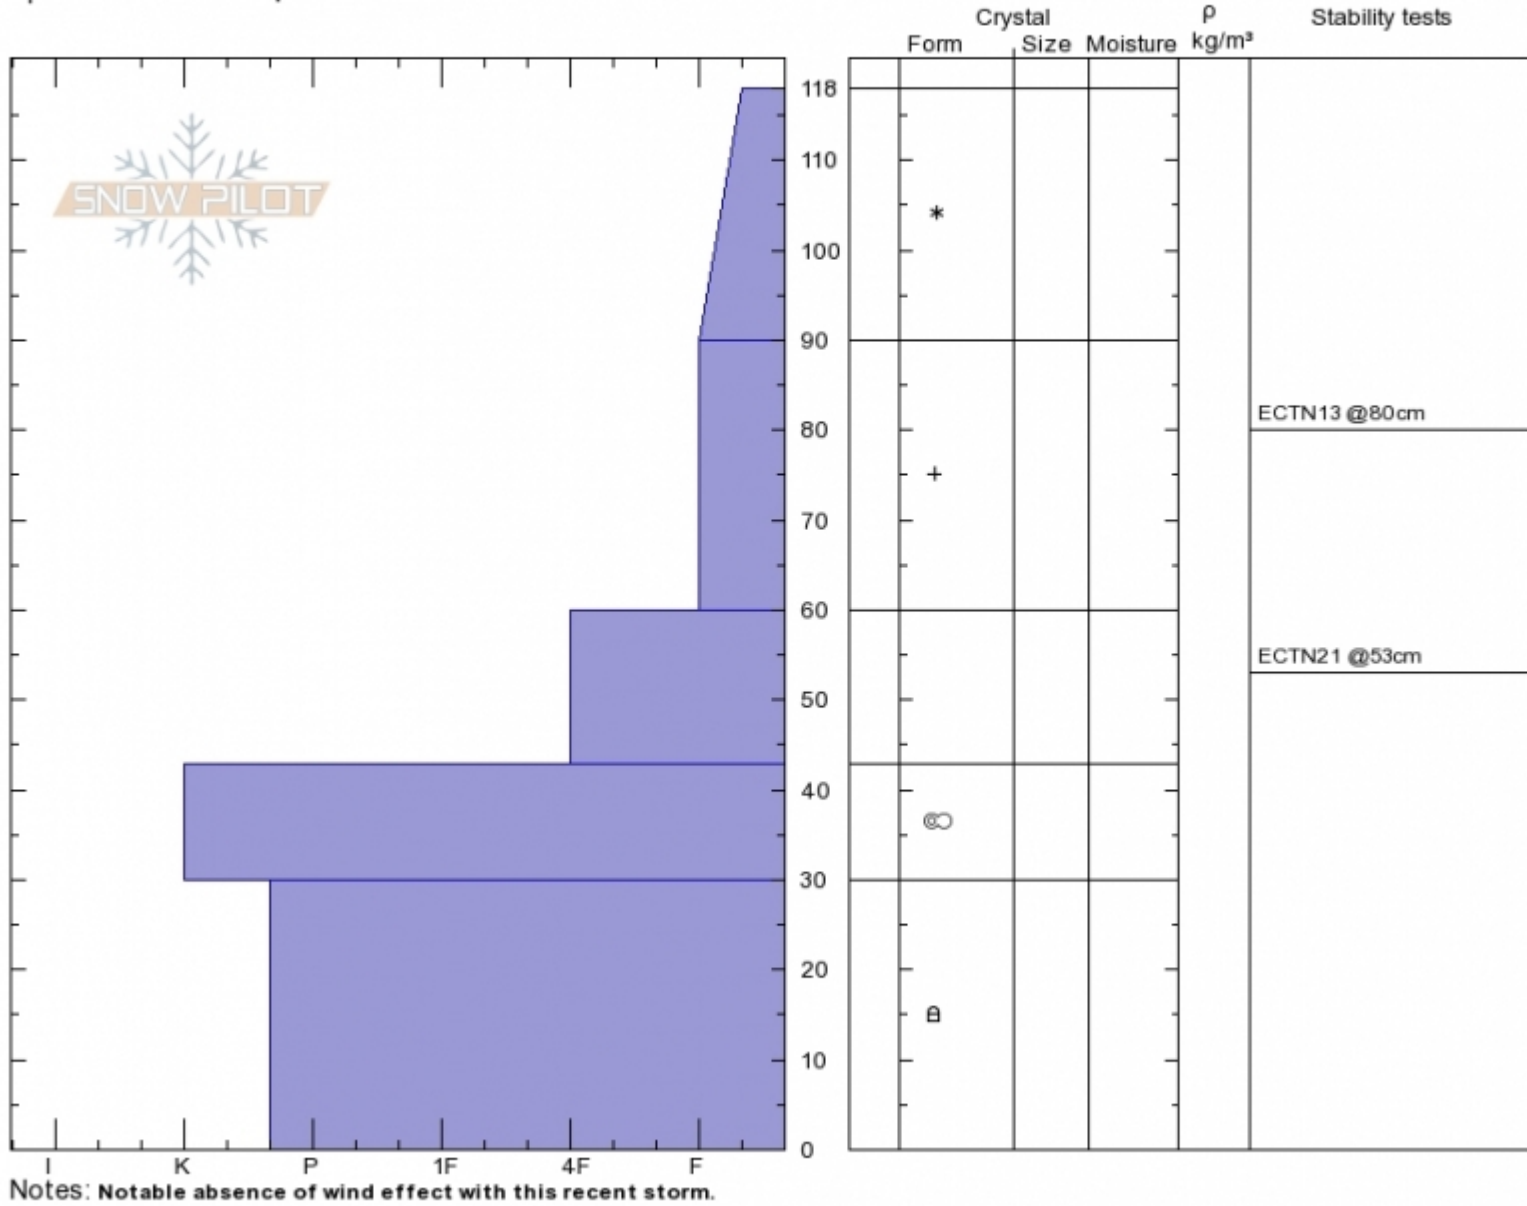

west Woody Ridge
Absaroka Range
MT
 Elevation: **9500 ft**
 Aspect: **270°**
 Specifics: **We skied slope**

Beau Fredlund
Sun Nov 5 13:00 2017
 Co-ord: **44.98484N, -109.92673E**
 Slope Angle: **25°**
 Wind Loading:

Stability:
 Air Temperature: **-5°C**
 Sky Cover: **OVC**
 Precipitation: **S2**
 Wind: **Calm**

HS118
Stability Test Notes

Layer No

Advisory Region
 Cooke City

Forecast link: [GNFAC Avalanche Advisory for Mon Nov 6, 2017](#)
 Cooke City, 2017-11-06