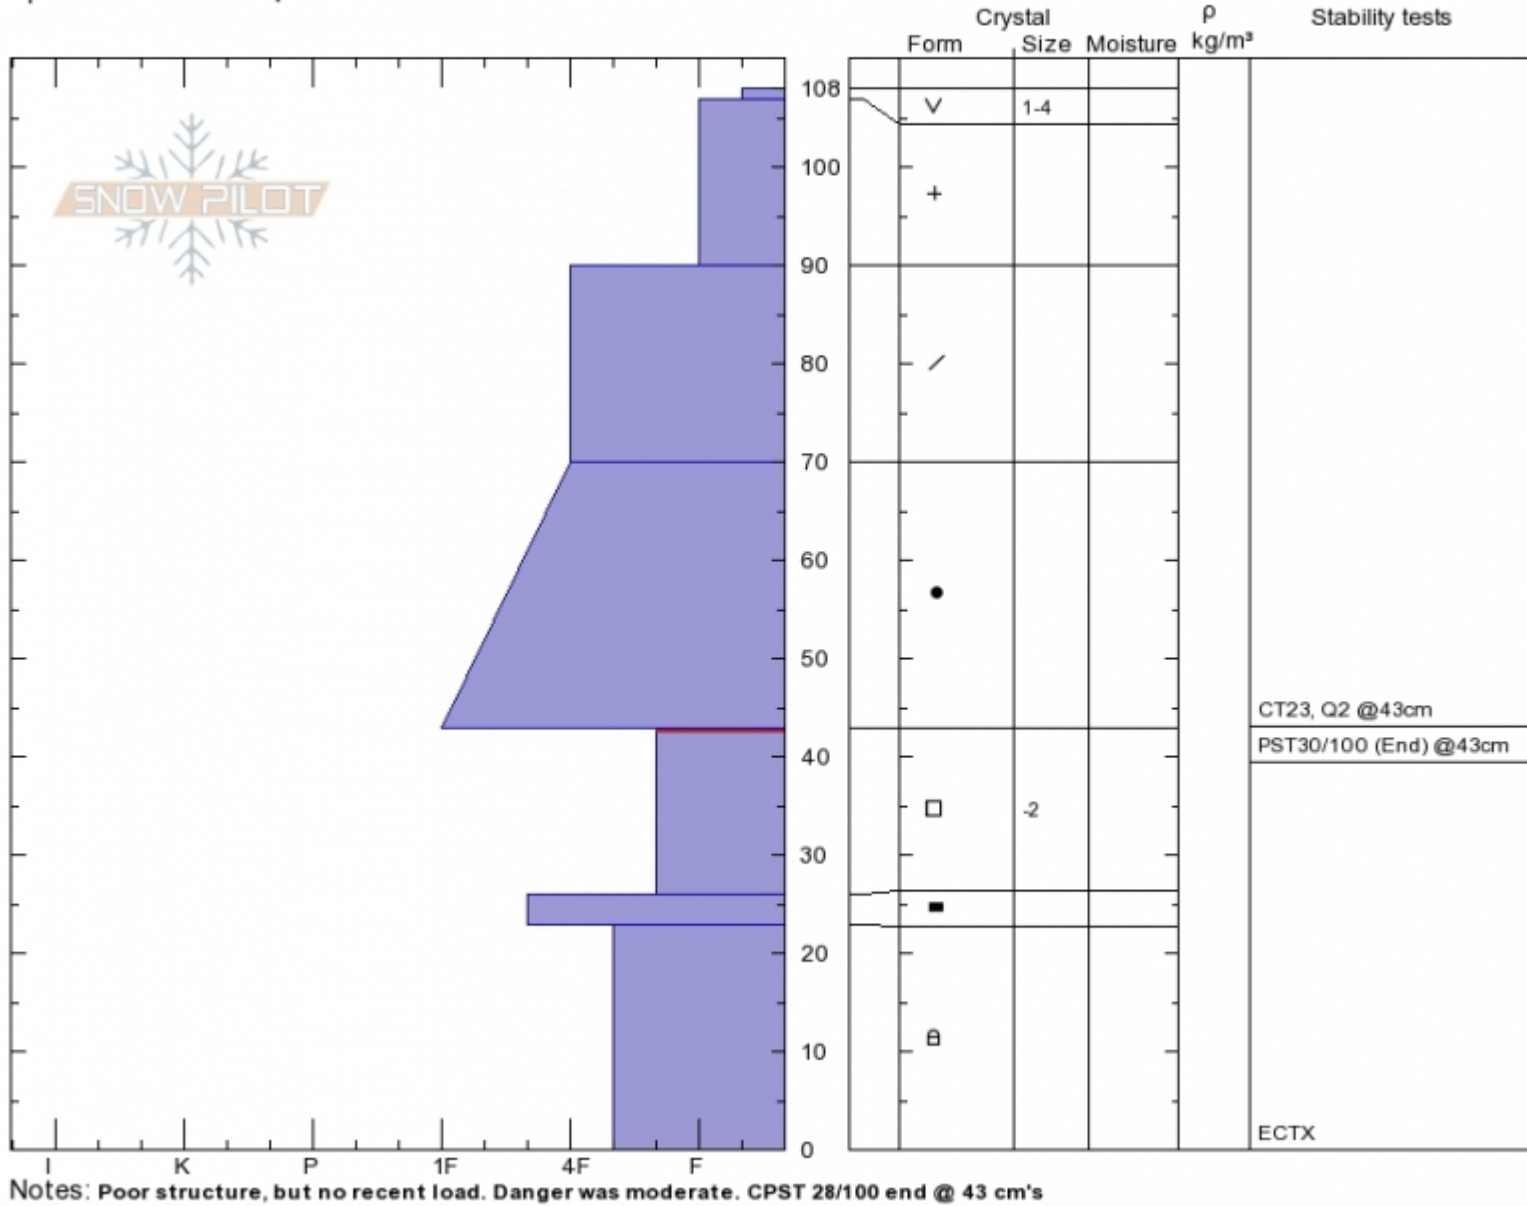

Dudley Creek
Madison Range-N
MT
 Elevation: **8180 ft**
 Aspect: **70°**
 Specifics: **We skied slope**

Eric Knoff
Wed Jan 17 11:00 2018
 Co-ord: **45.28995N, -111.29082W**
 Slope Angle: **26°**
 Wind Loading:

Stability:
 Air Temperature:
 Sky Cover:
 Precipitation: **NO**
 Wind:

HS108
 Stability Test Notes

Layer No
26-43: Pro

Advisory Region
 Northern Madison

Forecast link: [GNFAC Avalanche Advisory for Fri Jan 19, 2018](#)
 Northern Madison, 2018-01-18