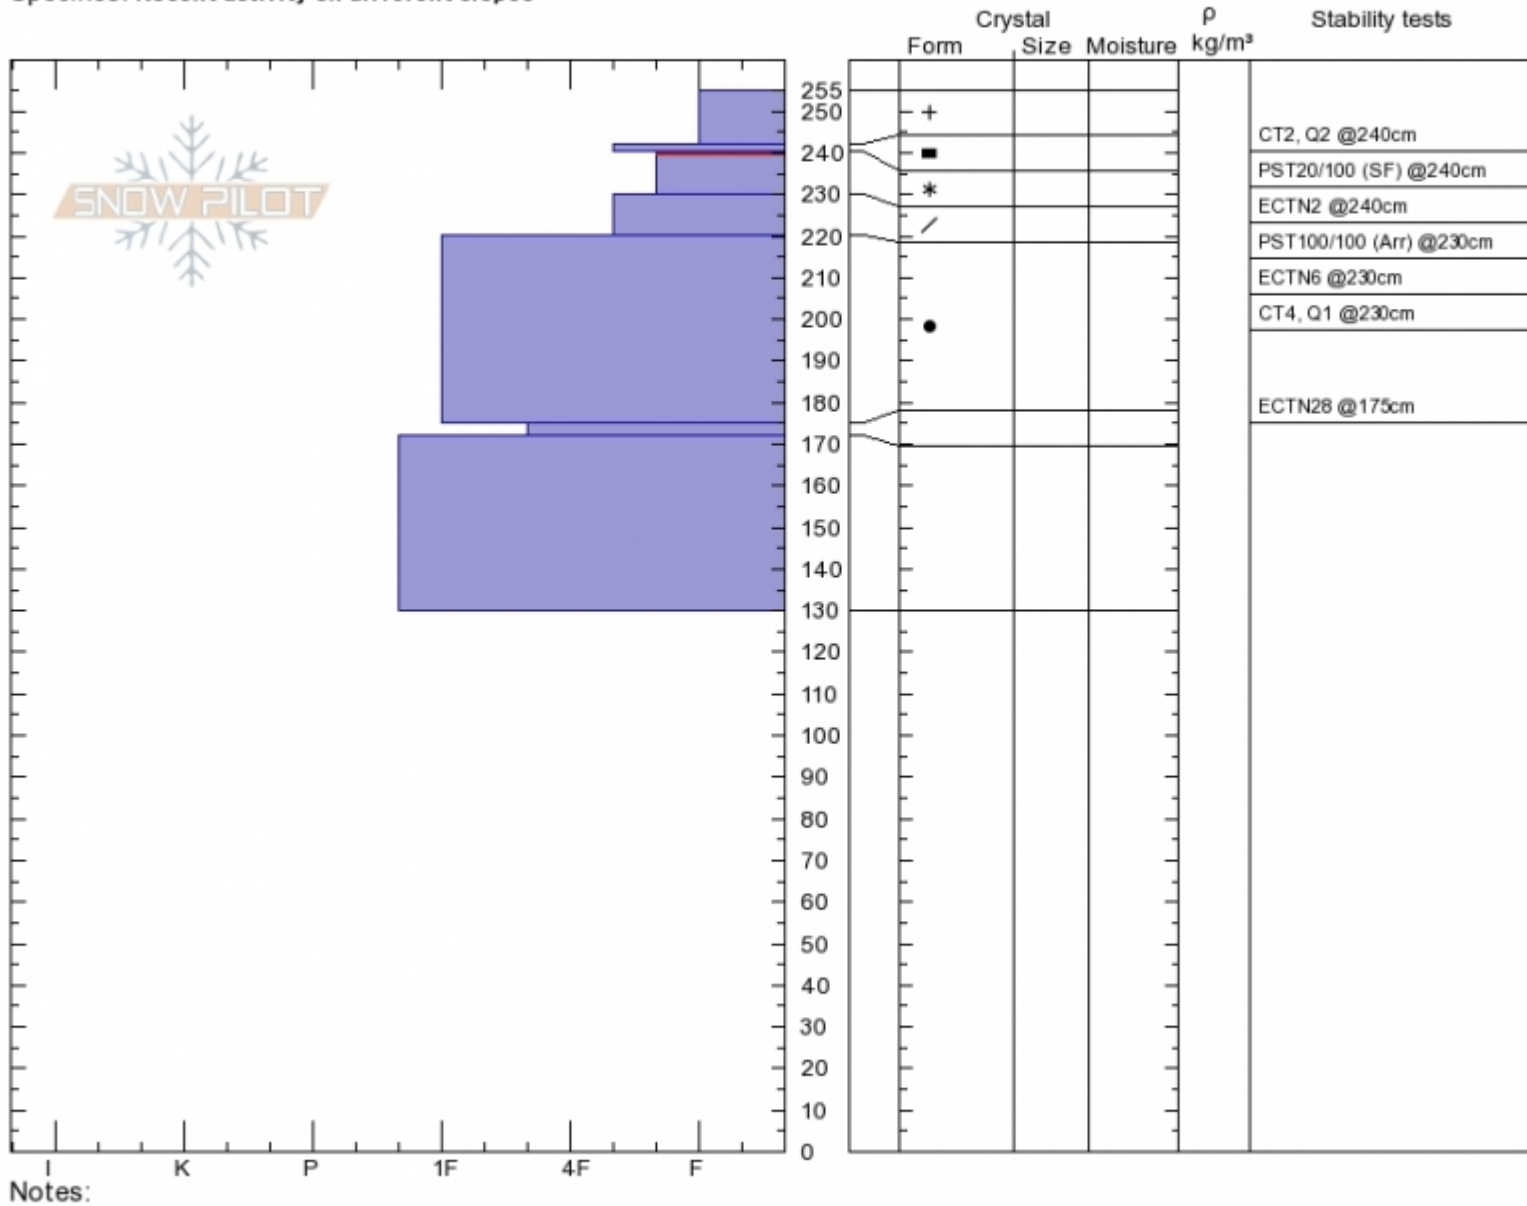

**BuckRidge/MuddyCrk**  
**Madison Range-N**  
**MT**  
 Elevation: **9257 ft**  
 Aspect: **15°**  
 Specifics: **Recent activity on different slopes**

**Alex Marienthal**  
**Fri Mar 23 11:20 2018**  
 Co-ord: **45.19028N, -111.46708W**  
 Slope Angle: **27°**  
 Wind Loading: **no**

Stability: **Good**  
 Air Temperature: **-3°C**  
 Sky Cover: **CLR**  
 Precipitation: **NO**  
 Wind: **SW Moderate**

**HS255**  
 Stability Test Notes

Layer No  
**230-240: F**

Advisory Region  
 Northern Madison  
 Northern Madison, 2018-03-29