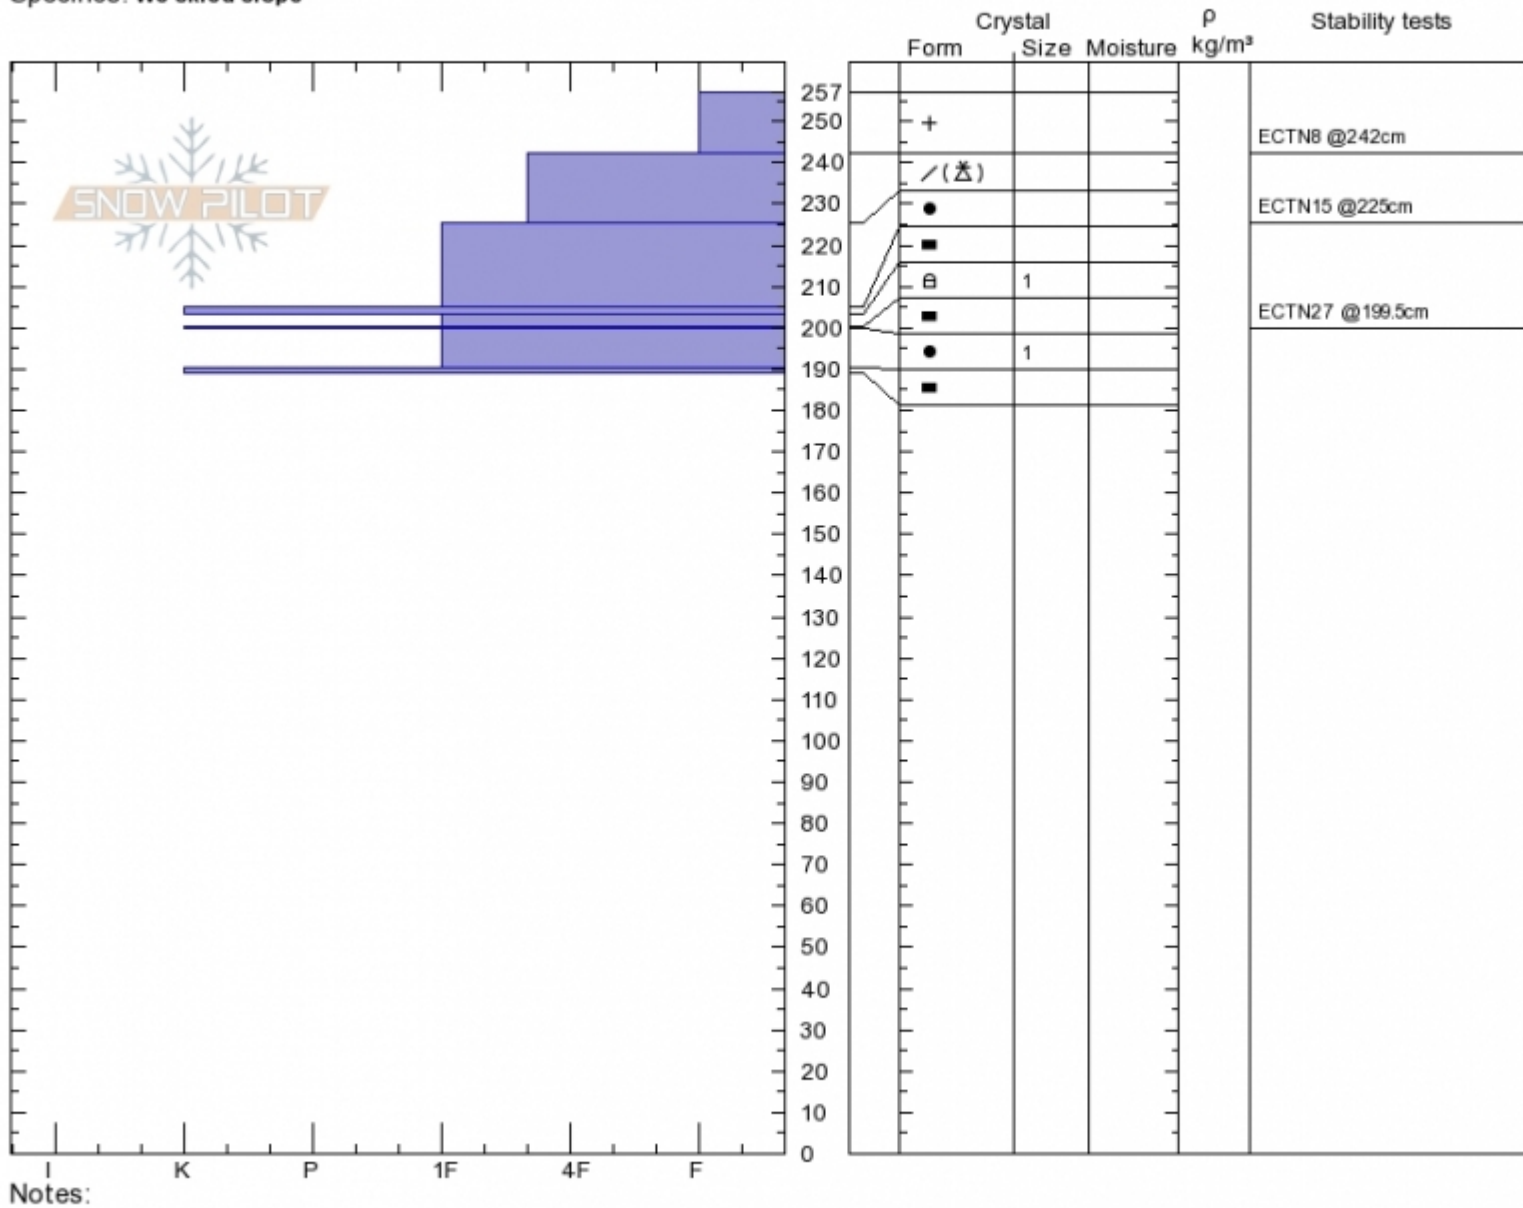

Palisades Butte  
 Gallatin Range-N  
 MT  
 Elevation: 9650 ft  
 Aspect: 160°  
 Specifics: We skied slope

Doug Chabot-Admin  
 Thu Mar 29 11:45 2018  
 Co-ord: 45.41848N, -110.97893W  
 Slope Angle: 32°  
 Wind Loading: yes

Stability: **Very Good**  
 Air Temperature: -7°C  
 Sky Cover: **CLR**  
 Precipitation: **NO**  
 Wind: **W Moderate**

HS257  
 Stability Test Notes

Layer No

Advisory Region  
 Northern Gallatin  
 Northern Gallatin, 2018-04-01