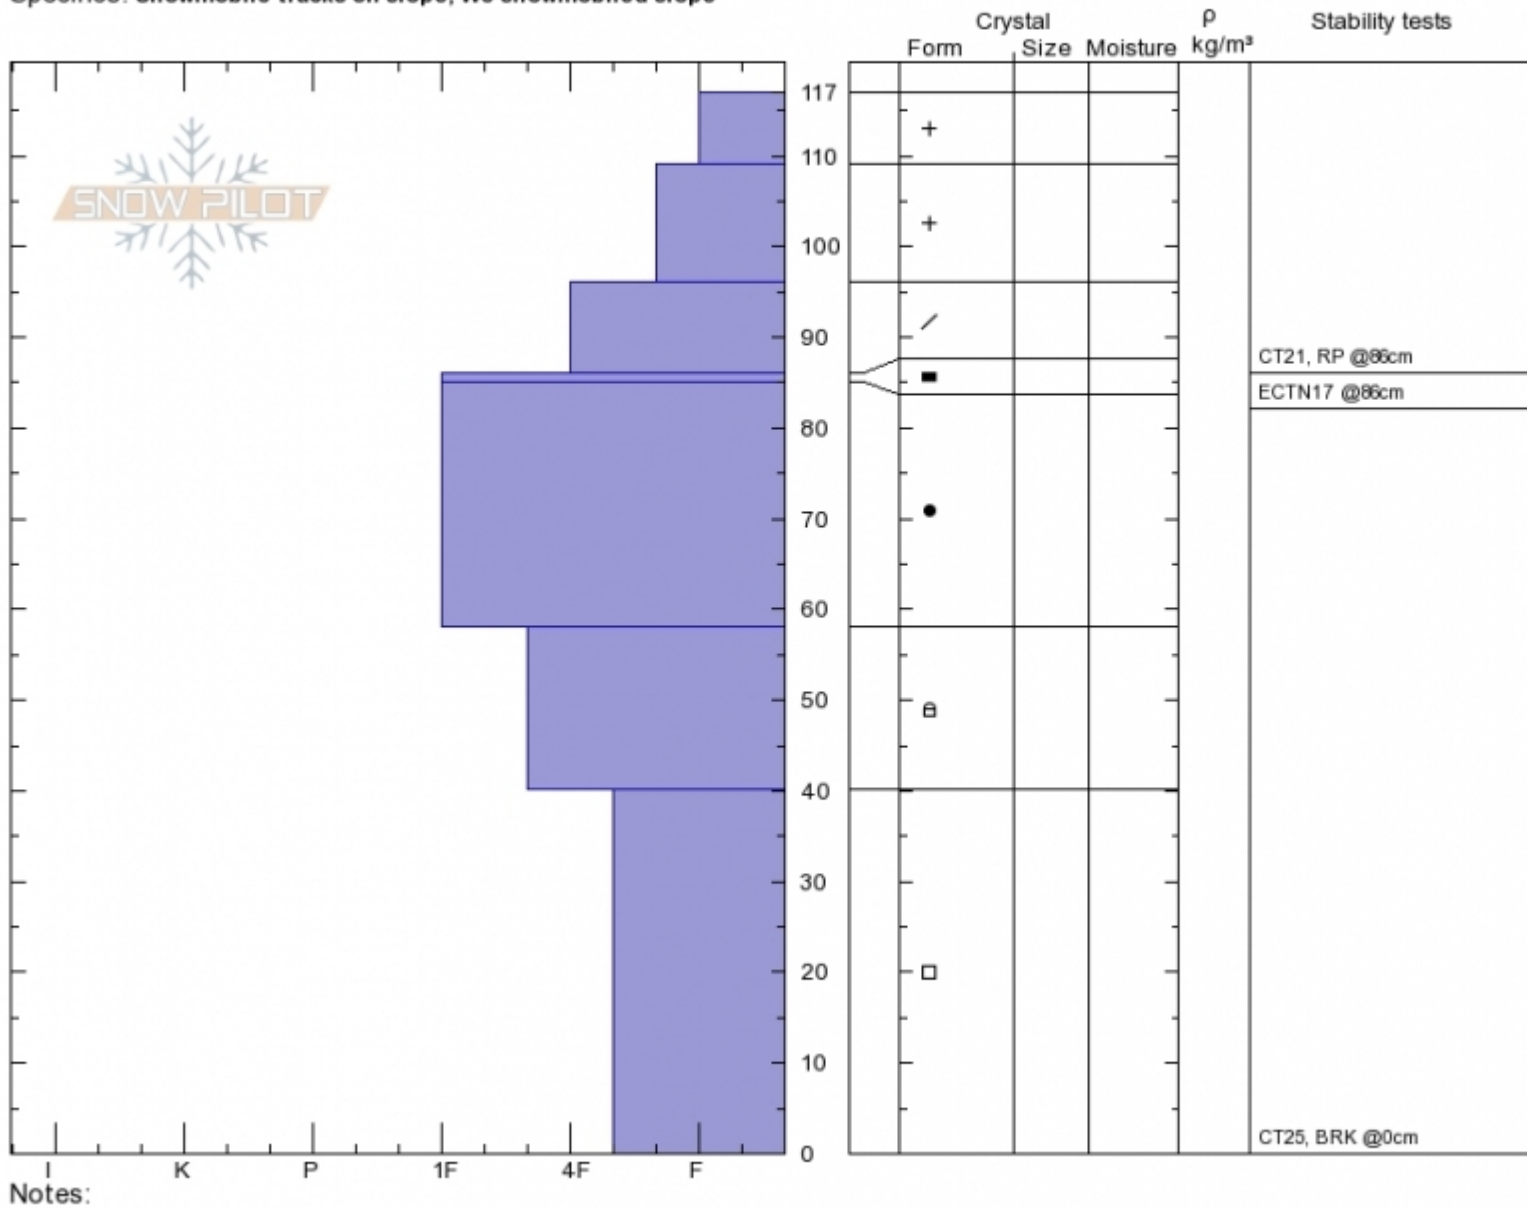

Teepee Basin
 Madison Range-S
 MT
 Elevation: 8850 ft
 Aspect: 110°
 Specifics: Snowmobile tracks on slope; We snowmobiled slope

Ian Hoyer
 Thu Jan 31 12:00 2019
 Co-ord: 44.91262N, -111.17925W
 Slope Angle: 30°
 Wind Loading:

Stability: Fair
 Air Temperature:
 Sky Cover: SCT
 Precipitation: NO
 Wind: Calm

HS117 PF30
 Stability Test Notes

Layer No

Notes:
 Advisory Region
 Southern Madison
 Southern Madison, 2019-02-01