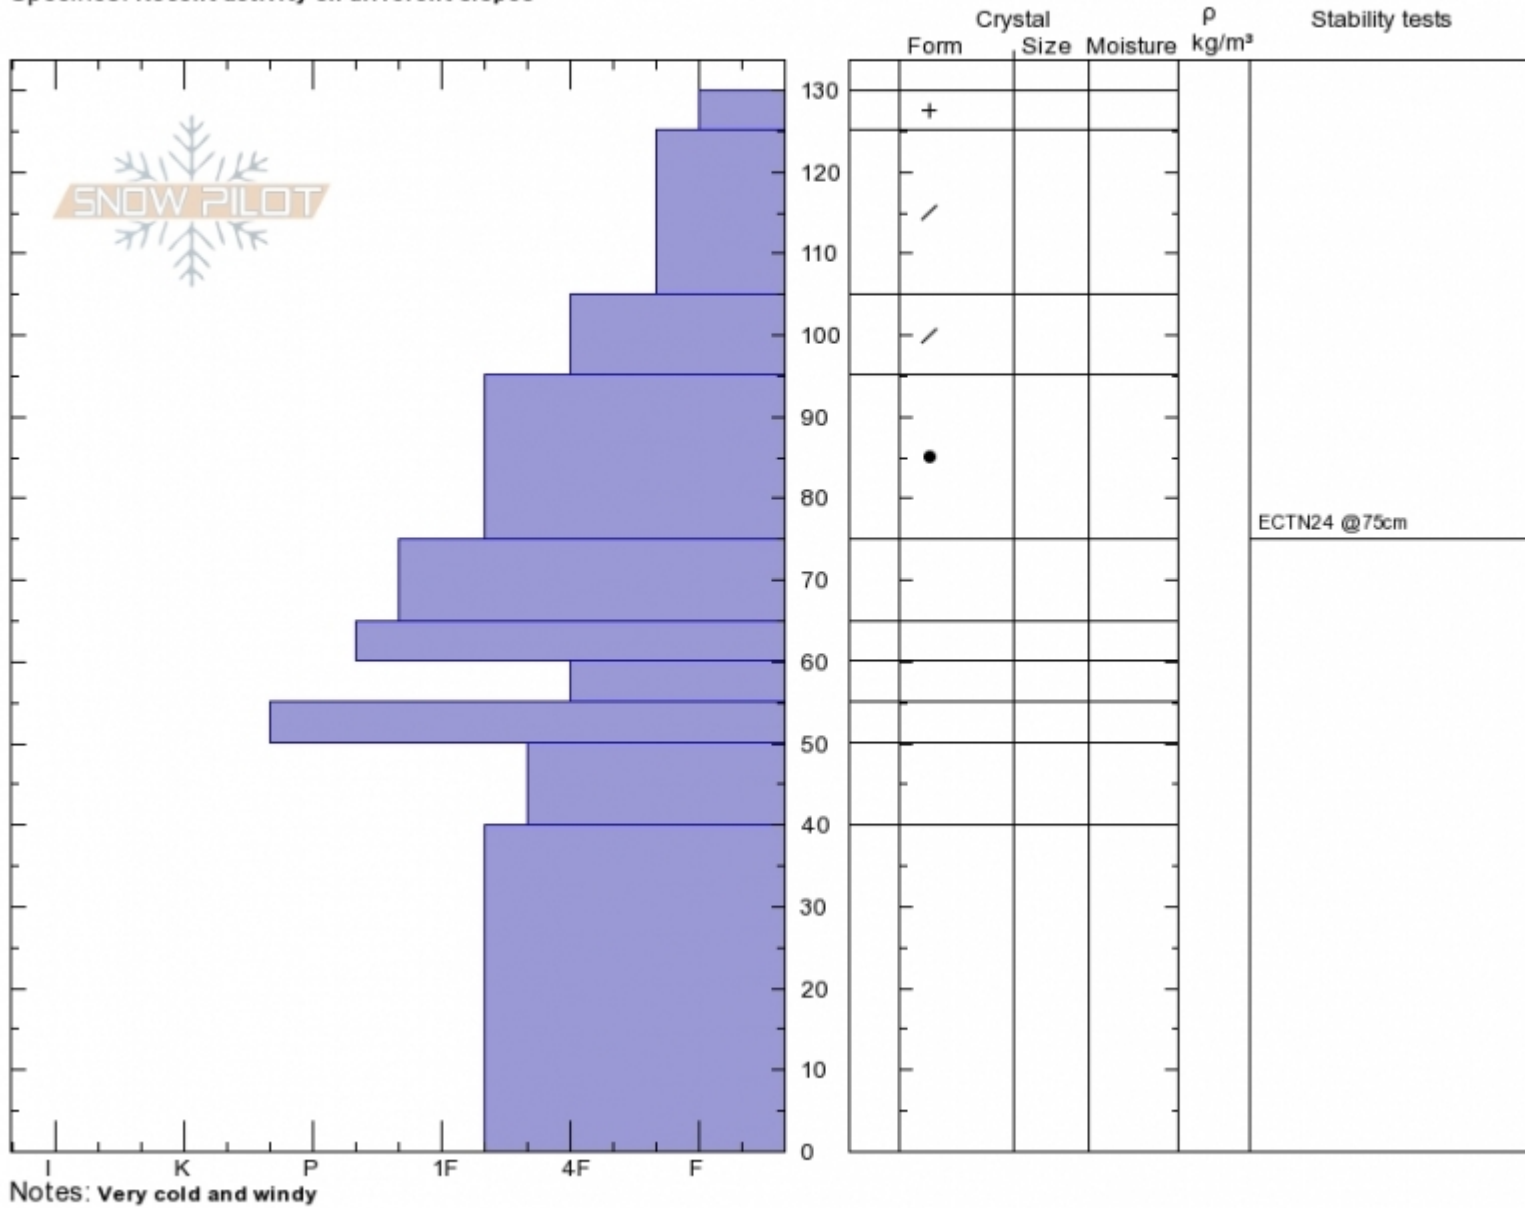

Throne, top north
 Bridger Range
 MT
 Elevation: 8320 ft
 Aspect: 350°
 Specifics: Recent activity on different slopes

Alex Marienthal
 Sun Feb 3 11:00 2019
 Co-ord: 45.88254N, -110.95274W
 Slope Angle: 25°
 Wind Loading: previous

Stability: **Good**
 Air Temperature: -8°C
 Sky Cover: **SCT**
 Precipitation: **S1**
 Wind: **S Moderate**

HS130
 Stability Test Notes

Layer No

Advisory Region
 Bridger Range
 Bridger Range, 2019-02-04