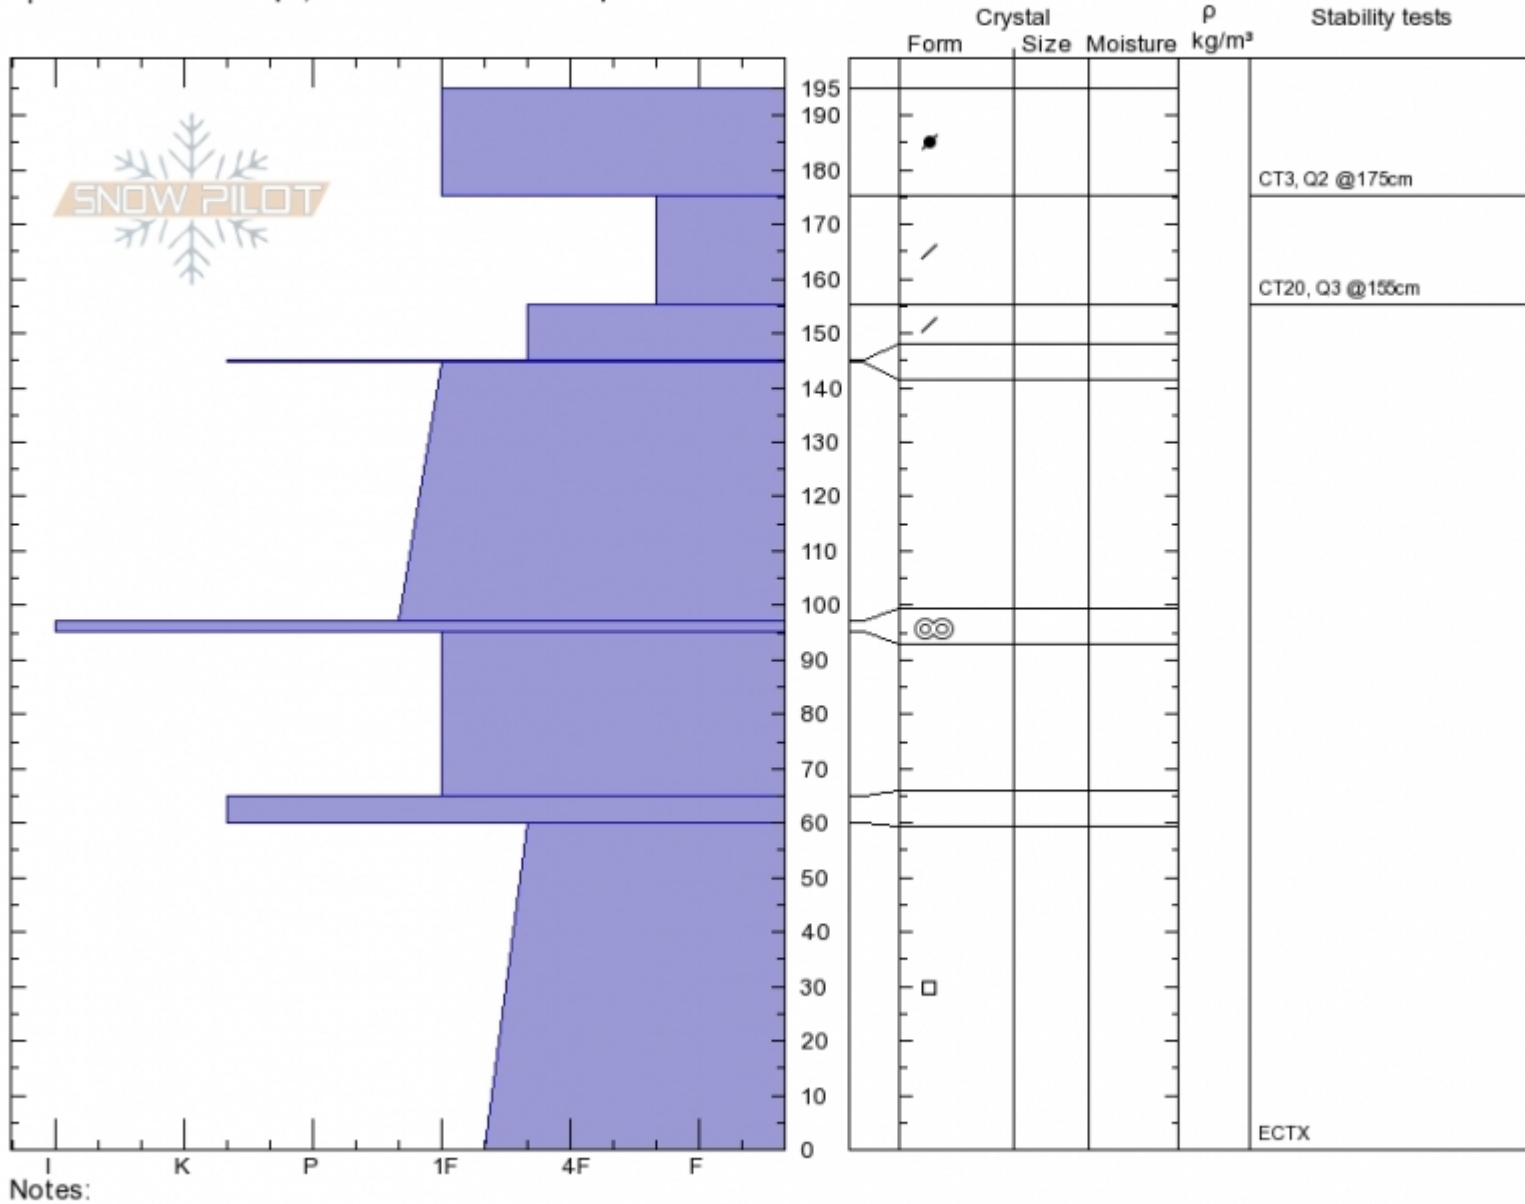

Rasta  
 Cooke City  
 MT  
 Elevation: 9850 ft  
 Aspect: 200°  
 Specifics: We skied slope; Snowmobile tracks on slope

Doug Chabot-Admin  
 Mon Feb 11 12:10 2019  
 Co-ord: 45.07015N, -109.94611W  
 Slope Angle: 34°  
 Wind Loading: no

Stability: **Good**  
 Air Temperature: -16°C  
 Sky Cover: **OVC**  
 Precipitation: **S2**  
 Wind: **N Moderate**

HS195  
 Stability Test Notes

Layer No  
 60-65: De

Advisory Region  
 Cooke City  
 Cooke City, 2019-02-13