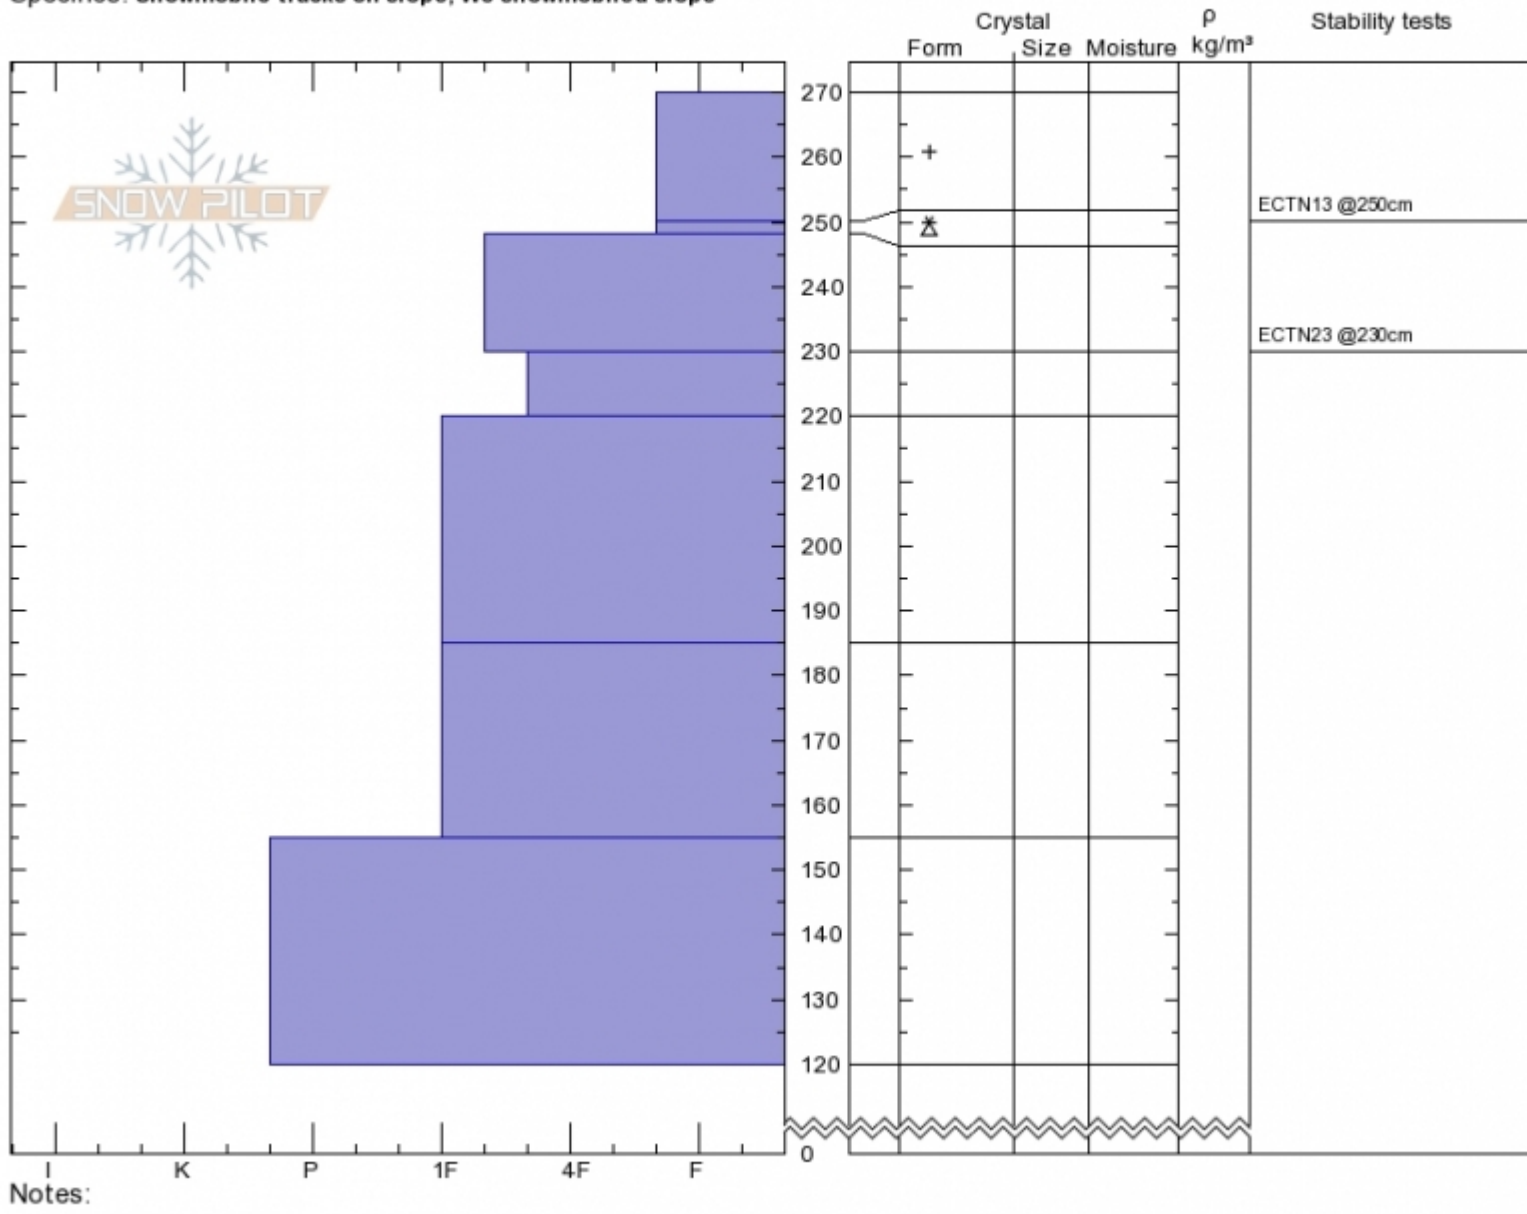

Wolverine - Cooke City Ian Hoyer
Cooke City Sun Feb 17 13:30 2019
MT Co-ord: 45.05652N, -109.99549W
 Elevation: 900 ft Slope Angle: 31°
 Aspect: 60° Wind Loading: previous
 Specifics: Snowmobile tracks on slope; We snowmobiled slope

Stability: **Good**
 Air Temperature:
 Sky Cover: **OVC**
 Precipitation: **NO**
 Wind: **Calm**

HS270 PF30
 Stability Test Notes

Layer No

Advisory Region
 Cooke City
 Longitude
 -110.00W
 Latitude
 45.06N
 Cooke City, 2019-02-17