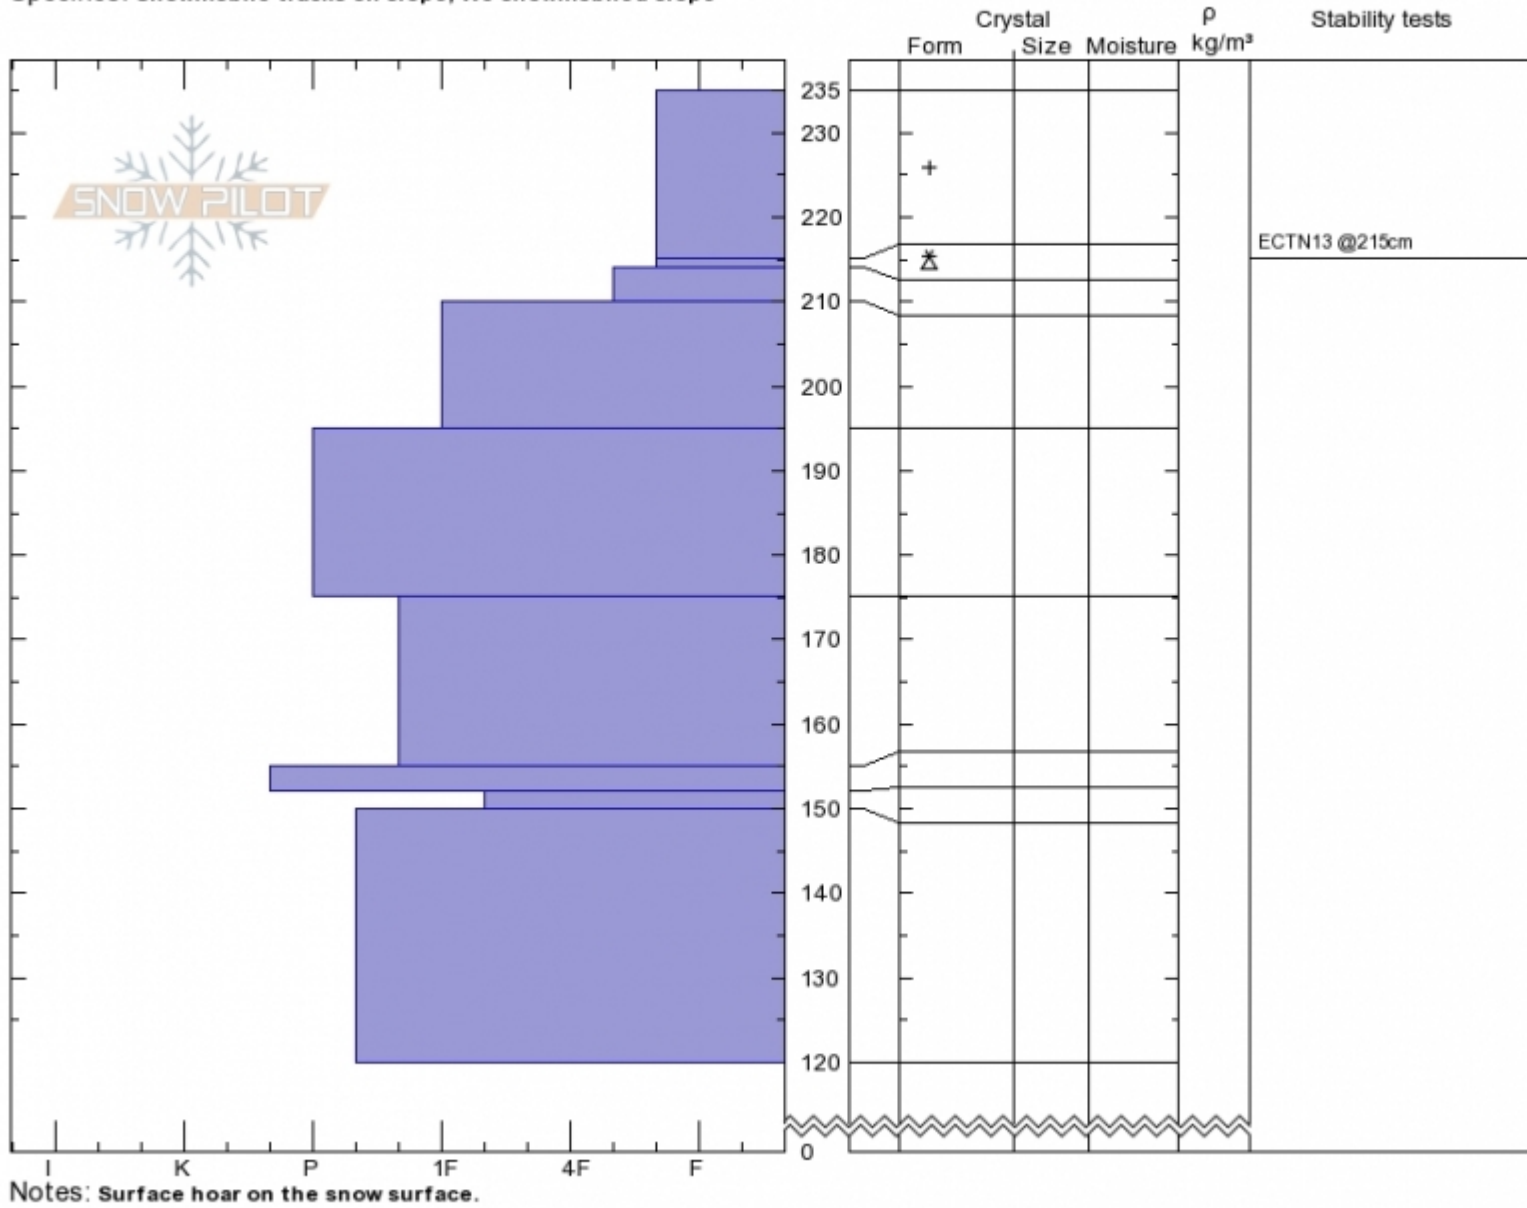

Crown Butte
Cooke City
MT
 Elevation: **9600 ft**
 Aspect: **138°**
 Specifics: **Snowmobile tracks on slope; We snowmobiled slope**

Ian Hoyer
Mon Feb 18 09:00 2019
 Co-ord: **45.04981N, -109.96120W**
 Slope Angle: **15°**
 Wind Loading: **previous**

Stability: **Good**
 Air Temperature:
 Sky Cover: **CLR**
 Precipitation: **NO**
 Wind: **Calm**

HS235 PF30
Stability Test Notes

Layer No
214-215: F

Advisory Region
 Cooke City
 Longitude
 -109.96W
 Latitude
 45.05N
 Cooke City, 2019-02-18