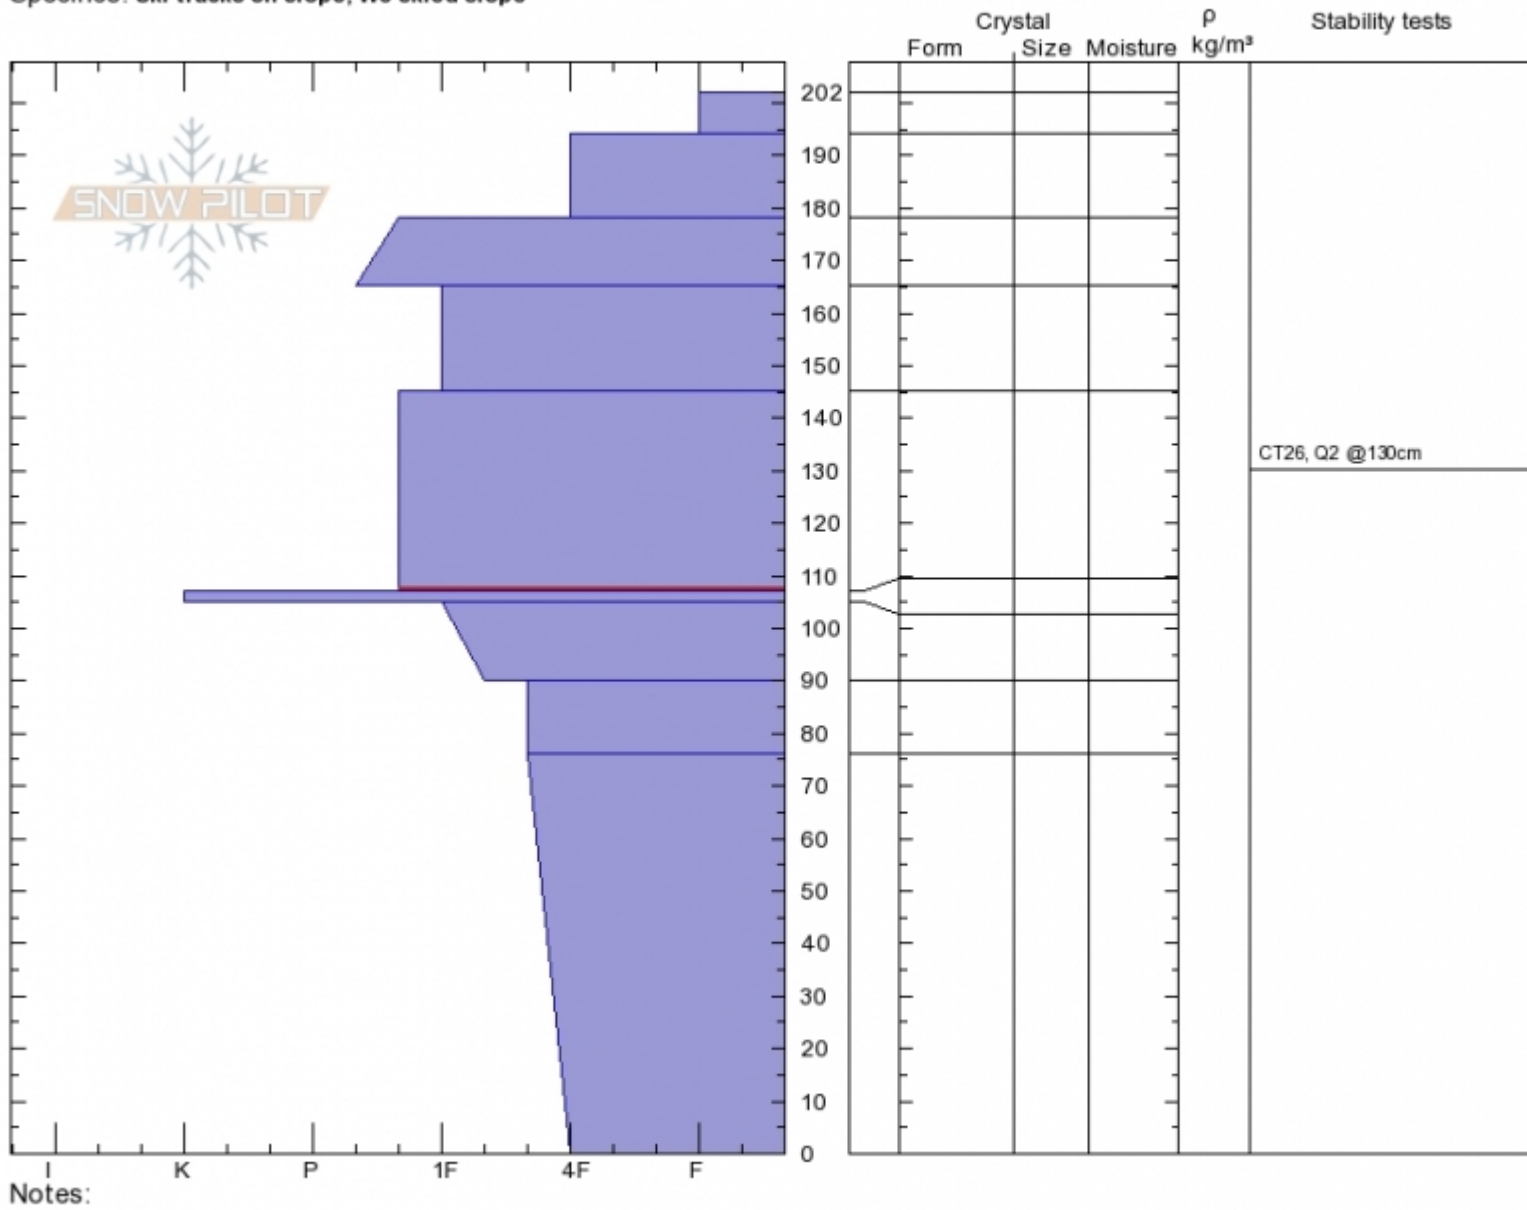

Maid of the Mist
Gallatin Range-N
MT
 Elevation:
 Aspect: **SE**
 Specifics: **Ski tracks on slope; We skied slope**

Erich Schreier
Sun Feb 24 13:00 2019
 Co-ord: **45.41675N, -110.97953W**
 Slope Angle: **26°**
 Wind Loading: **yes**

Stability:
 Air Temperature:
 Sky Cover: **OVC**
 Precipitation: **S2**
 Wind: **N Moderate**

HS202
 Stability Test Notes

Layer No
107-145:

Advisory Region
 Northern Gallatin
 Northern Gallatin, 2019-02-28