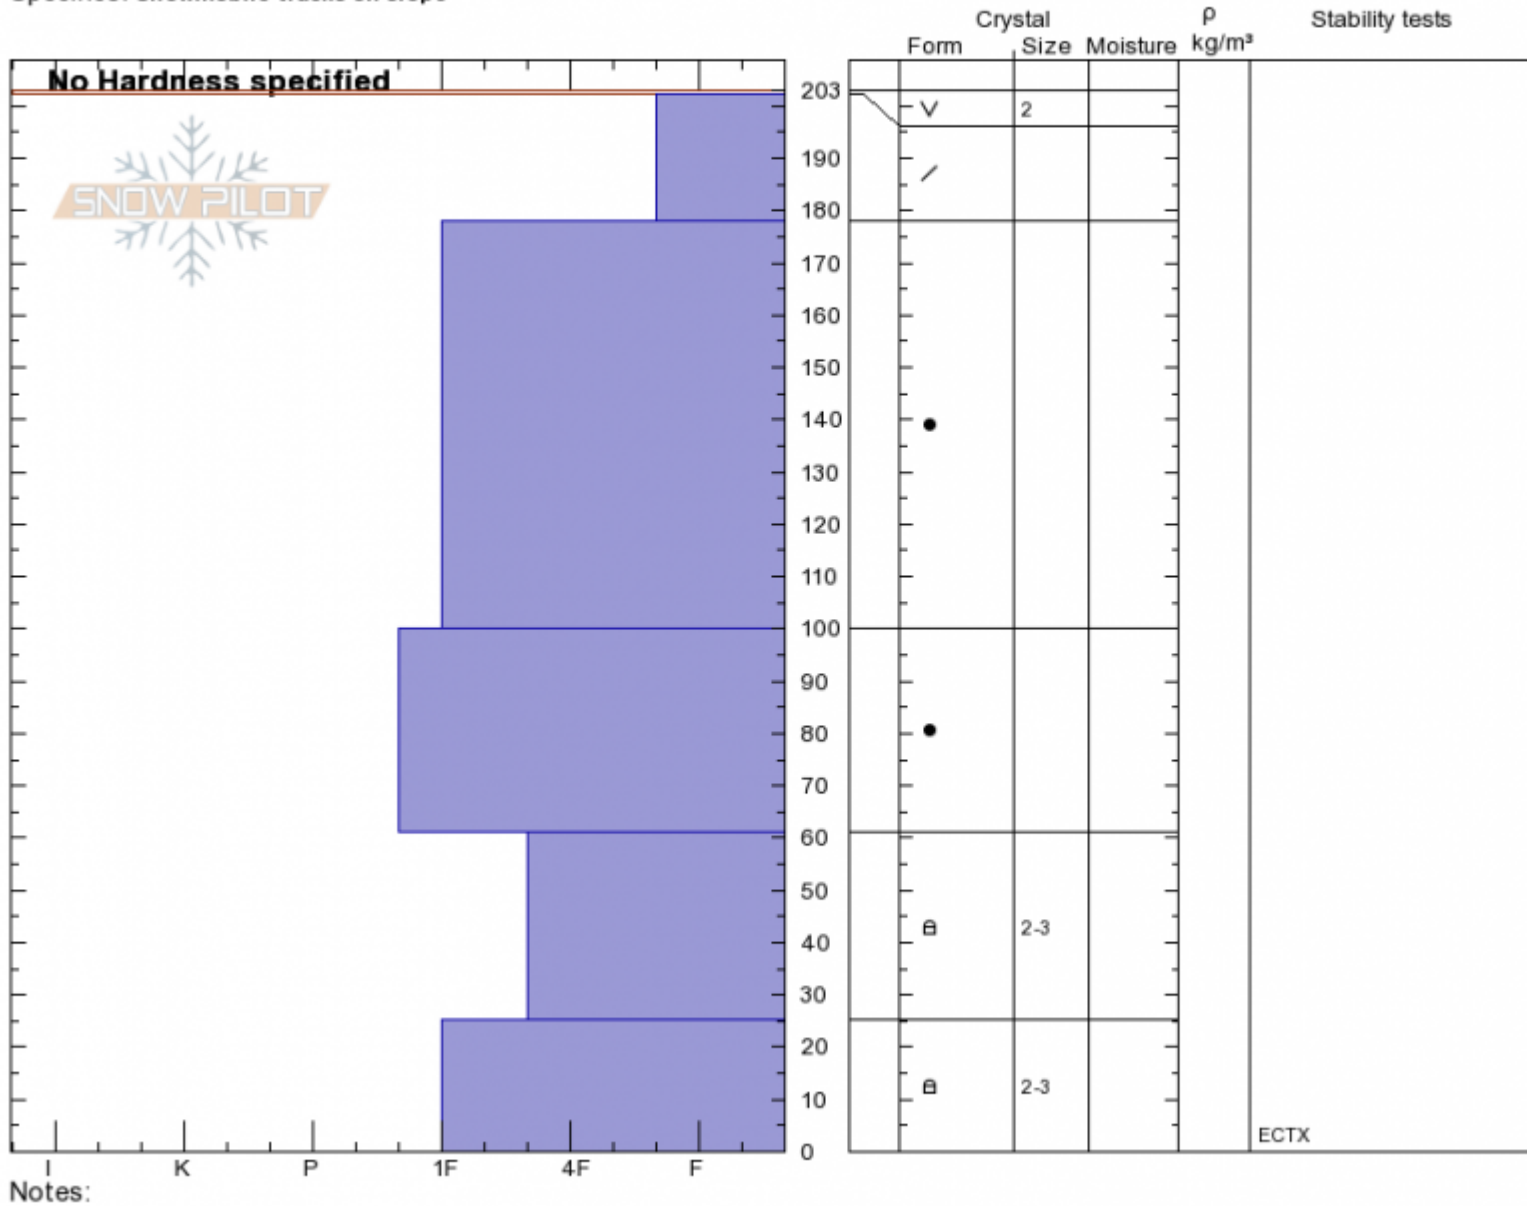

Ski Hill  
 Henry Mtns  
 MT  
 Elevation: 8050 ft  
 Aspect: 85°  
 Specifics: Snowmobile tracks on slope

Andrew Schauer  
 Mon Mar 4 12:00 2019  
 Co-ord: 44.69732N, -111.29451W  
 Slope Angle: 29°  
 Wind Loading: no

Stability: **Good**  
 Air Temperature:  
 Sky Cover: **FEW**  
 Precipitation: **NO**  
 Wind: **Calm**

HS203 PF20  
 Stability Test Notes

Layer No  
 25-61: Pro

Advisory Region  
 Lionhead Range  
 Longitude  
 -111.30W  
 Latitude  
 44.70N  
 Lionhead Range, 2019-03-04