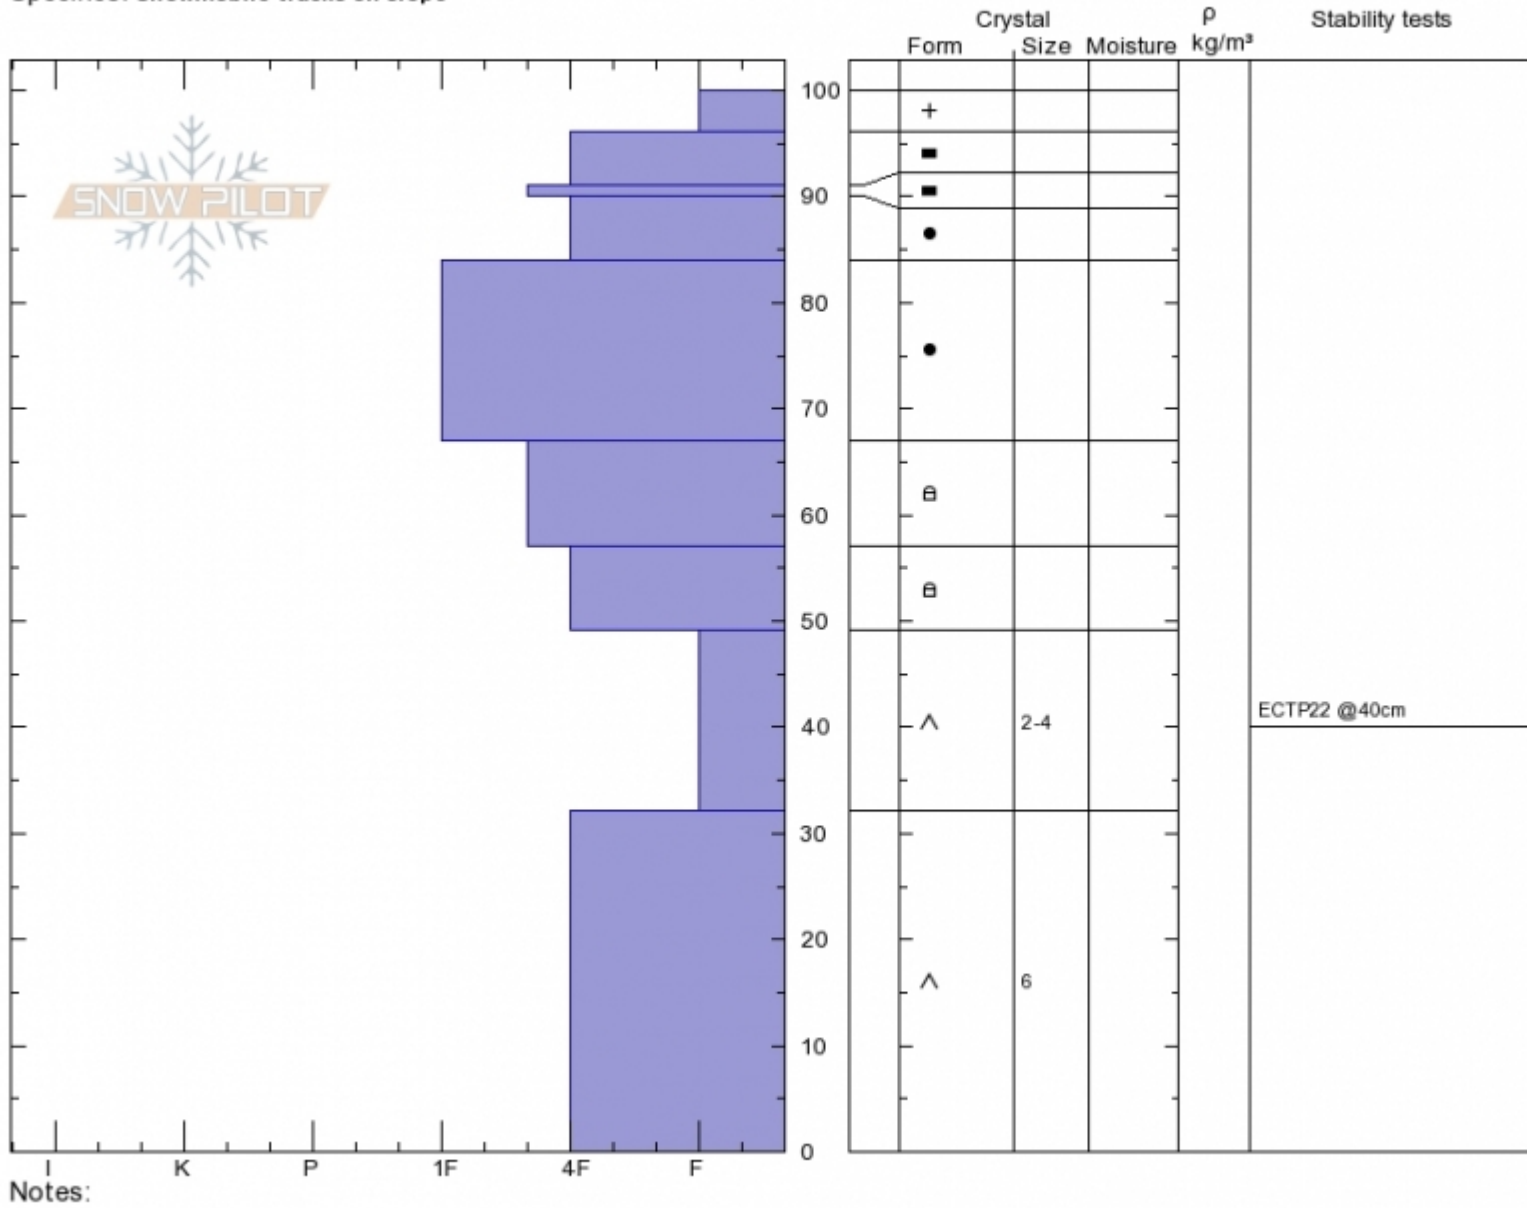

Taylor Fork  
 Madison Range-S  
 MT  
 Elevation: 9200 ft  
 Aspect: 130°  
 Specifics: Snowmobile tracks on slope

Ian Hoyer  
 Thu Mar 14 12:00 2019  
 Co-ord: 44.97250N, -111.27119W  
 Slope Angle: 24°  
 Wind Loading: no

Stability: **Good**  
 Air Temperature:  
 Sky Cover: **CLR**  
 Precipitation: **NO**  
 Wind: **Calm**

HS100 PF15  
 Stability Test Notes

Layer No  
 32-49: Pro

Advisory Region  
 Southern Madison  
 Southern Madison, 2019-03-14