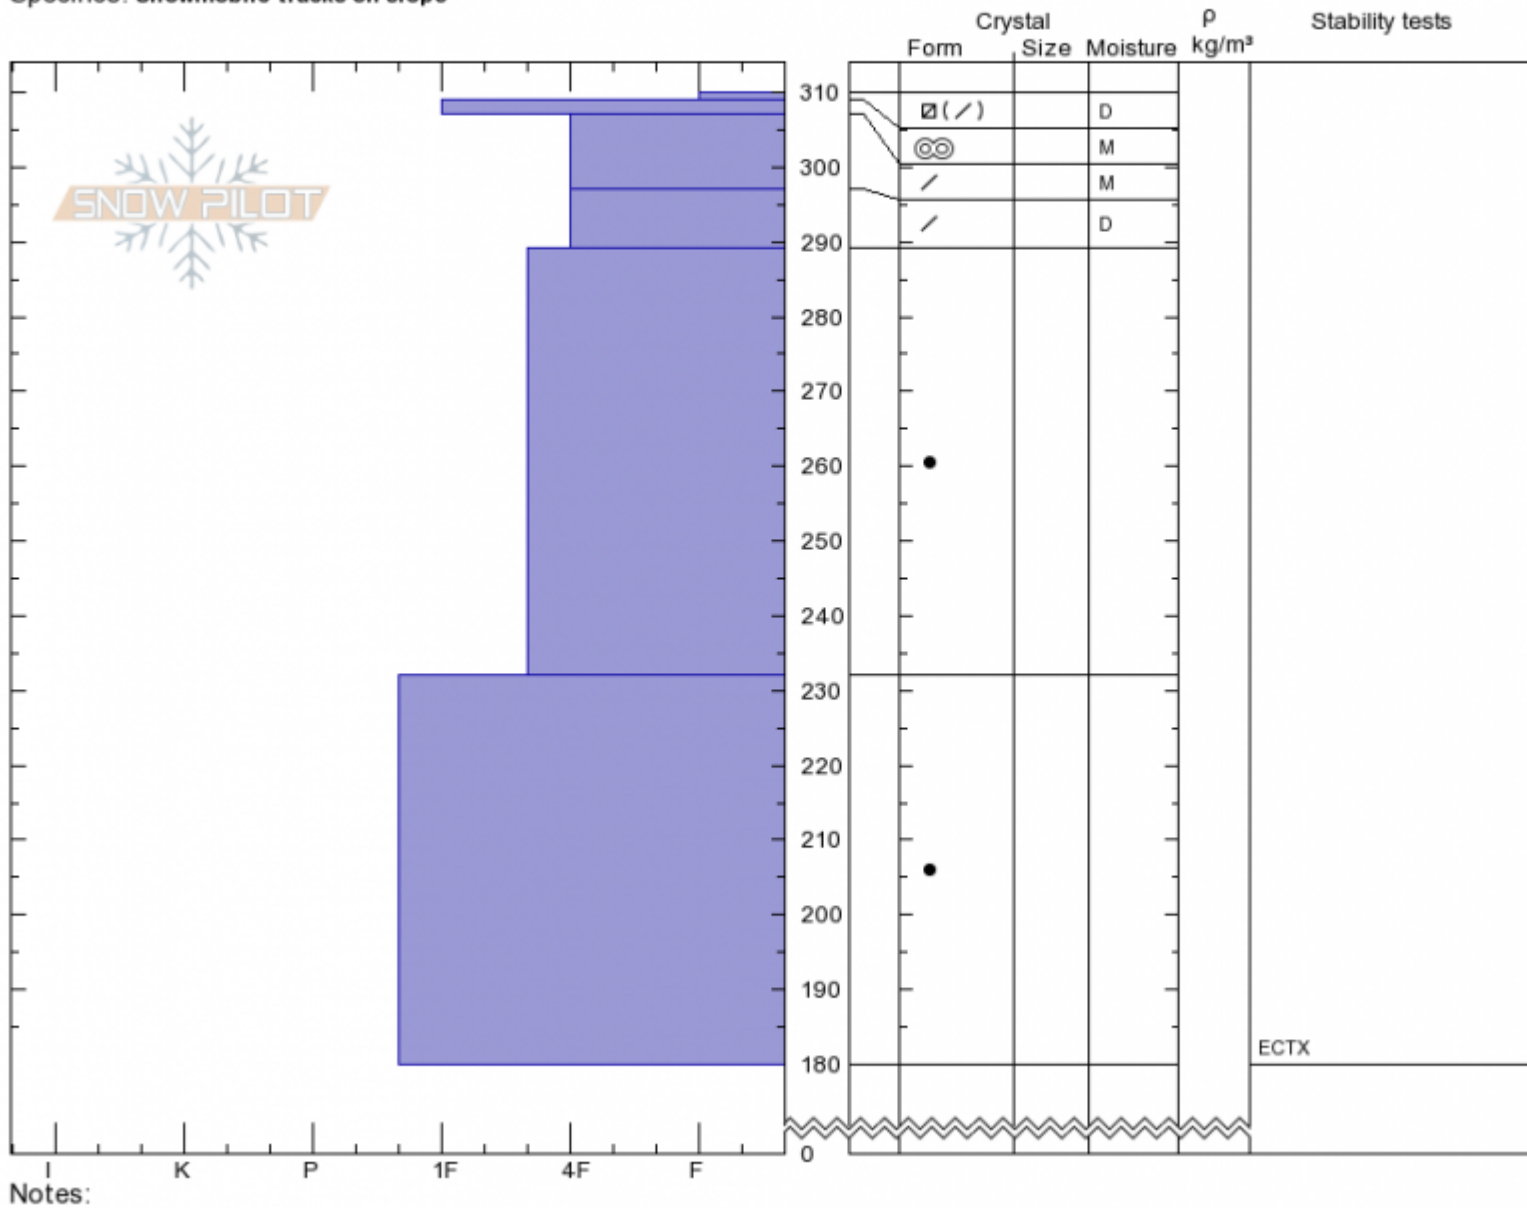

Henderson Bench
 Cooke City
 MT
 Elevation: 9580 ft
 Aspect: 90°
 Specifics: Snowmobile tracks on slope

Andrew Schauer
 Sun Mar 17 13:30 2019
 Co-ord: 45.04988N, -109.93107W
 Slope Angle: 35°
 Wind Loading: previous

Stability: **Good**
 Air Temperature: 2°C
 Sky Cover: **FEW**
 Precipitation: **NO**
 Wind: **Calm**

HS310 PF30
 Stability Test Notes

Layer No

Advisory Region
 Cooke City
 Longitude
 -109.93W
 Latitude
 45.05N
 Cooke City, 2019-03-17