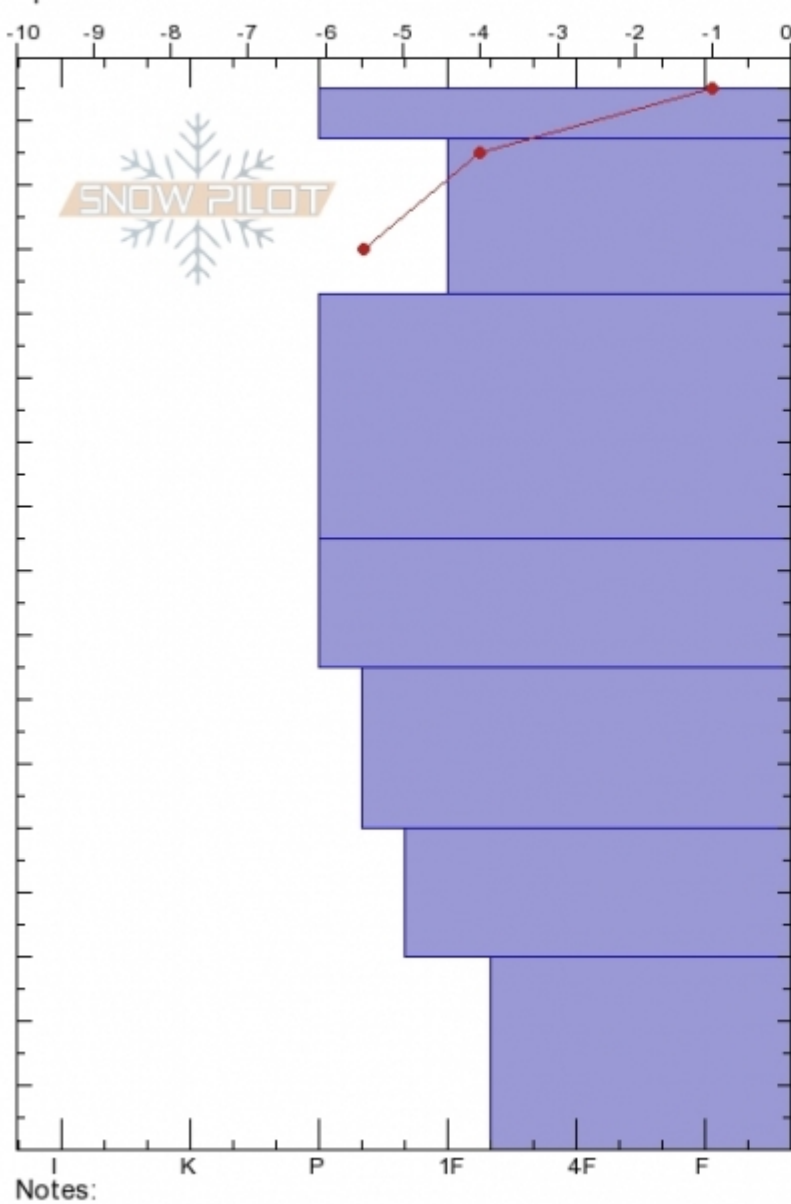

Bacon Rind Mdw
Madison Range-S
MT
 Elevation: **8800 ft**
 Aspect: **90°**
 Specifics:

Doug Chabot-Admin
Wed Mar 20 12:00 2019
 Co-ord: **44.97056N, -111.09534W**
 Slope Angle: **15°**
 Wind Loading:

Stability: **Very Good**
 Air Temperature: **-1°C**
 Sky Cover:
 Precipitation: **NO**
 Wind:

HS165
 Stability Test Notes

Layer No

	Crystal		Moisture	ρ kg/m³	Stability tests
	Form	Size			
165					
160	⊙⊙				
150					
140					
130					
120					
110					
100					
90					
80					
70					
60					
50					
40	□				
30					
20	△				
10					
0					ECTX