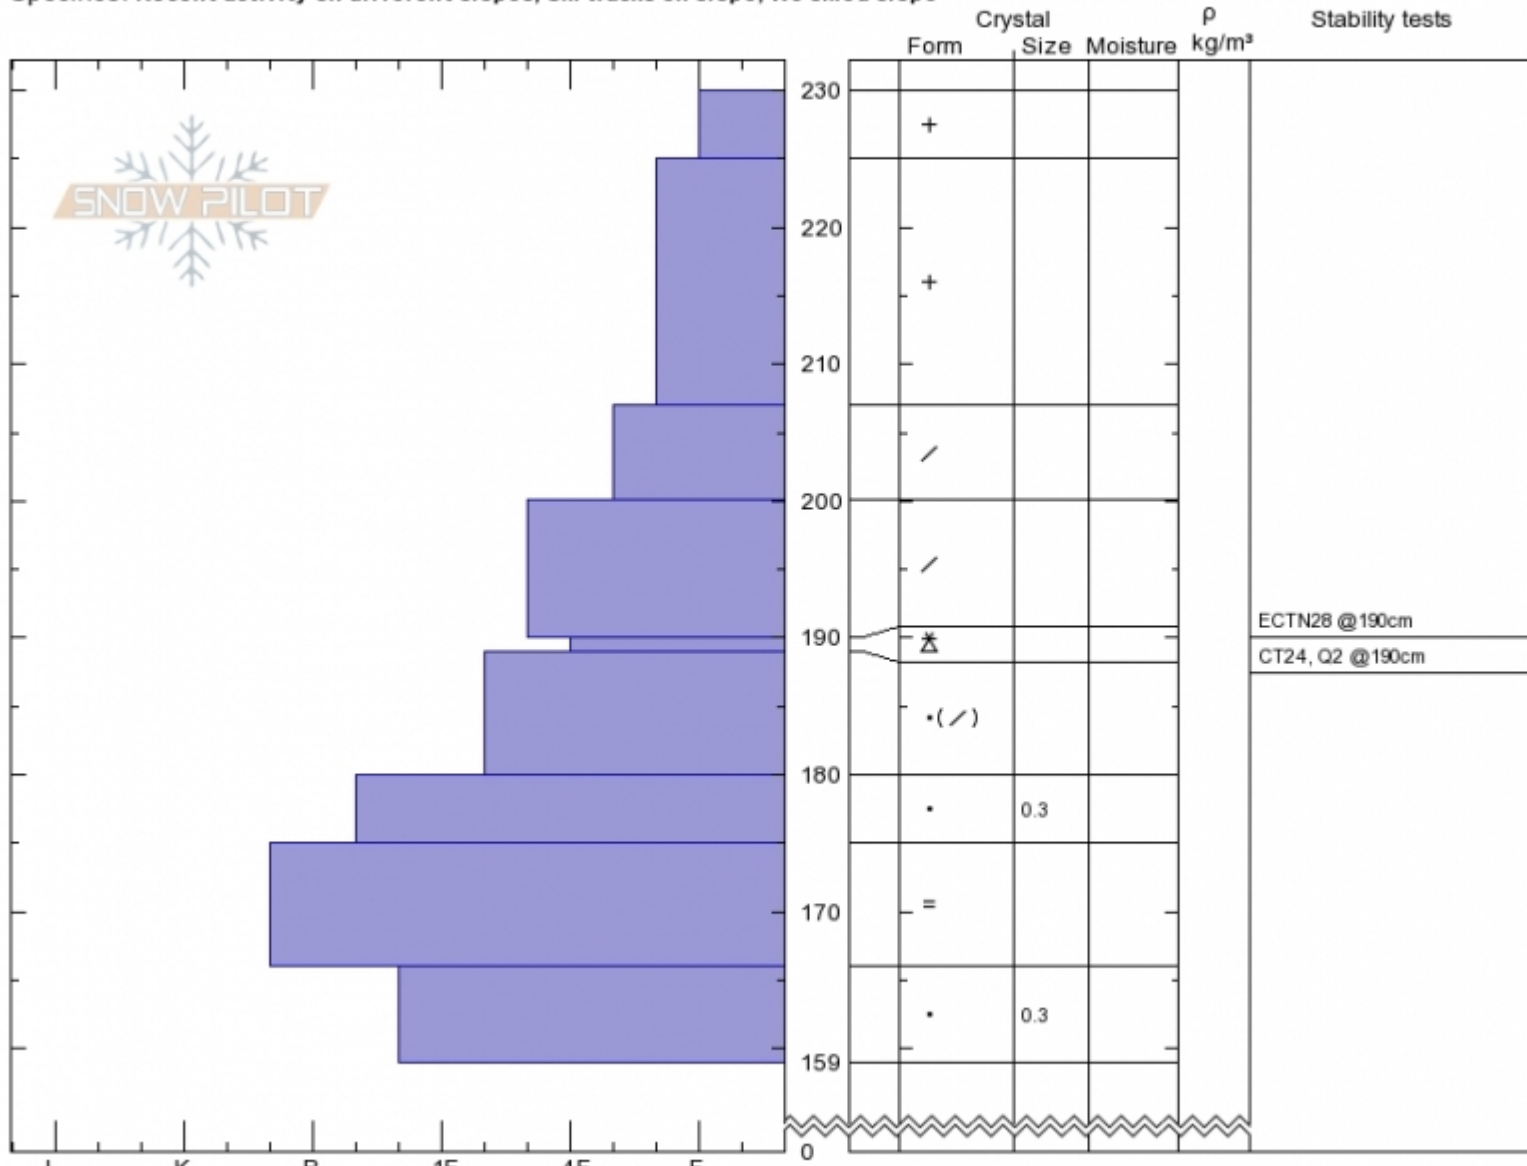

Sometimes near tram  
 Bridger Range  
 MT  
 Elevation: 8420 ft  
 Aspect: 69°  
 Specifics: Recent activity on different slopes; Ski tracks on slope; We skied slope

Alex Marienthal  
 Wed Apr 17 12:30 2019  
 Co-ord: 45.81735N, -110.92846W  
 Slope Angle: 23°  
 Wind Loading: no

Stability: **Good**  
 Air Temperature:  
 Sky Cover: **OVC**  
 Precipitation: **S1**  
 Wind: **W Light Breeze**

HS230  
 Stability Test Notes

Layer No

Notes: Stability of new snow good until sunshine or warm temps... quick change possible any minute...