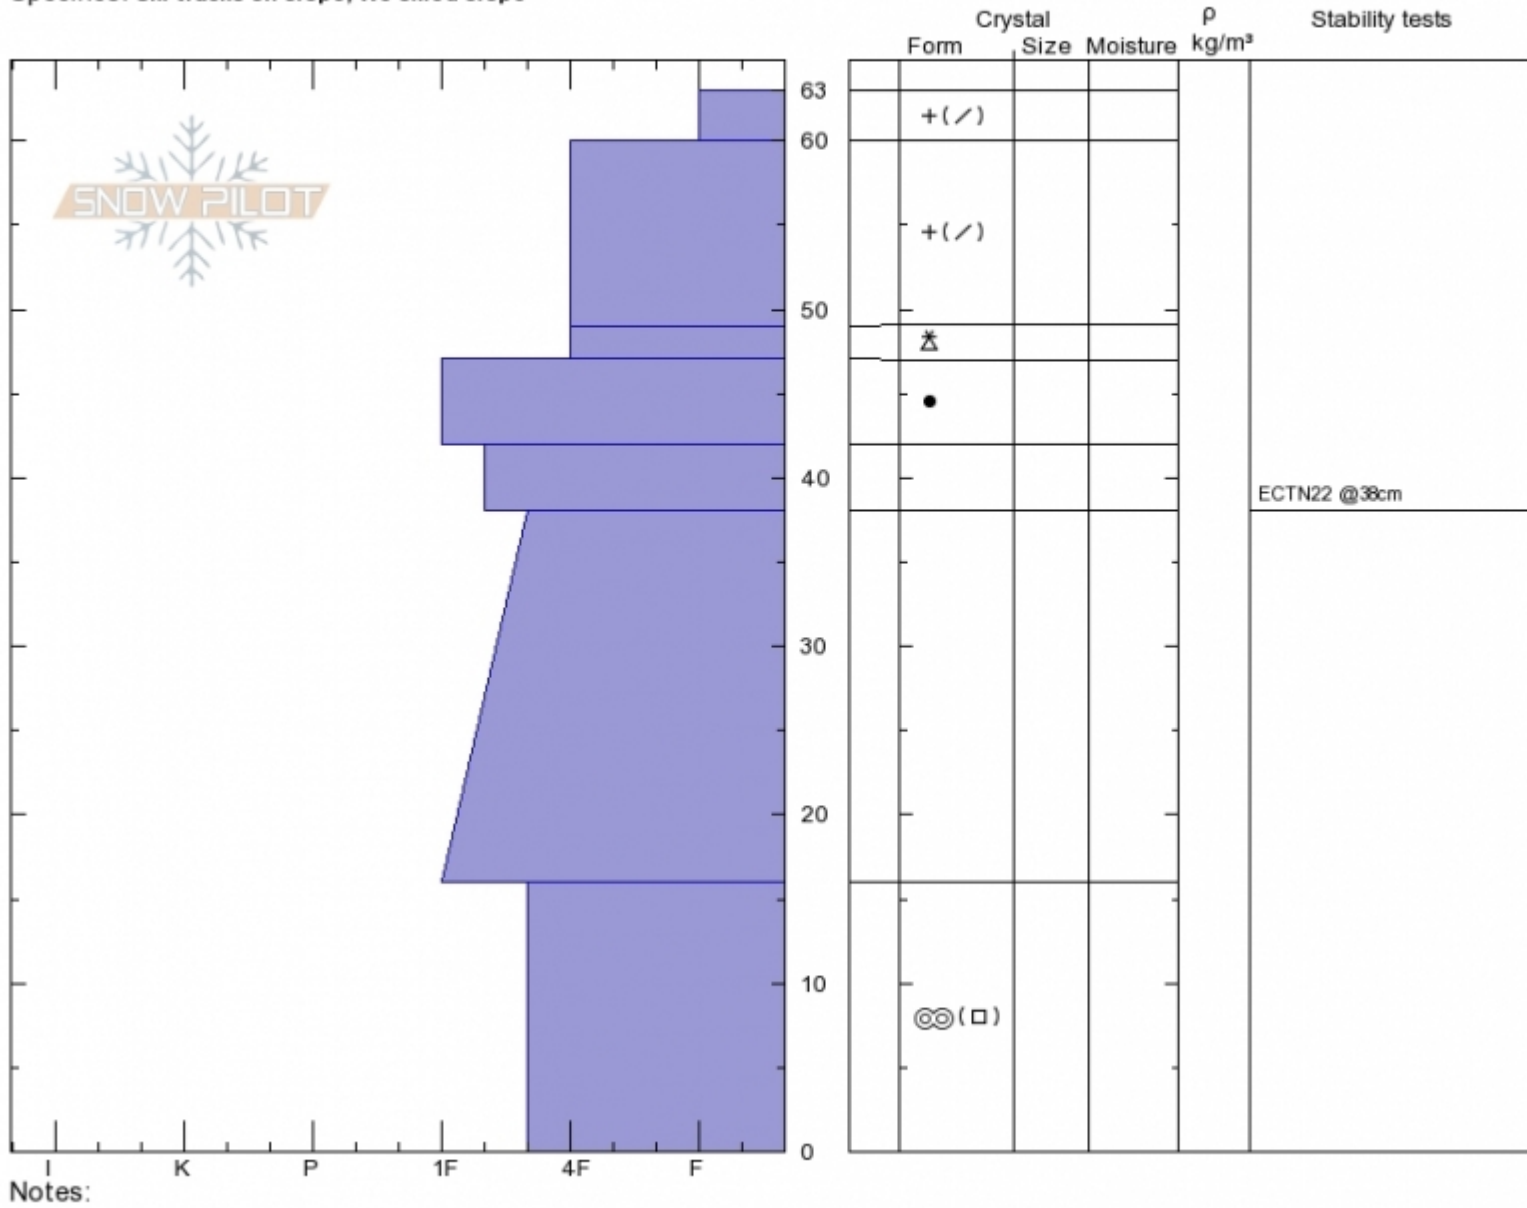

Lower Reefer Chute  
 Bridger Range  
 MT  
 Elevation: 8082 ft  
 Aspect: 20°  
 Specifics: Ski tracks on slope; We skied slope

Alex Marienthal  
 10/27/2019 - 11:15am  
 Co-ord: 45.82920N, -110.93093W  
 Slope Angle: 32°  
 Wind Loading: no

Stability: **Good**  
 Air Temperature: -17°C  
 Sky Cover: **BKN**  
 Precipitation: **S-1**  
 Wind: **W Light Breeze**

HS:63  
 Stability Test Notes

Layer No

Advisory Region  
 Bridger Range  
 Longitude  
 -110.93W  
 Latitude  
 45.83N