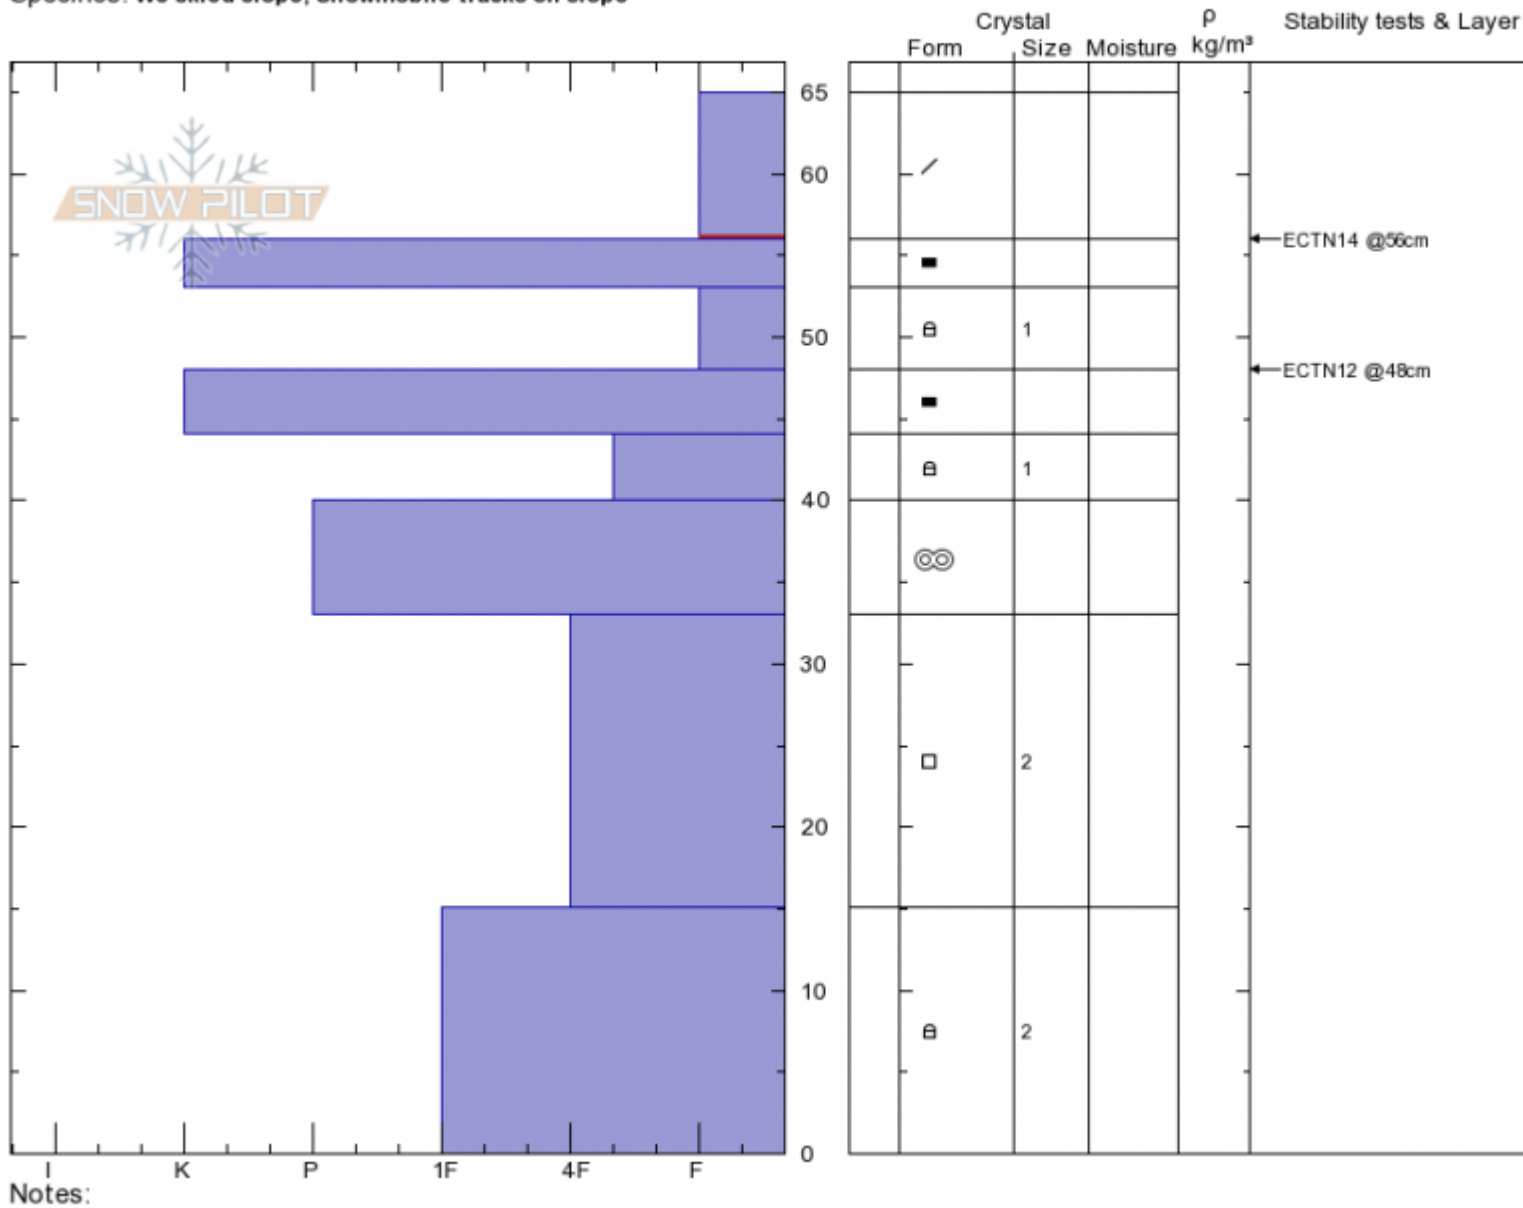

Marty's
 Cooke City
 MT
 Elevation: 9758 ft
 Aspect: SW
 Specifics: We skied slope; Snowmobile tracks on slope

Doug Chabot-Admin
 11/27/2019 - 10:30am
 Co-ord: 45.04834N, -109.94609W
 Slope Angle: 33°
 Wind Loading: previous

Stability: **Good**
 Air Temperature: -14°C
 Sky Cover: **OVC**
 Precipitation: **NO**
 Wind:

HS:65
 Layer Notes:
 65-56cm: **Problematic layer**

Advisory Region
 Cooke City
 Longitude
 -109.96W
 Latitude
 45.05N