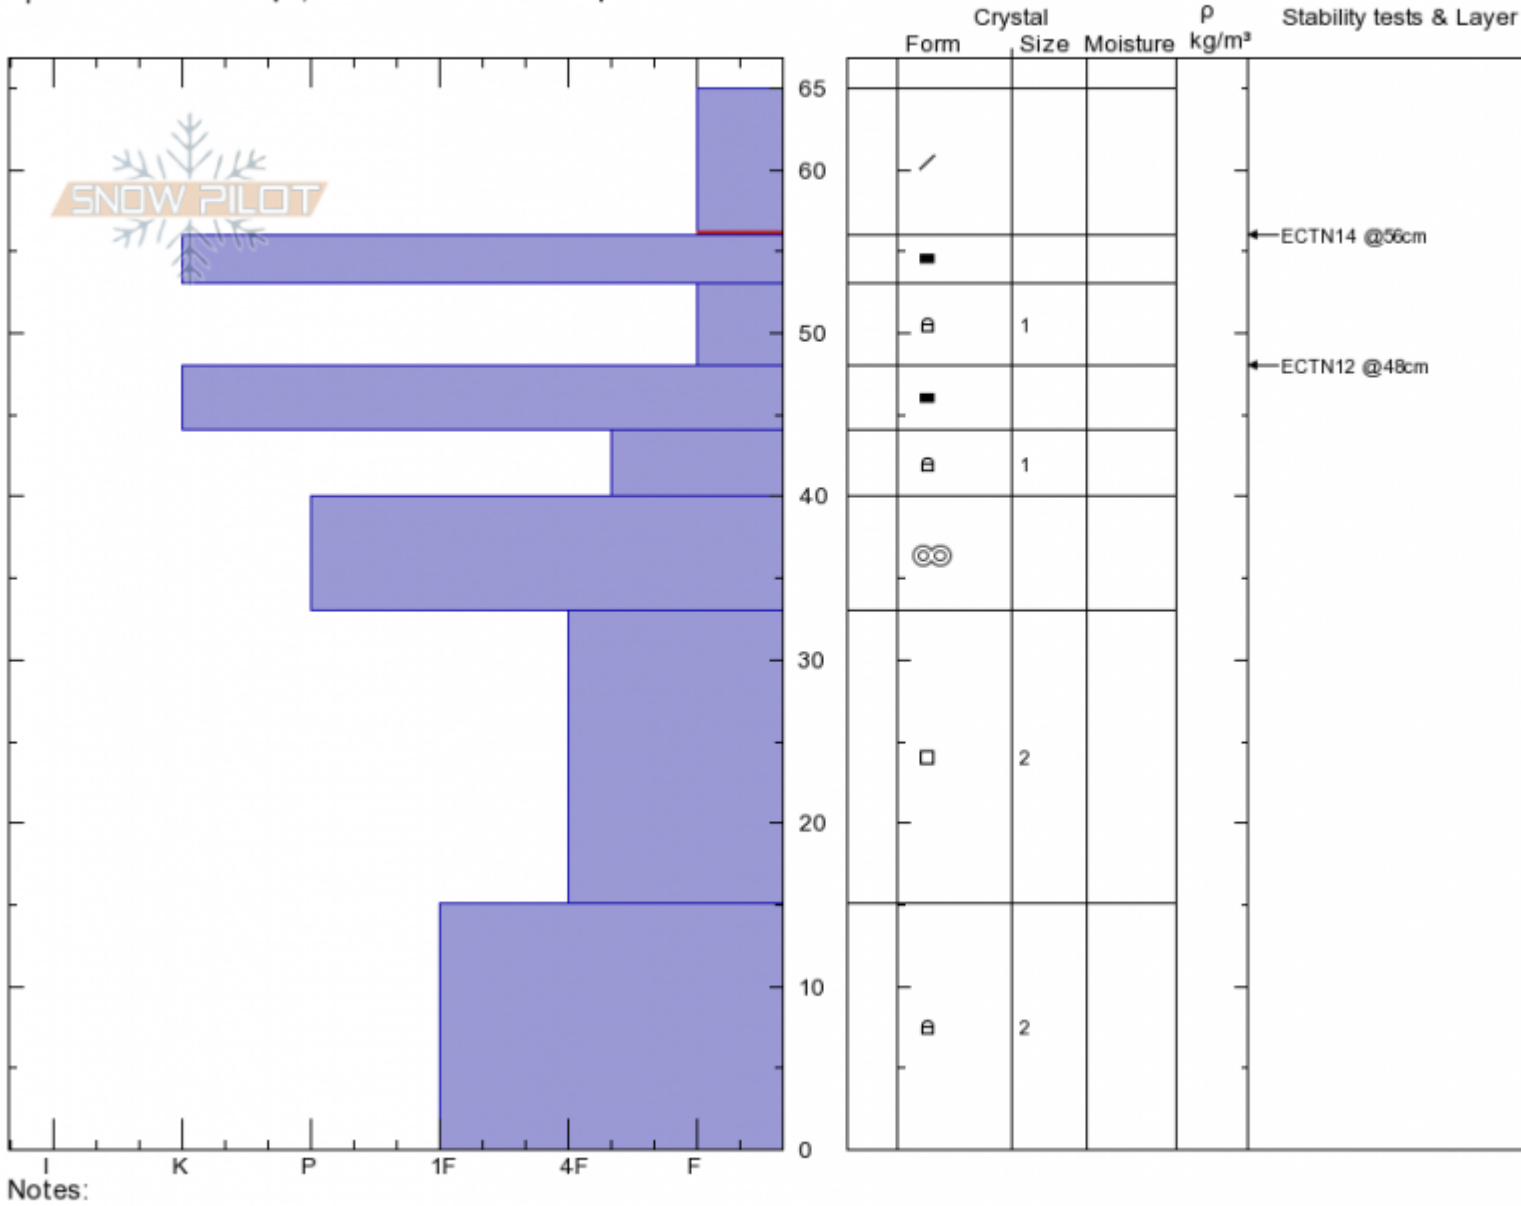

Marty's  
 Cooke City  
 MT  
 Elevation: 9758 ft  
 Aspect: SW  
 Specifics: We skied slope; Snowmobile tracks on slope

Doug Chabot-Admin  
 11/27/2019 - 10:30am  
 Co-ord: 45.04834N, -109.94609W  
 Slope Angle: 33°  
 Wind Loading: previous

Stability: **Good**  
 Air Temperature: -14°C  
 Sky Cover: **OVC**  
 Precipitation: **NO**  
 Wind:

HS:65  
 Layer Notes:  
 65-56cm: **Problematic layer**

Advisory Region  
 Cooke City  
 Longitude  
 -109.96W  
 Latitude  
 45.05N