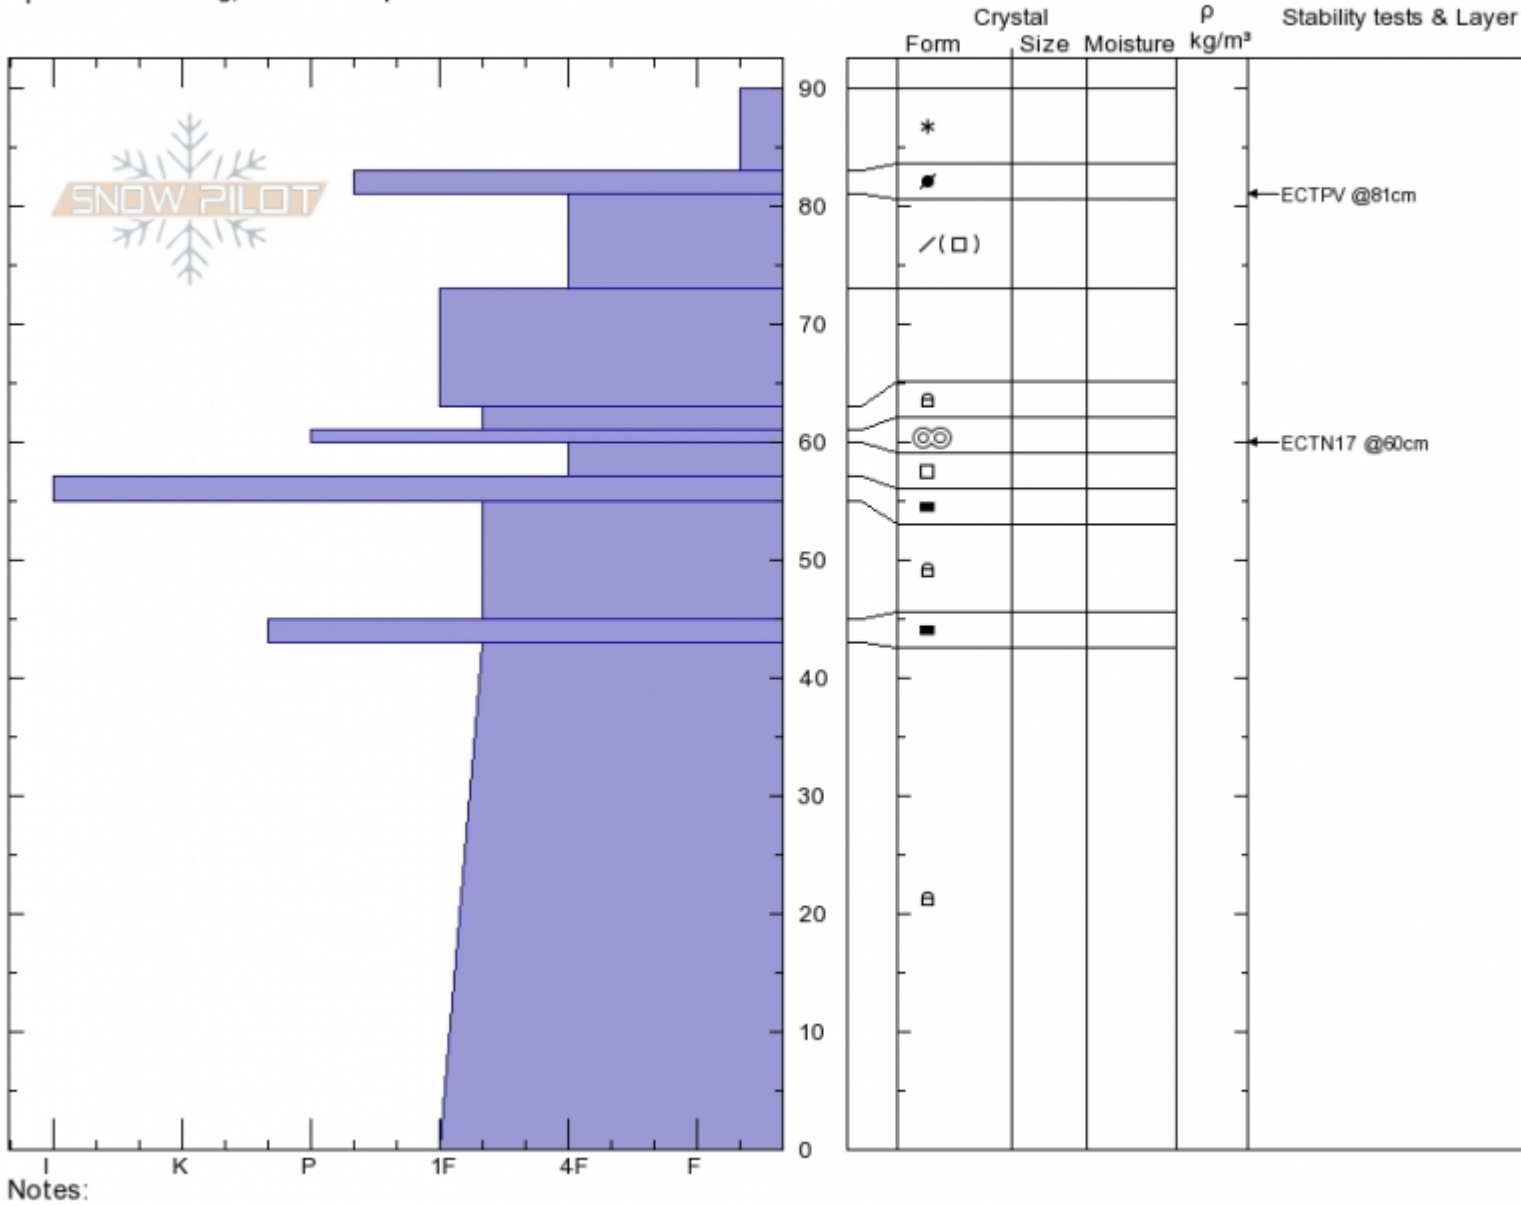

Fairy Lake/Pomp Pk.
Bridger Range
MT
Elevation: 8406 ft
Aspect: 80°
Specifics: Cracking; We skied slope

Alex Marienthal
12/29/2019 - 10:34am
Co-ord: 45.90768N, -110.96999W
Slope Angle: 35°
Wind Loading:

Stability: Good
Air Temperature:
Sky Cover: BKN
Precipitation: S-1
Wind: Calm

HS:90 Layer Notes:

Advisory Region
Bridger Range
Longitude
-110.96W
Latitude
45.90N

Forecast link: [GNFAC Avalanche Forecast for Tue Dec 31, 2019](#)
Bridger Range, 2019-12-29