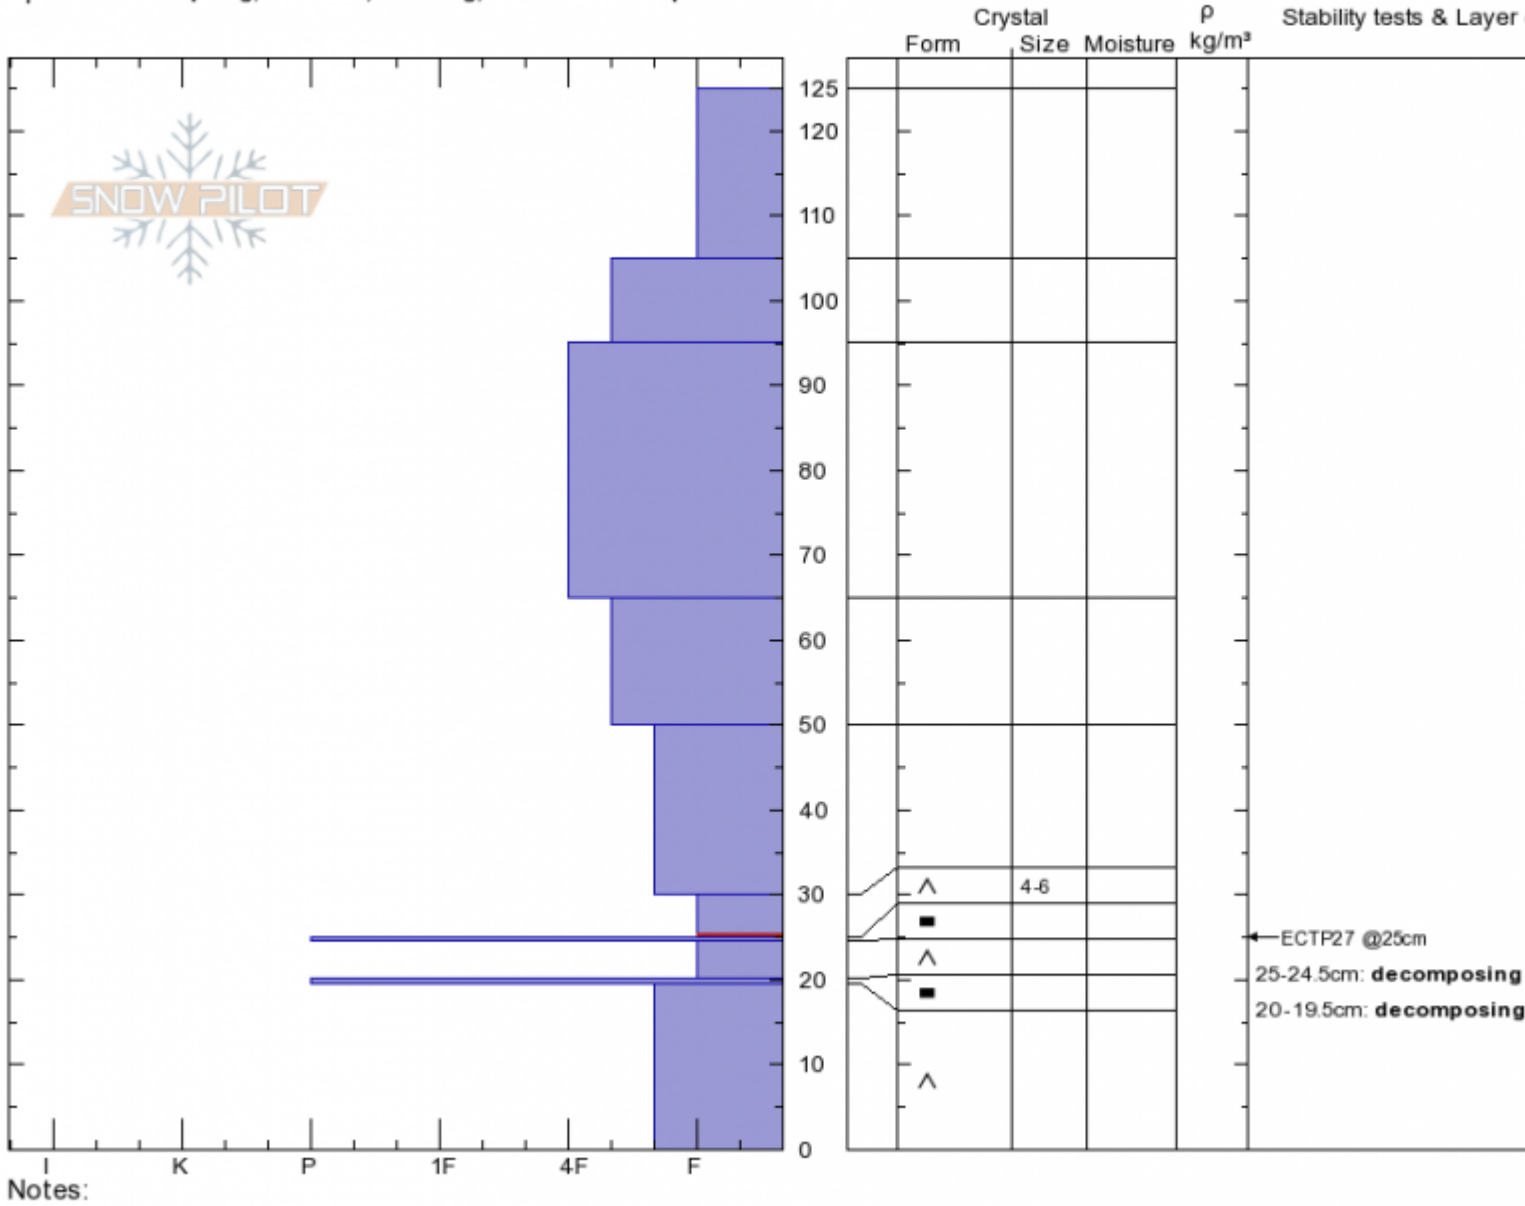

Mt Ellis Burn
Gallatin Range-N
MT
 Elevation: **8333 ft**
 Aspect: **90°**
 Specifics: **Collapsing, localized; Cracking; Ski tracks on slope**

Doug Chabot-Admin
02/11/2020 - 12:30pm
 Co-ord: **45.57781N, -110.95531W**
 Slope Angle: **28°**
 Wind Loading: **previous**

Stability: **Fair**
 Air Temperature: **-5°C**
 Sky Cover: **BKN**
 Precipitation: **NO**
 Wind: **W Moderate**

HS: **125** Layer Notes:
 30-25cm: **Problematic layer**
 25-24.5cm: **decomposing**
 20-19.5cm: **decomposing**

Advisory Region
 Northern Gallatin
 Longitude
 -110.96W
 Latitude
 45.58N
 Northern Gallatin, 2020-02-12