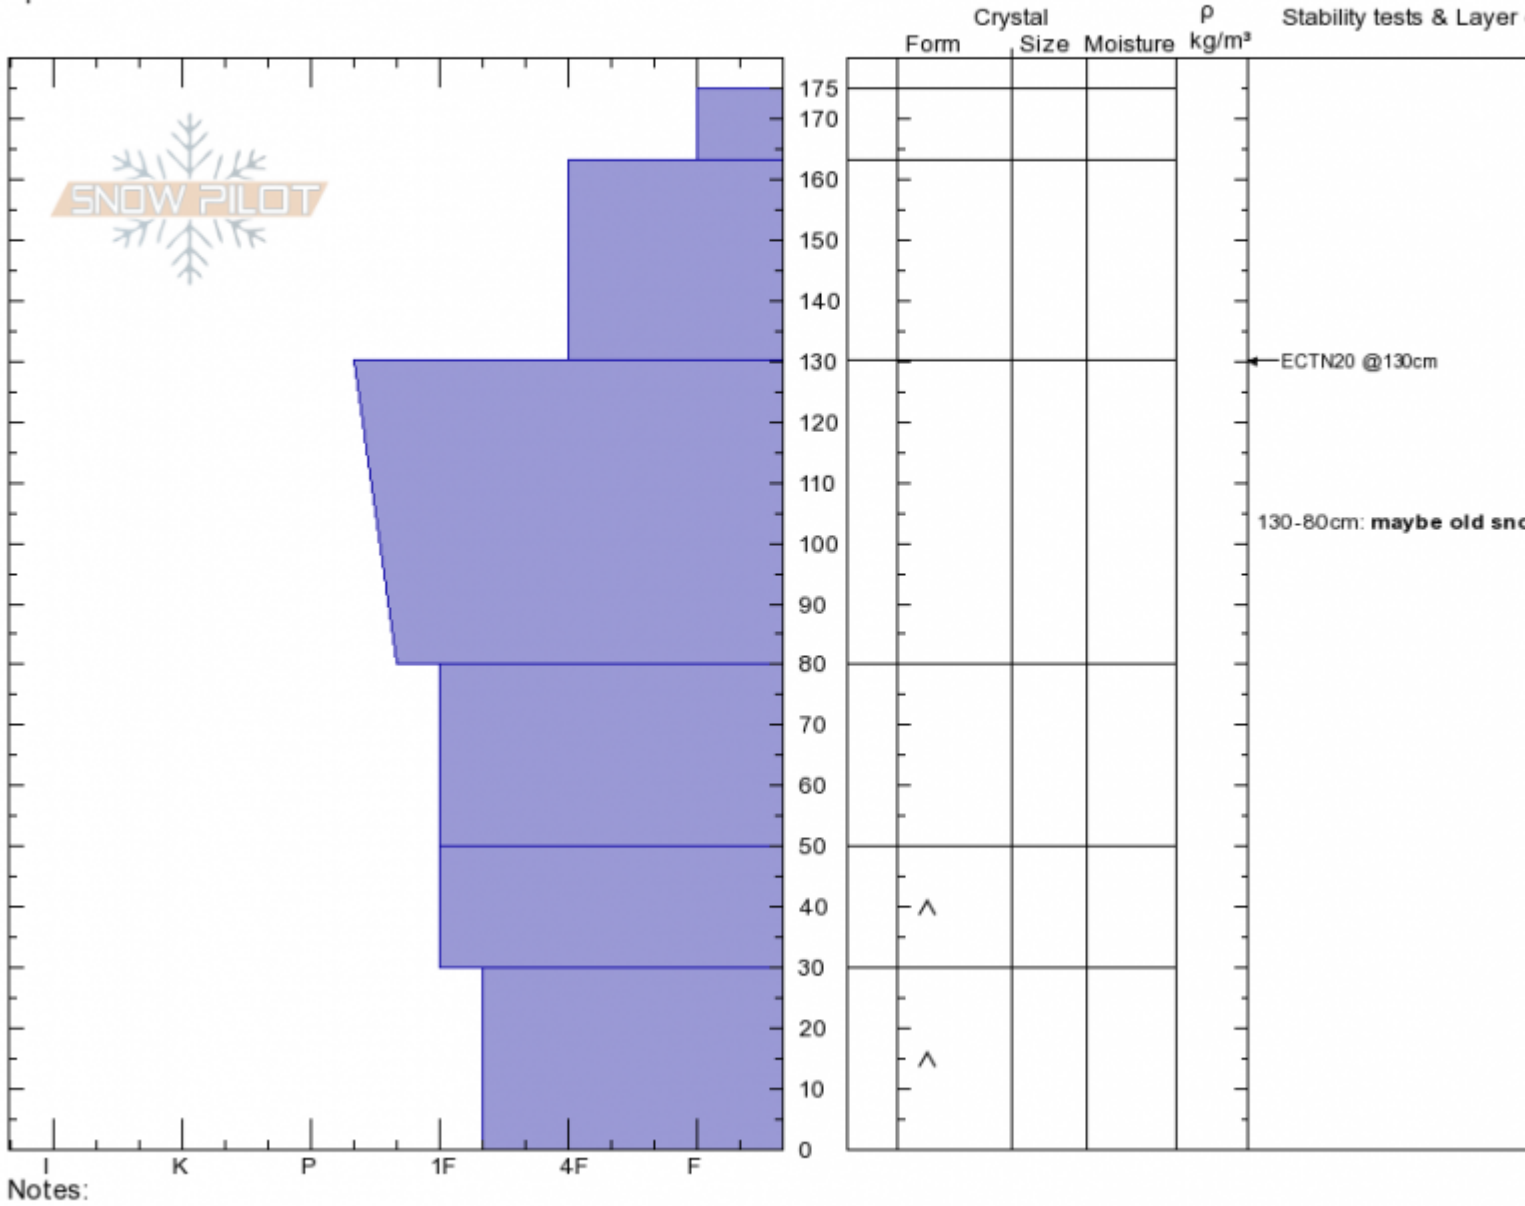

Ski Hill
Lionhead Range
MT
 Elevation: **8200 ft**
 Aspect: **65°**
 Specifics:

Doug Chabot-Admin
02/15/2020 - 11:15am
 Co-ord: **44.70311N, -111.29657W**
 Slope Angle: **25°**
 Wind Loading: **previous**

Stability: **Good**
 Air Temperature: **-11°C**
 Sky Cover: **OVC**
 Precipitation: **S1**
 Wind: **SW Light Breeze**

HS: **175** Layer Notes:
 130-80cm: **maybe old snow**

Advisory Region
 Lionhead Range
 Longitude
 -111.29W
 Latitude
 44.70N
 Lionhead Range, 2020-02-15