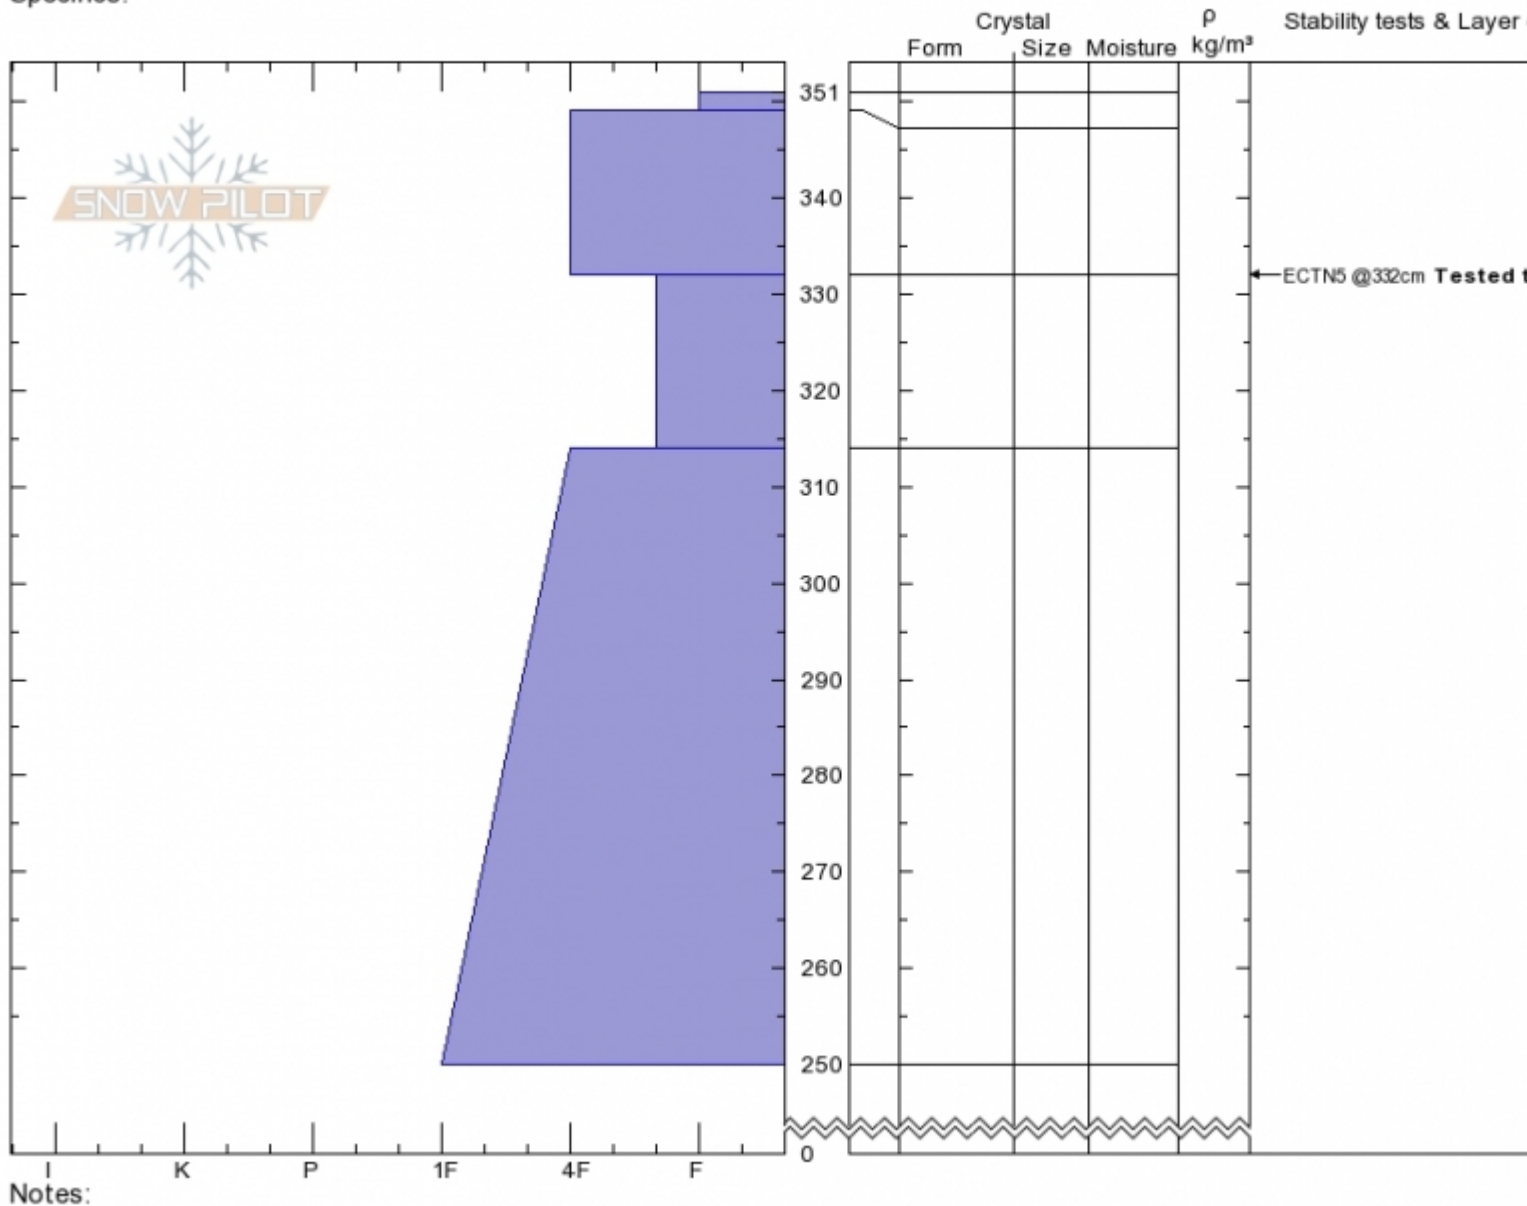

Mt Abundance
Cooke City
MT
 Elevation: **9000 ft**
 Aspect: **90°**
 Specifics:

Ian Hoyer
02/13/2020 - 12:00pm
 Co-ord: **45.06190N, -110.01075W**
 Slope Angle: **31°**
 Wind Loading: **previous**

Stability: **Fair**
 Air Temperature:
 Sky Cover: **BKN**
 Precipitation: **NO**
 Wind: **Calm**

HS:351 Layer Notes:

Advisory Region
 Cooke City
 Longitude
 -110.02W
 Latitude
 45.08N
 Cooke City, 2020-02-20