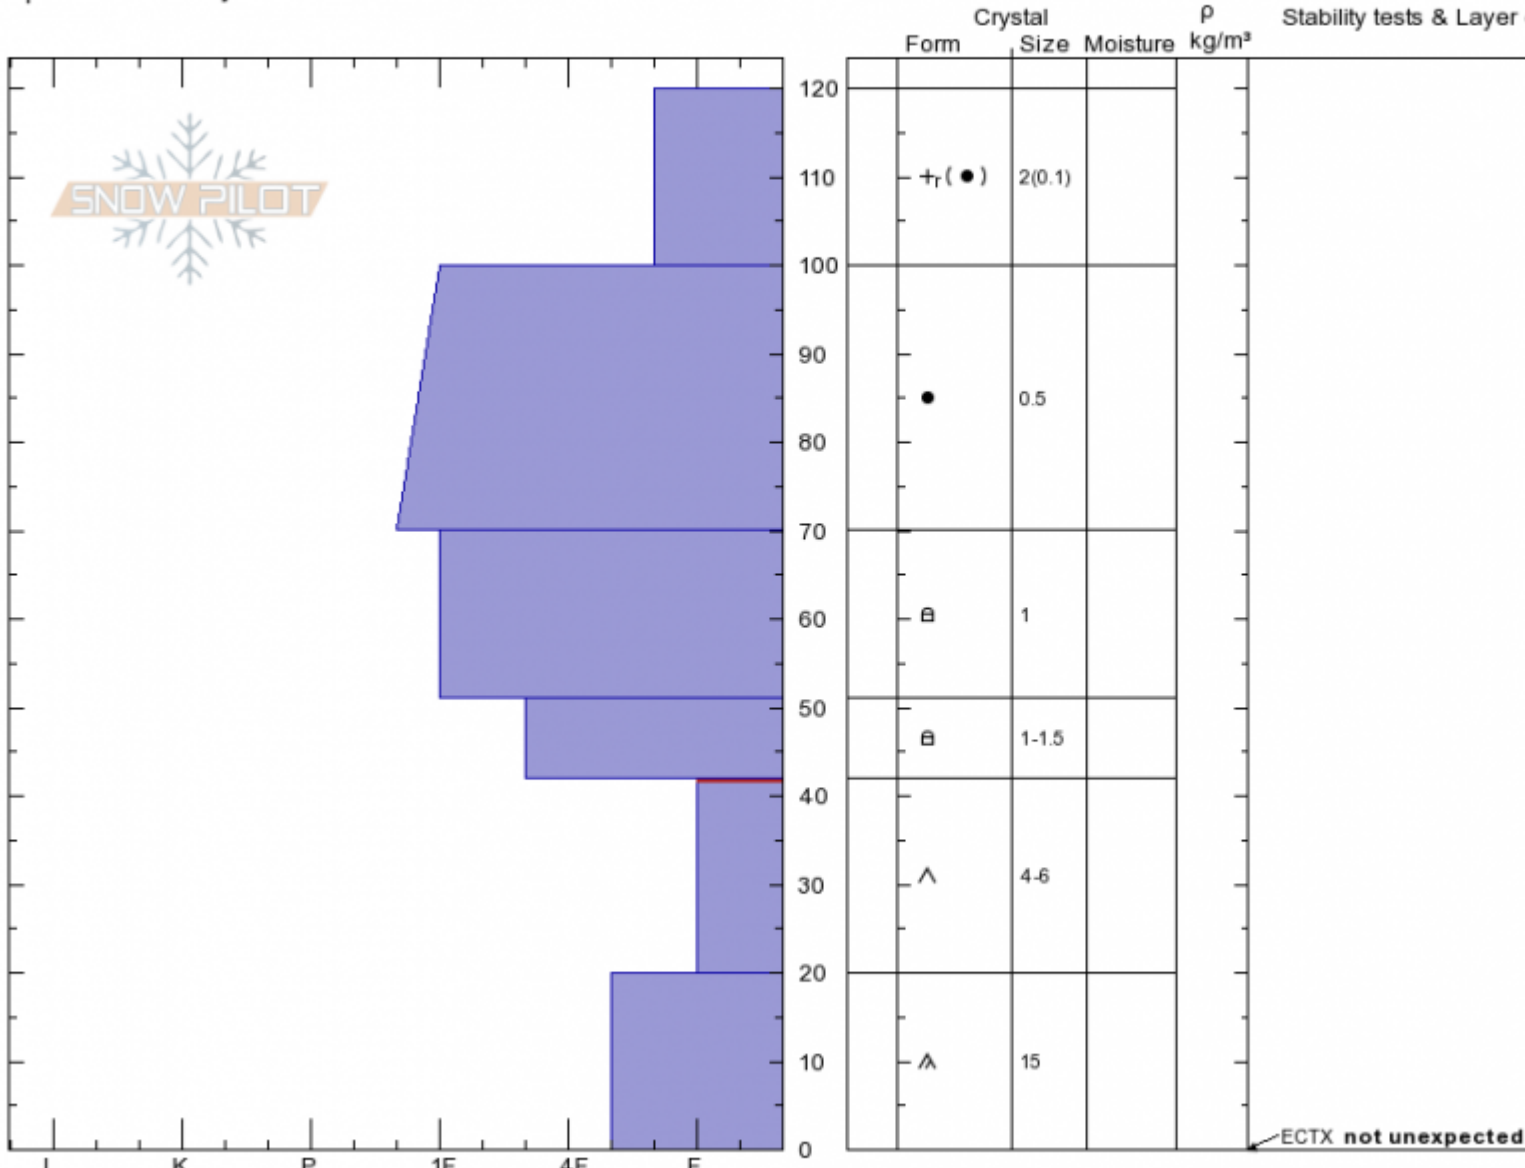

Groomer Crown Profile Doug Chabot-Admin
Gallatin Range-N 02/28/2020 - 11:30am
MT Co-ord: 45.38528N, -111.06987W
 Elevation: 7802 ft Slope Angle: 38°
 Aspect: 270° Wind Loading: no
 Specifics: Pit is adjacent to avalanche: crown

Stability: **Poor**
 Air Temperature: **0.5°C**
 Sky Cover: **CLR**
 Precipitation: **NO**
 Wind: **Calm**

HS:120 Layer Notes:
 42-20cm: **Problematic layer**

Notes: This avalanche was triggered by a groomer at 8:15 p.m. on 2/27. Info is here: <https://www.mtavalanche.com/node/22269>

Advisory Region
 Northern Gallatin
 Longitude
 -111.22W
 Latitude
 45.45N

Avalanche Details: [Snowcat triggered avalanche in Swan Creek](#)
 Northern Gallatin, 2020-02-29