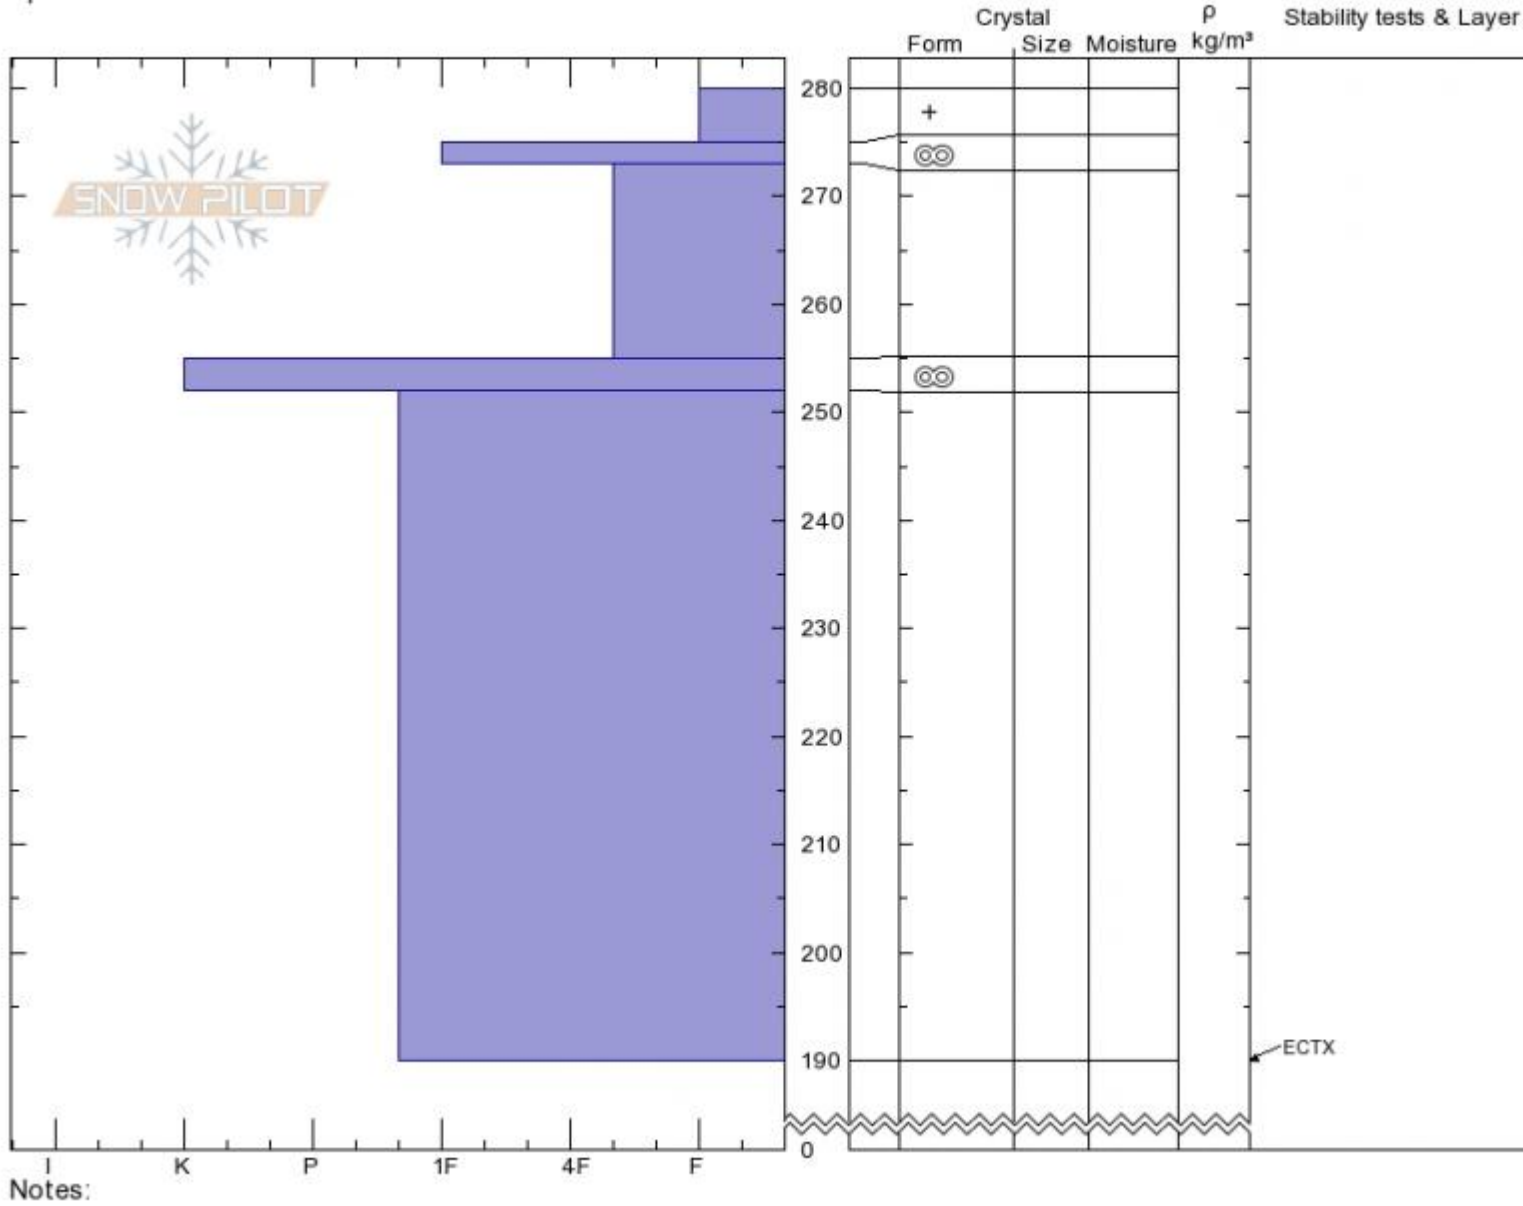

**The Throne
Bridger Range
MT**
Elevation: **8300 ft**
Aspect: **105°**
Specifics:

Ian Hoyer
03/12/2020 - 12:00pm
Co-ord: **45.88228N, -110.95212W**
Slope Angle: **22°**
Wind Loading:

Stability: **Good**
Air Temperature:
Sky Cover: **BKN**
Precipitation: **NO**
Wind: **Calm**

HS: **280** Layer Notes:

Advisory Region
Bridger Range
Longitude
-110.95W
Latitude
45.88N
Bridger Range, 2020-03-14