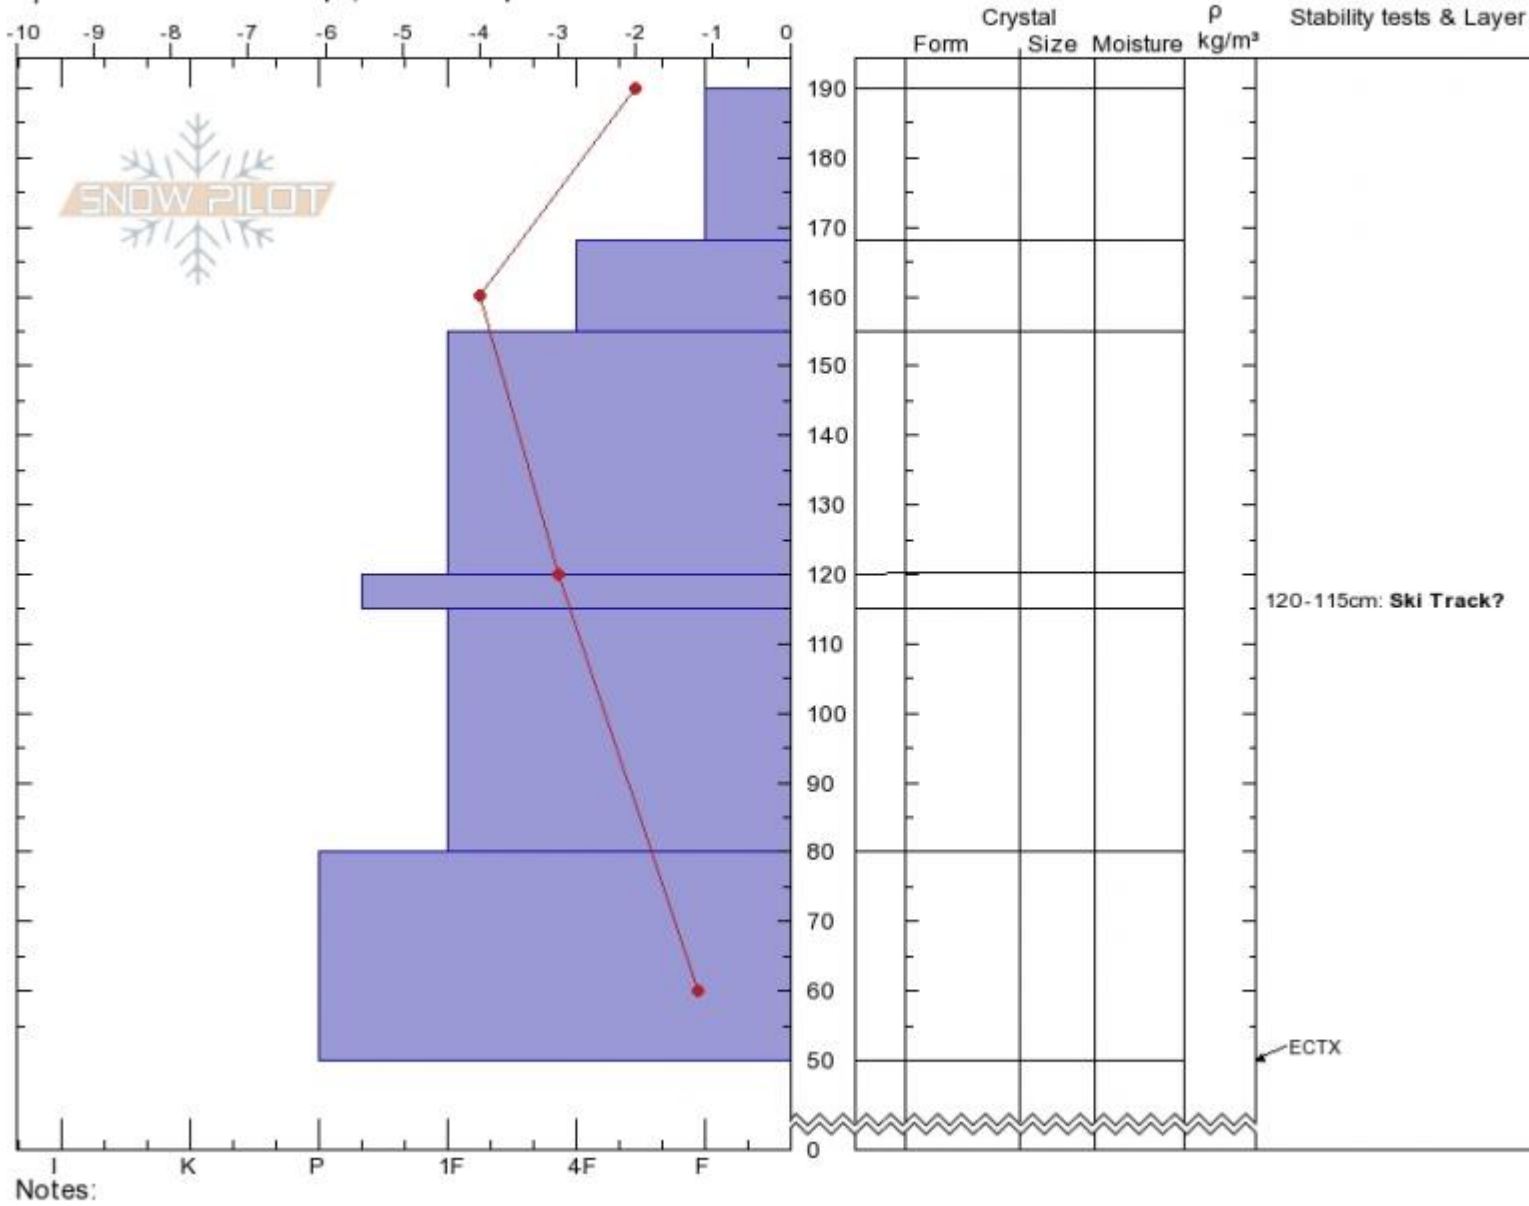

Tyler's
Madison Range-N
MT
 Elevation: **9375 ft**
 Aspect: **260°**
 Specifics: **Ski tracks on slope; We skied slope**

Spencer Jonas
03/15/2020 - 10:40am
 Co-ord: **45.33159N, -111.38476W**
 Slope Angle: **33°**
 Wind Loading: **no**

Stability:
 Air Temperature: **-3°C**
 Sky Cover: **OVC**
 Precipitation:
 Wind: **Calm**

HS:**190** Layer Notes:
 120-115cm: **Ski Track?**

Advisory Region
 Northern Madison
 Longitude
 -111.39W
 Latitude
 45.34N
 Northern Madison, 2020-03-15