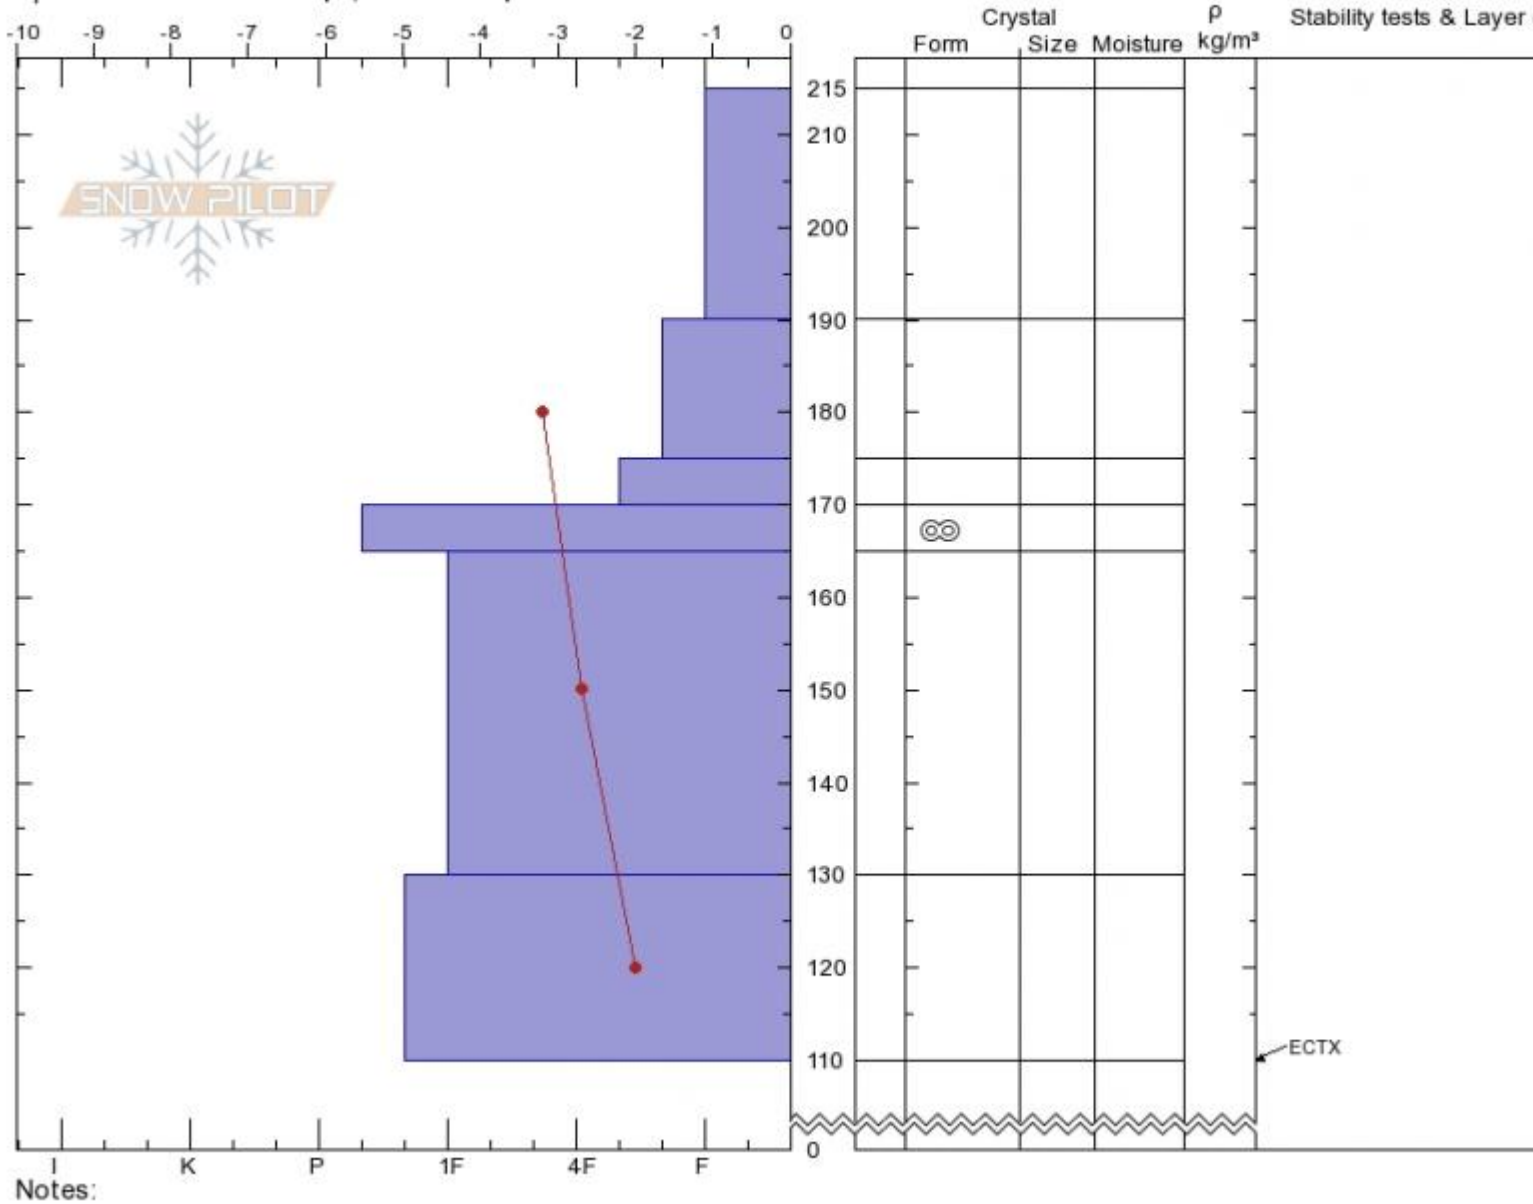

Spankys
Madison Range-N
MT
Elevation: **9300 ft**
Aspect: **70°**
Specifics: **Ski tracks on slope; We skied slope**

Spencer Jonas
03/15/2020 - 11:30am
Co-ord: **45.32909N, -111.38120W**
Slope Angle: **33°**
Wind Loading: **no**

Stability: **Good**
Air Temperature:
Sky Cover: **OVC**
Precipitation:
Wind: **Calm**

HS:215 Layer Notes:

Notes:

Advisory Region
Northern Madison
Longitude
-111.38W
Latitude
45.35N
Northern Madison, 2020-03-15