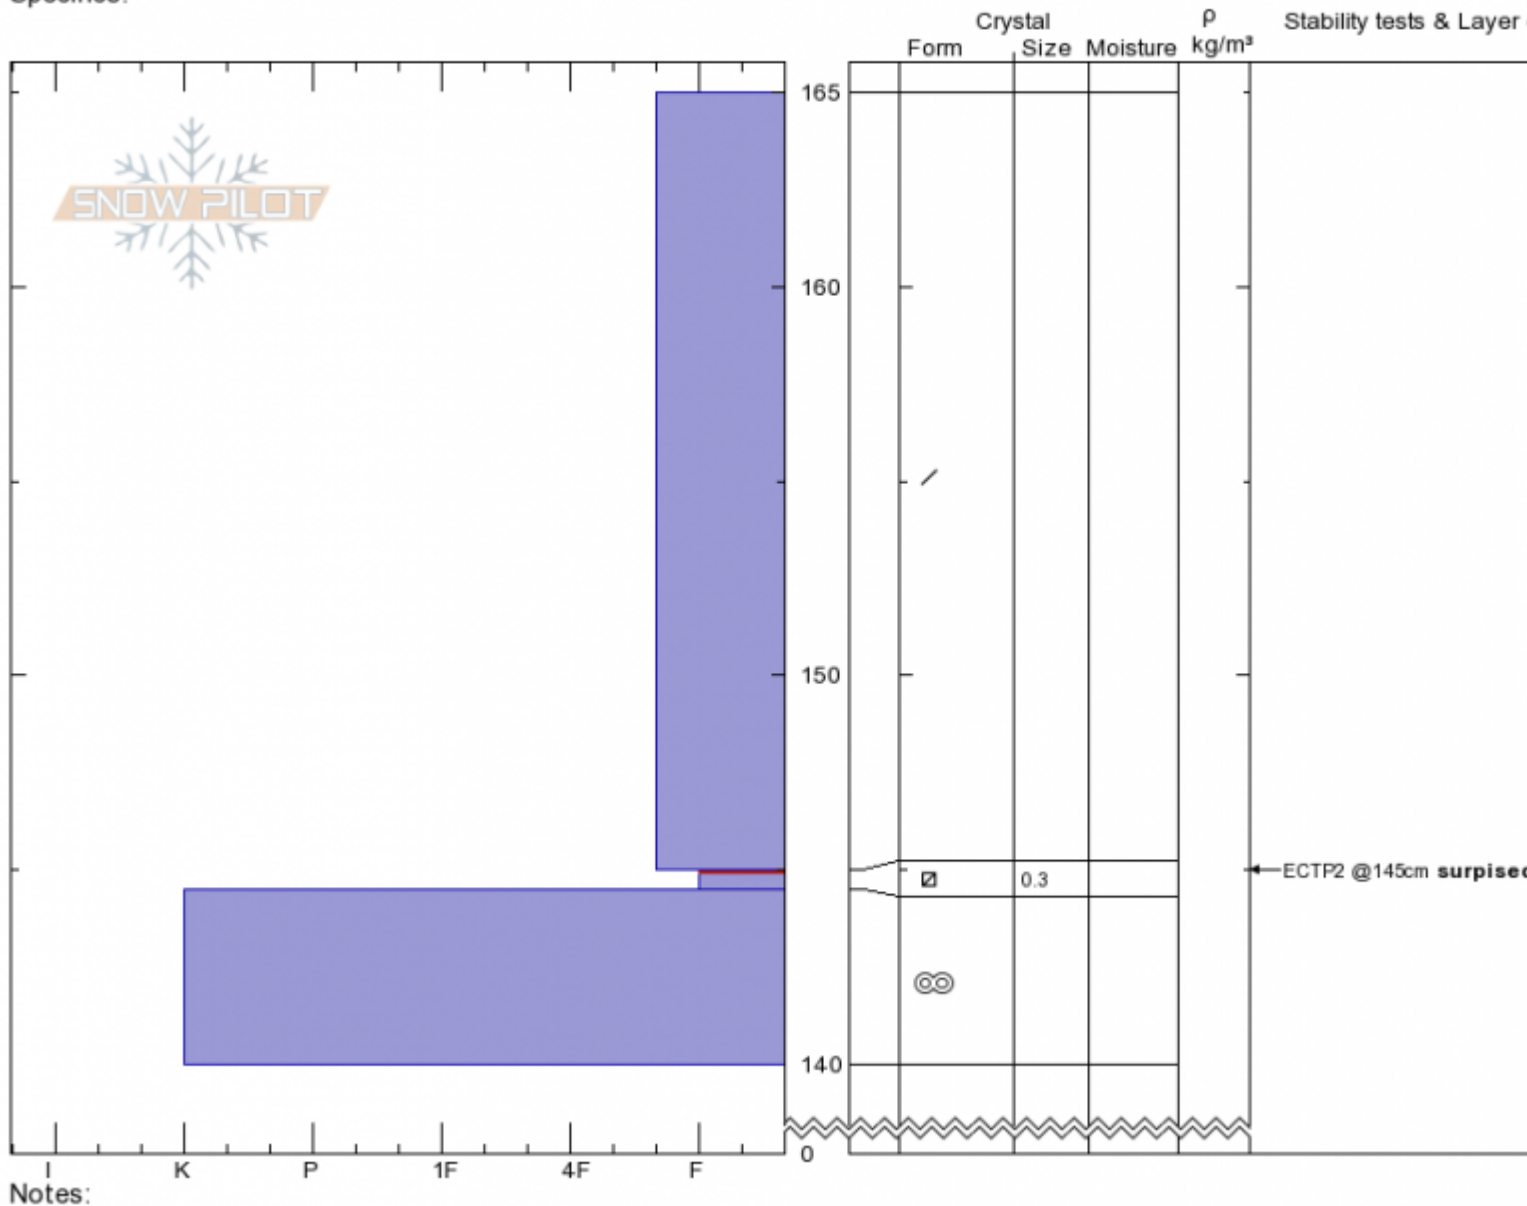

Pika Point
Madison Range-S
MT
 Elevation: **9467 ft**
 Aspect: **110°**
 Specifics:

Doug Chabot-Admin
03/27/2020 - 9:30am
 Co-ord: **44.97915N, -111.31206W**
 Slope Angle: **25°**
 Wind Loading: **previous**

Stability: **Fair**
 Air Temperature: **-10°C**
 Sky Cover: **SCT**
 Precipitation: **NO**
 Wind:

HS: **165** Layer Notes:
 145-144.5cm: **Problematic layer**

Advisory Region
 Southern Madison
 Longitude
 -111.31W
 Latitude
 44.97N
 Southern Madison, 2020-03-28