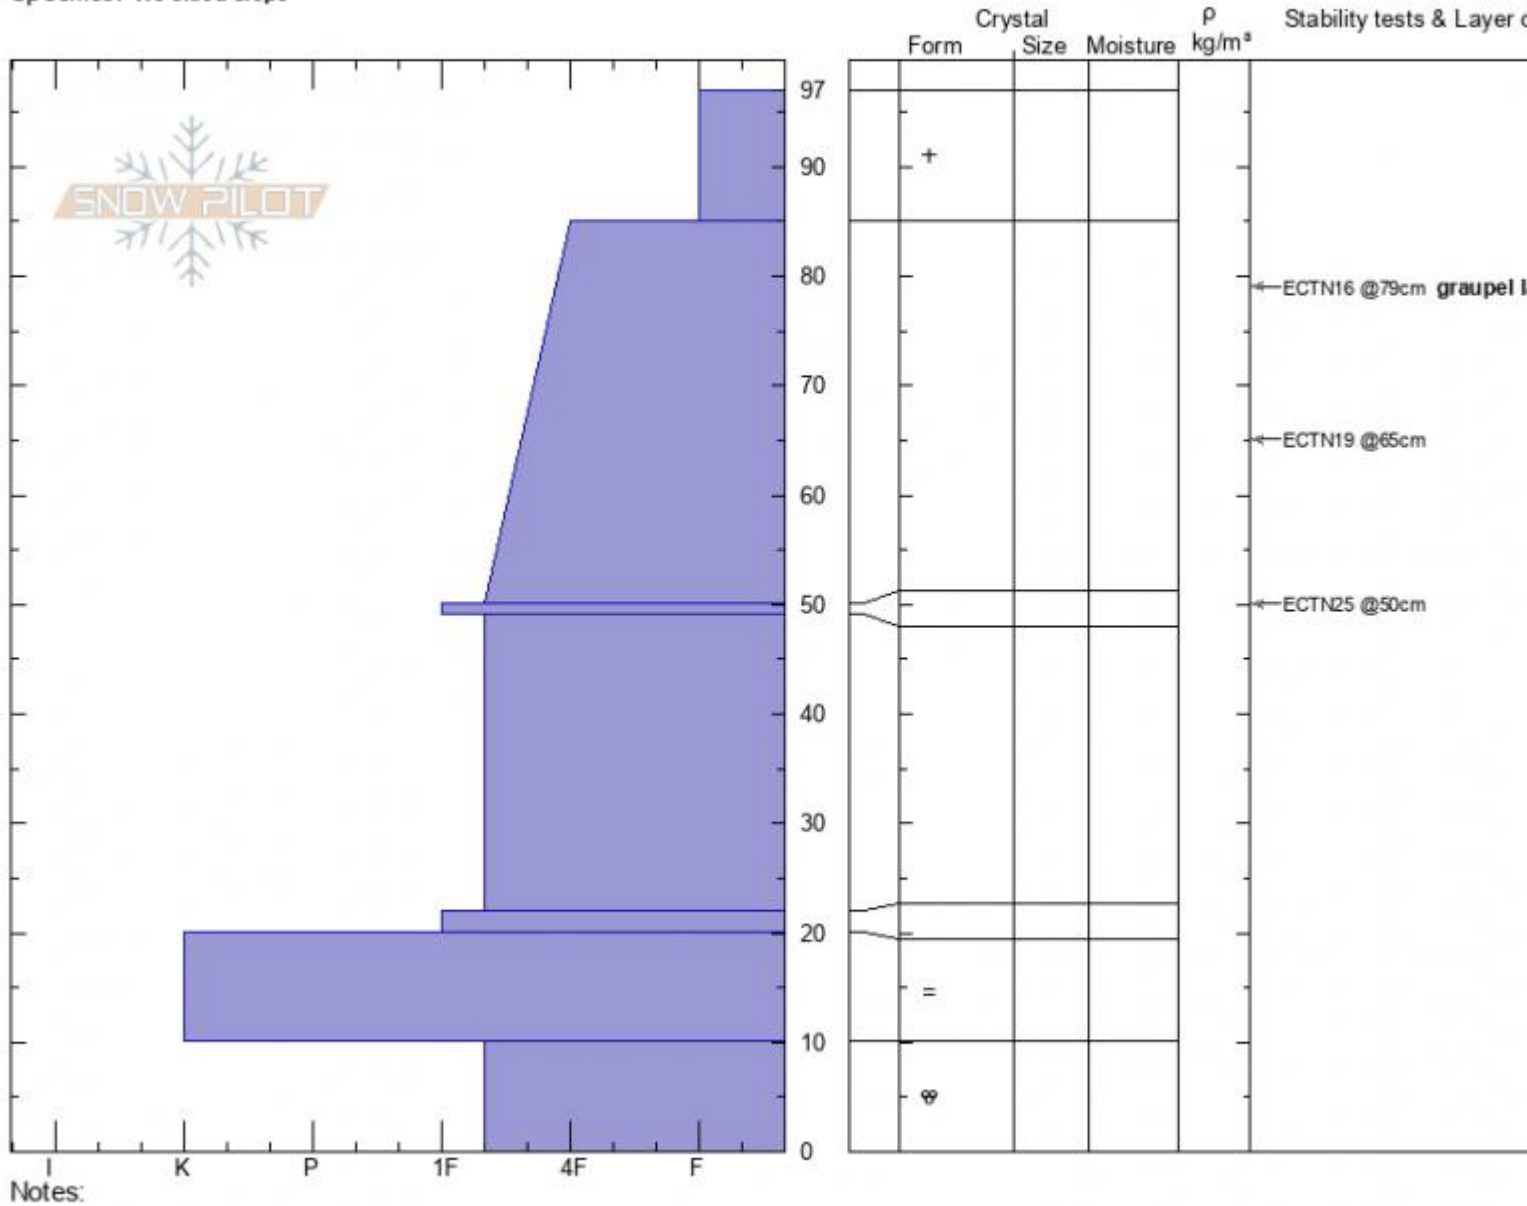

east Mt. Republic
Absaroka Range
MT
 Elevation: **9398 ft**
 Aspect: **56°**
 Specifics: **We skied slope**

Beau Fredlund
10/23/2020 - 10:45am
 Co-ord: **45.00521N, -109.94418E**
 Slope Angle: **27°**
 Wind Loading:

Stability:
 Air Temperature:
 Sky Cover: **BKN**
 Precipitation:
 Wind: **SW**

HS: 97 Layer Notes:
 85-50cm: **Problematic layer**

Advisory Region
 Cooke City
 Longitude
 -109.96W
 Latitude
 45.00N

Forecast link: [GNFAC Avalanche Forecast for Mon Nov 9, 2020](#)
 Cooke City, 2020-11-07