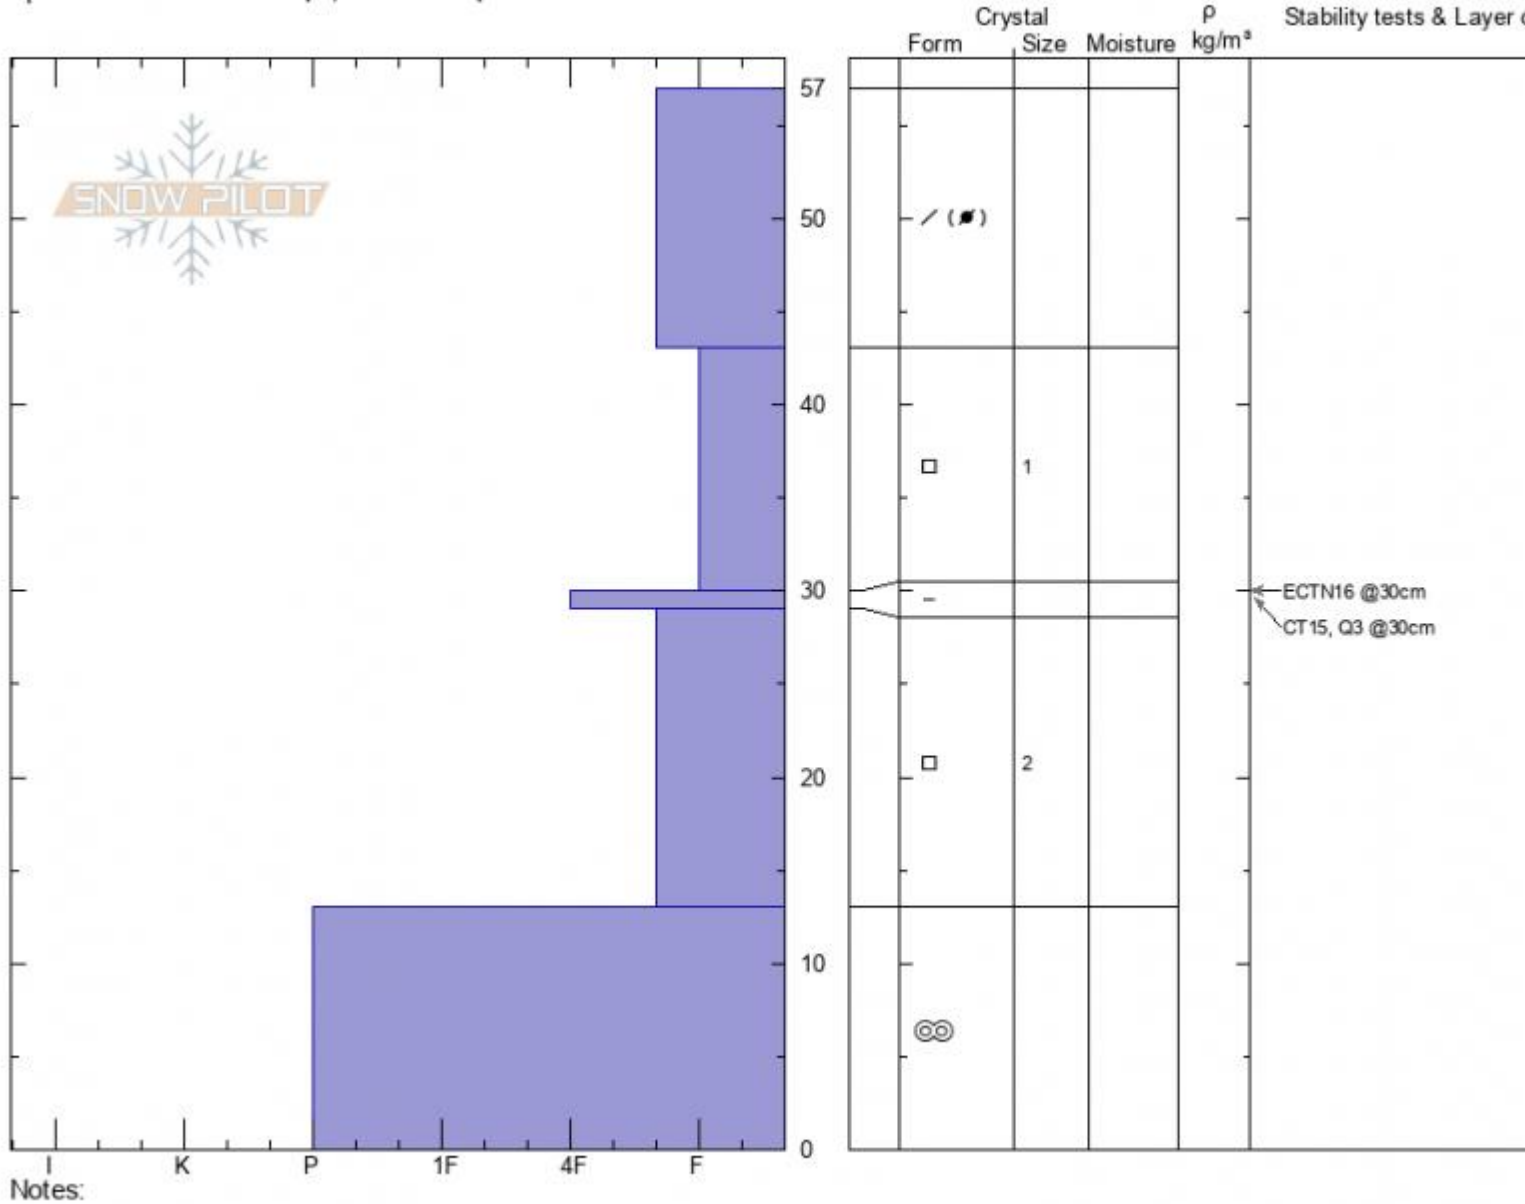

Ramp
 Bridger Range
 MT
 Elevation: 7887 ft
 Aspect: 110°
 Specifics: Ski tracks on slope; We skied slope

Spencer Jonas
 12/03/2020 - 1:30pm
 Co-ord: 45.82976N, -110.92911W
 Slope Angle: 25°
 Wind Loading: no

Stability:
 Air Temperature:
 Sky Cover: CLR
 Precipitation: NO
 Wind: N Light Breeze

Layer Notes:

HS: 57
 PF: 40
 PS: 15

Advisory Region
 Bridger Range
 Longitude
 -110.93W
 Latitude
 45.83N

Forecast link: [GNFAC Avalanche Forecast for Fri Dec 4, 2020](#)
 Bridger Range, 2020-12-03