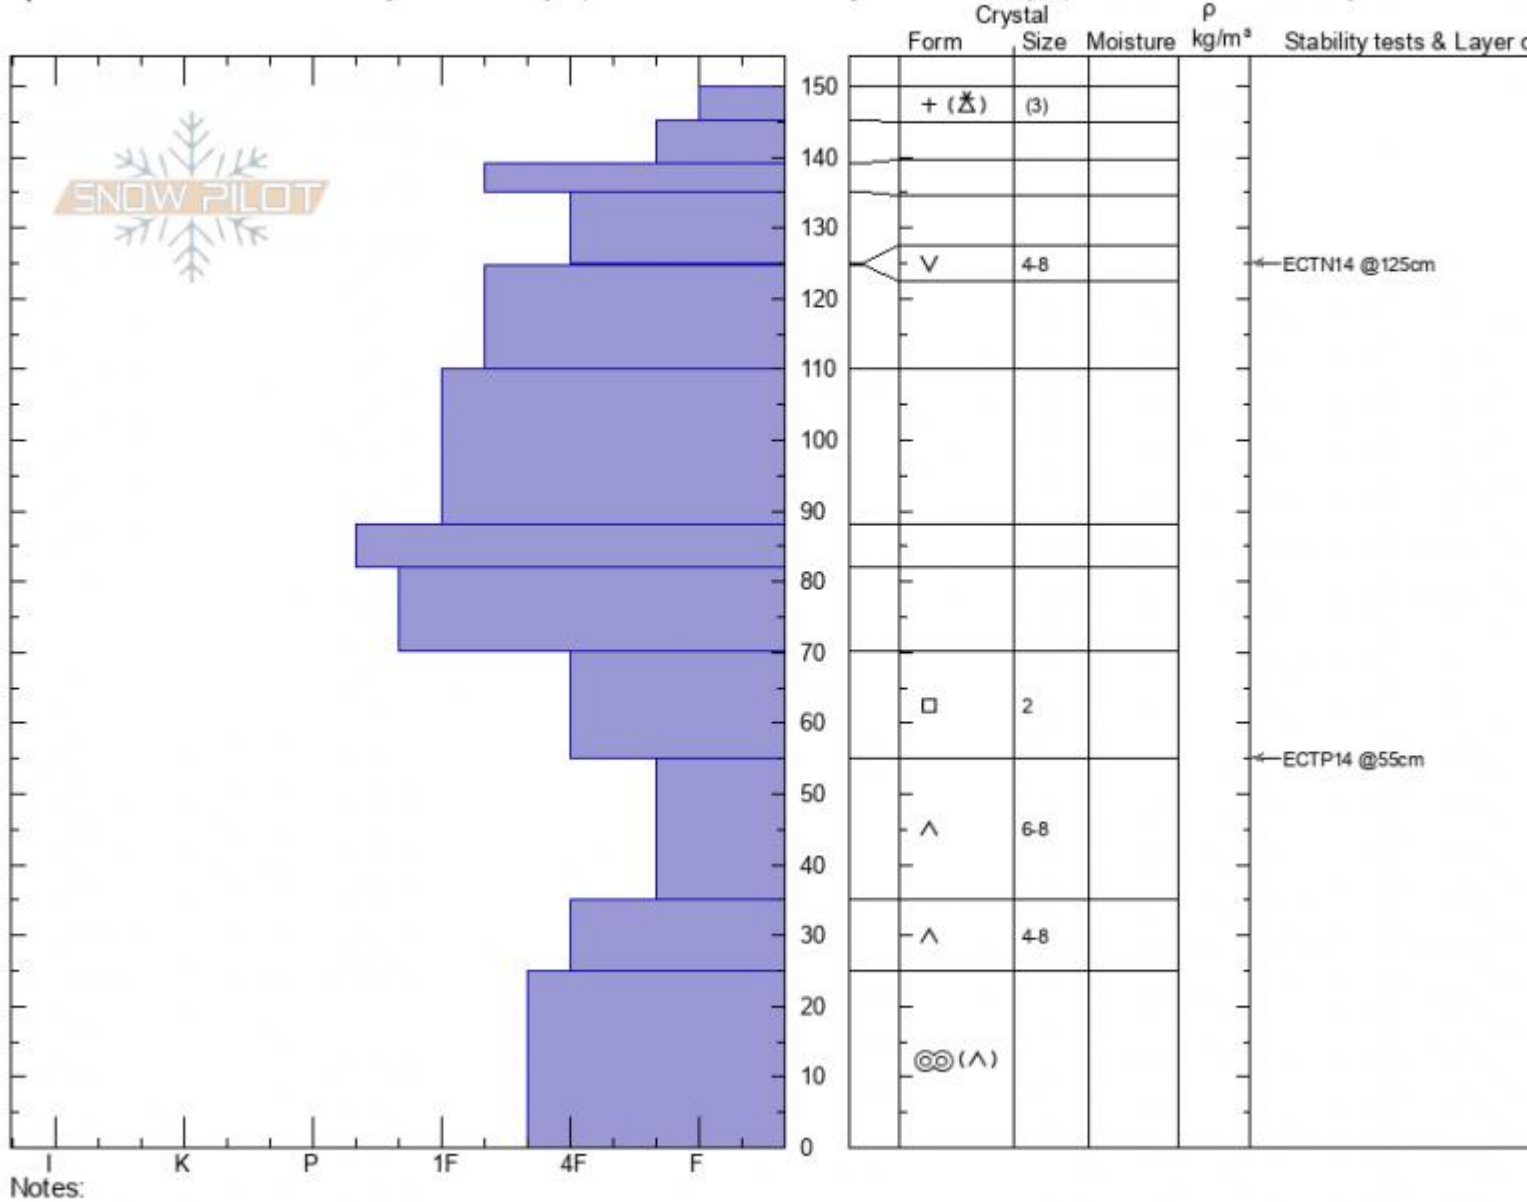

South Fk Muddy Creek  
 Madison Range-N  
 MT

Alex Marienthal  
 01/21/2021 - 11:00am  
 Co-ord: 45.18660N, -111.45838W  
 Slope Angle: 33°  
 Wind Loading: **previous**

Stability: **poor**  
 Air Temperature:  
 Sky Cover: **OVC**  
 Precipitation: **S-1**  
 Wind: **Calm**

HS: **150** Layer Notes:  
 PF: **100** 55-35cm: **Problematic layer**

Specifics: Recent avalanche activity on similar slopes; Recent avalanche activity on different slopes; Snowmobile tracks on slope

Advisory Region  
 Northern Madison  
 Longitude  
 -111.38W  
 Latitude  
 45.17N  
 Northern Madison, 2021-01-21