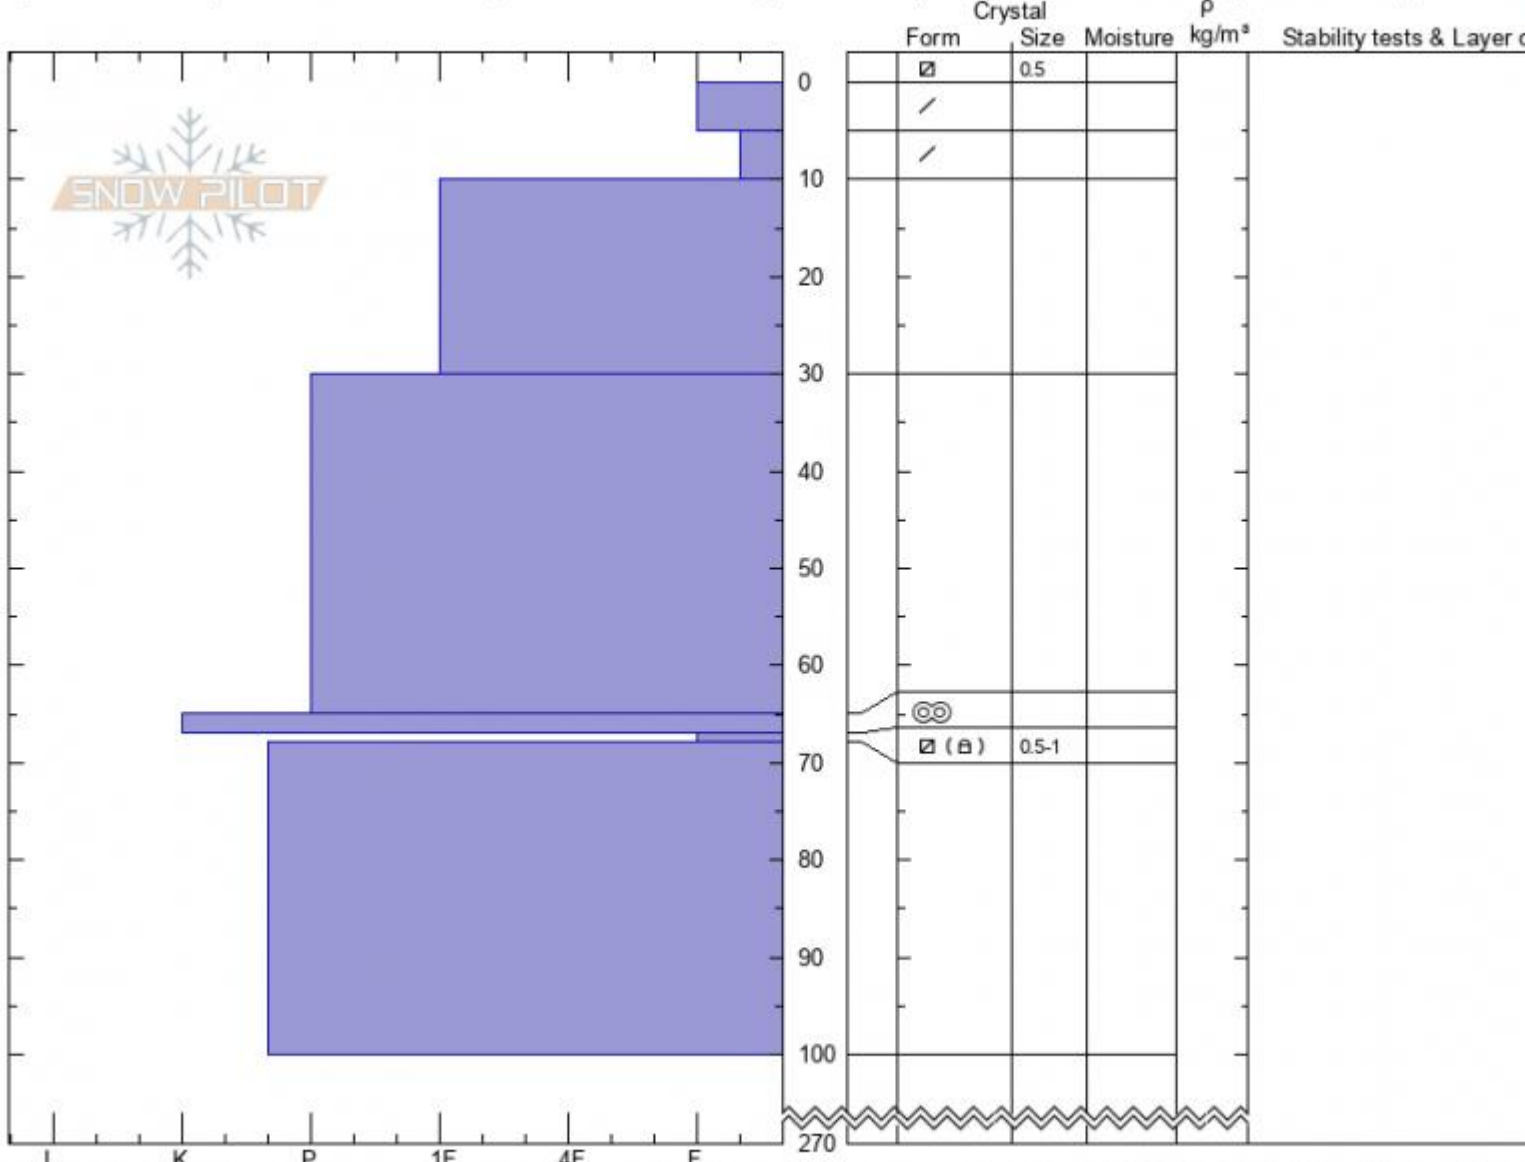

Sheep Mountain
Cooke City
MT

Elevation: 9730 ft
Aspect: 196°

Specifics: Pit is adjacent to avalanche: crown; Recent avalanche activity on similar slopes;

Logan DeMarcus
01/25/2021 - 11:00am
Co-ord: 45.06752N, -109.93025W
Slope Angle: 37°
Wind Loading: previous

Stability: good
Air Temperature: -11°C
Sky Cover: CLR
Precipitation: NO
Wind: E Light Breeze

HS: 270
Layer Notes:
67-68cm: Problematic layer

Advisory Region
Cooke City
Longitude
-109.93W
Latitude
45.07N

Avalanche Details: [Snowmobile triggered on Sheep Mtn, Cooke City, 2021-01-25](#)