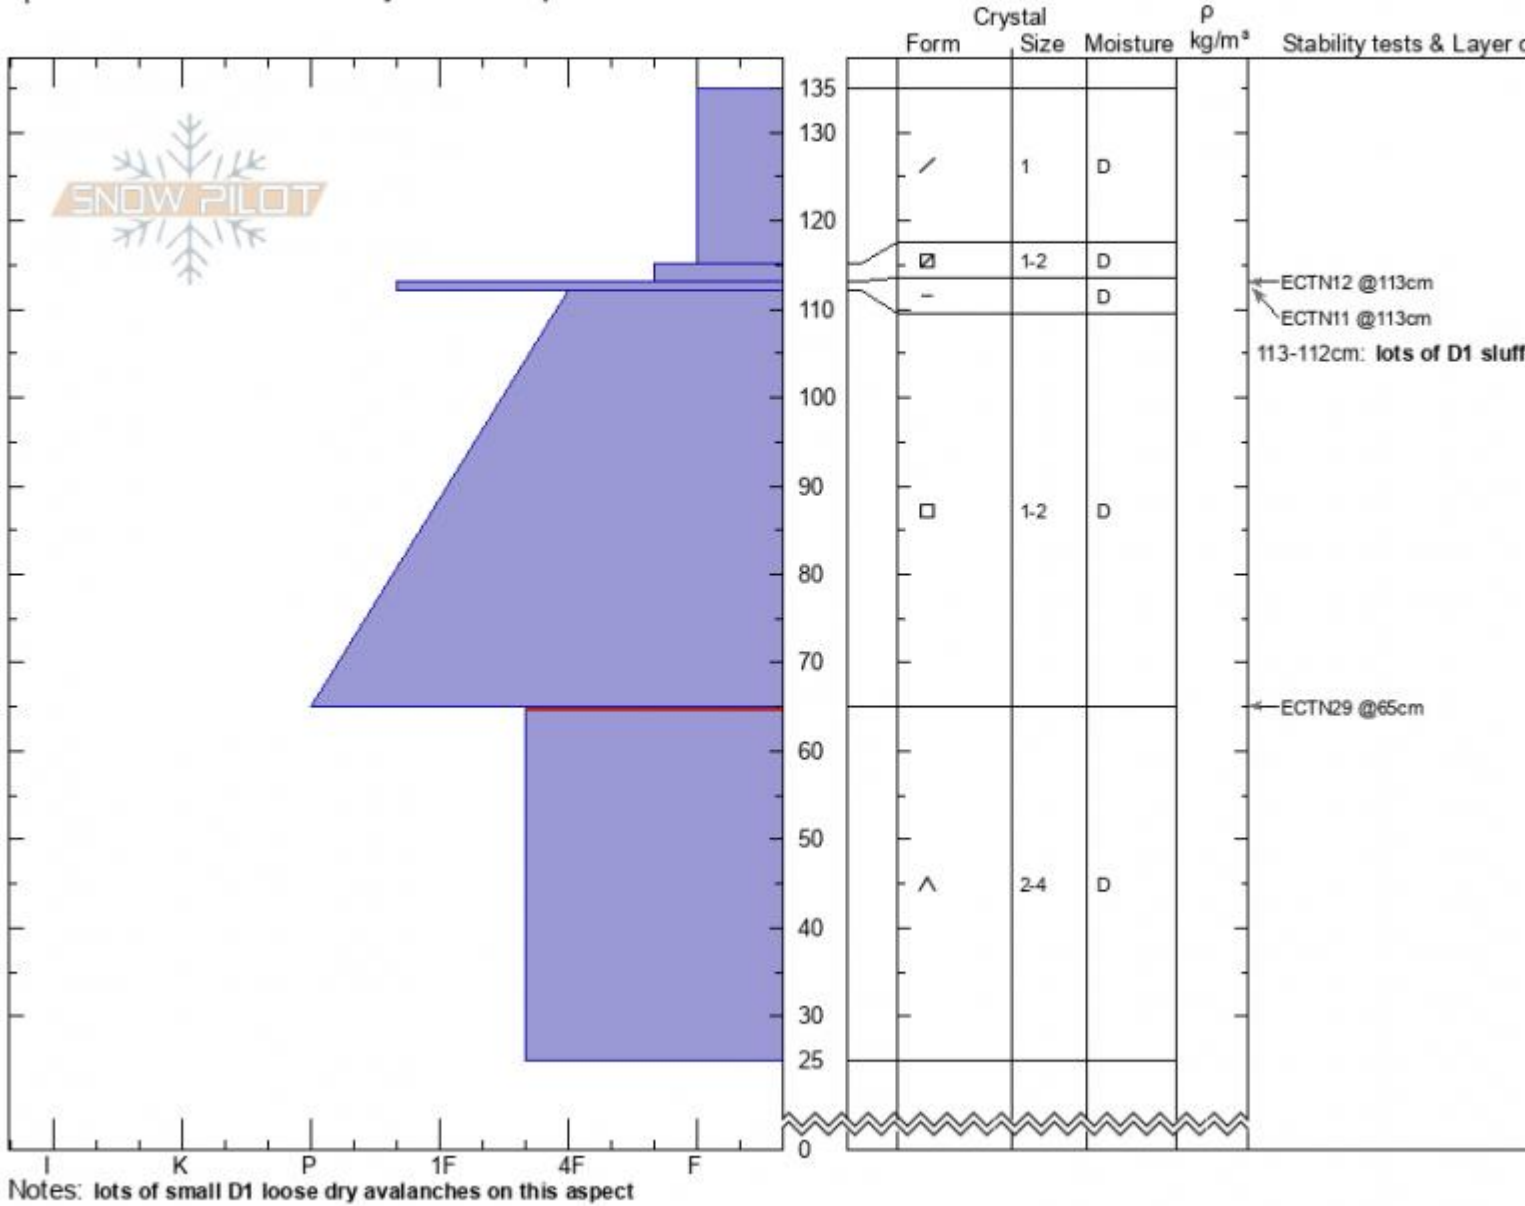

The Throne
Bridger Range
MT
 Elevation: **7883 ft**
 Aspect: **NE**
 Specifics: Recent avalanche activity on similar slopes

Zach Keskinen
01/26/2021 - 12:15pm
 Co-ord: **45.87524N, -110.95308W**
 Slope Angle: **32°**
 Wind Loading: **previous**

Stability:
 Air Temperature: **-4°C**
 Sky Cover: **FEW**
 Precipitation: **S-1**
 Wind: **SE Light Breeze**

HS: **135** Layer Notes:
 PF: **35** 113-112cm: lots of D1 sluffs on
 65-25cm: Problematic layer

Advisory Region
 Bridger Range
 Longitude
 -110.95W
 Latitude
 45.88N
Avalanche Details: [Loose Dry Avalanches on the Throne](#)
 Bridger Range, 2021-01-26