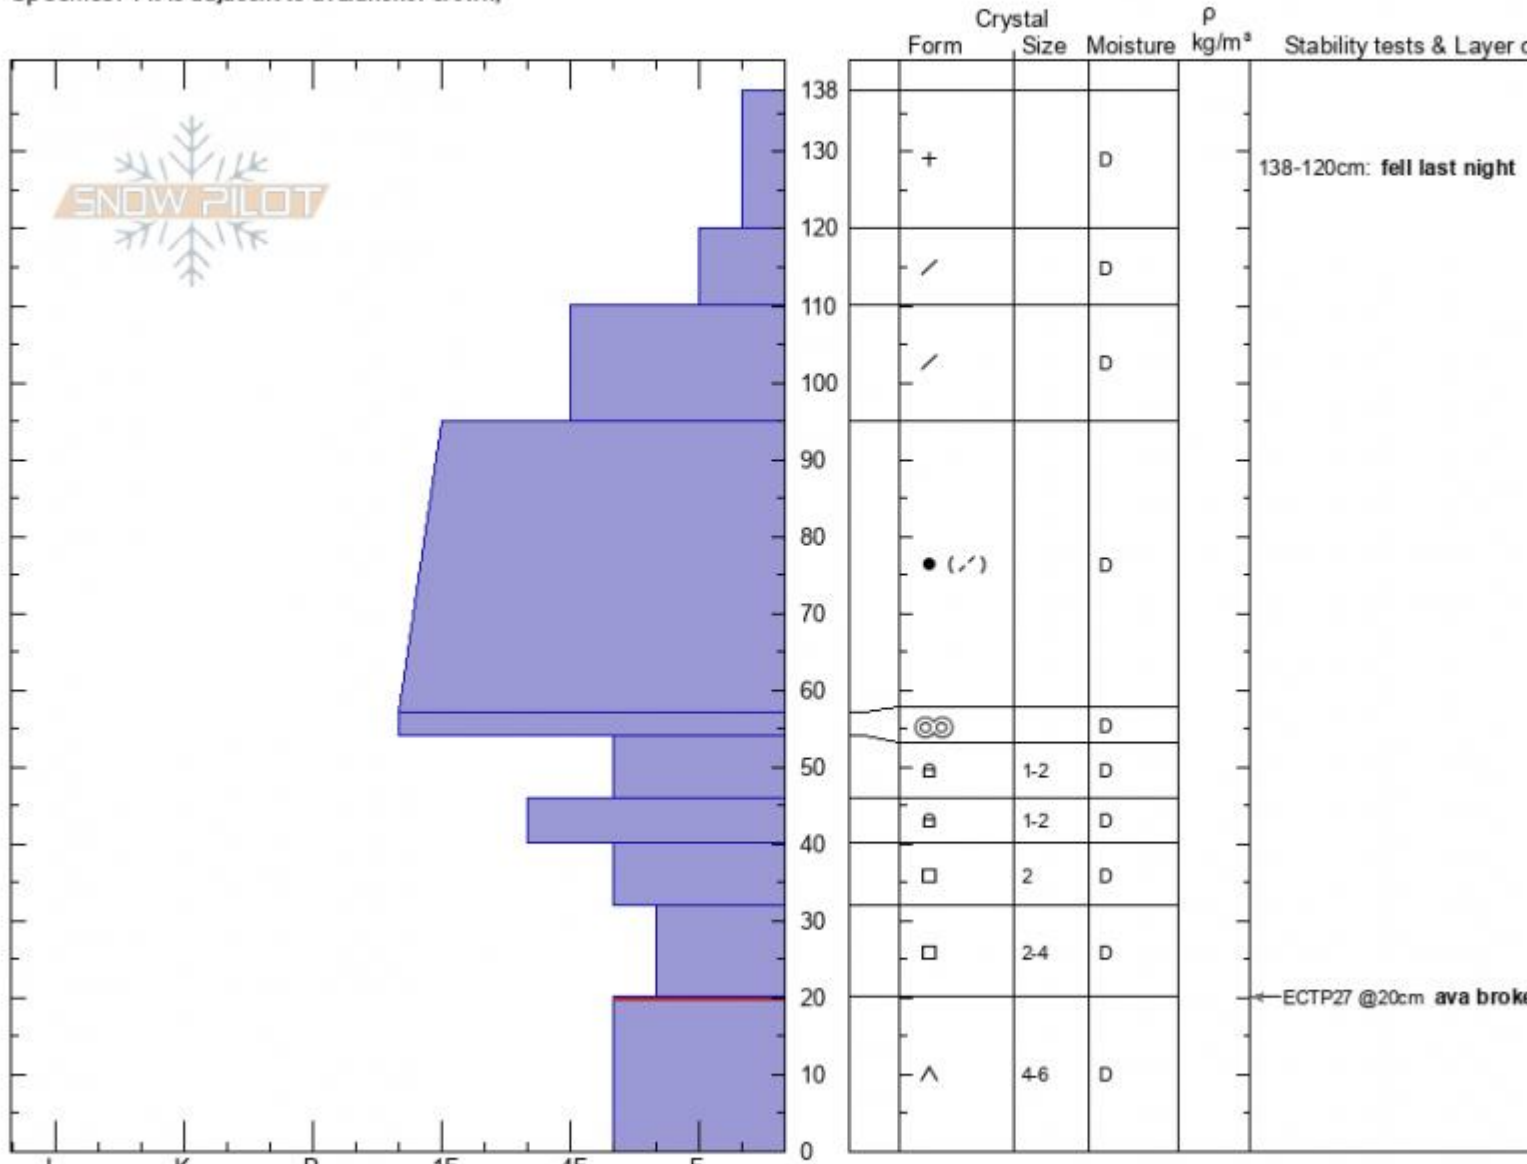

Beehive Fatality
Madison Range-N
MT

Elevation: **9200 ft**
 Aspect: **270°**

Specifics: Pit is adjacent to avalanche: crown;

Doug Chabot-Admin
02/15/2021 - 11:50am
 Co-ord: **45.32733N, -111.38312W**
 Slope Angle: **40°**
 Wind Loading: **previous**

Stability:
 Air Temperature: **-9°C**
 Sky Cover: **OVC**
 Precipitation: **S1**
 Wind: **Calm**

HS: **138** Layer Notes:
 138-120cm: **fell last night**
 20-0cm: **Problematic layer**

Notes: This snowpit was part of the accident investigation of an avalanche that occurred on 2/14/2021. 1 splitboarder was killed.

Advisory Region
 Northern Madison
 Longitude
 -111.39W
 Latitude
 45.34N

Avalanche Details: [Splitboarder triggered, caught and killed in Beehive](#)
 Northern Madison, 2021-02-16