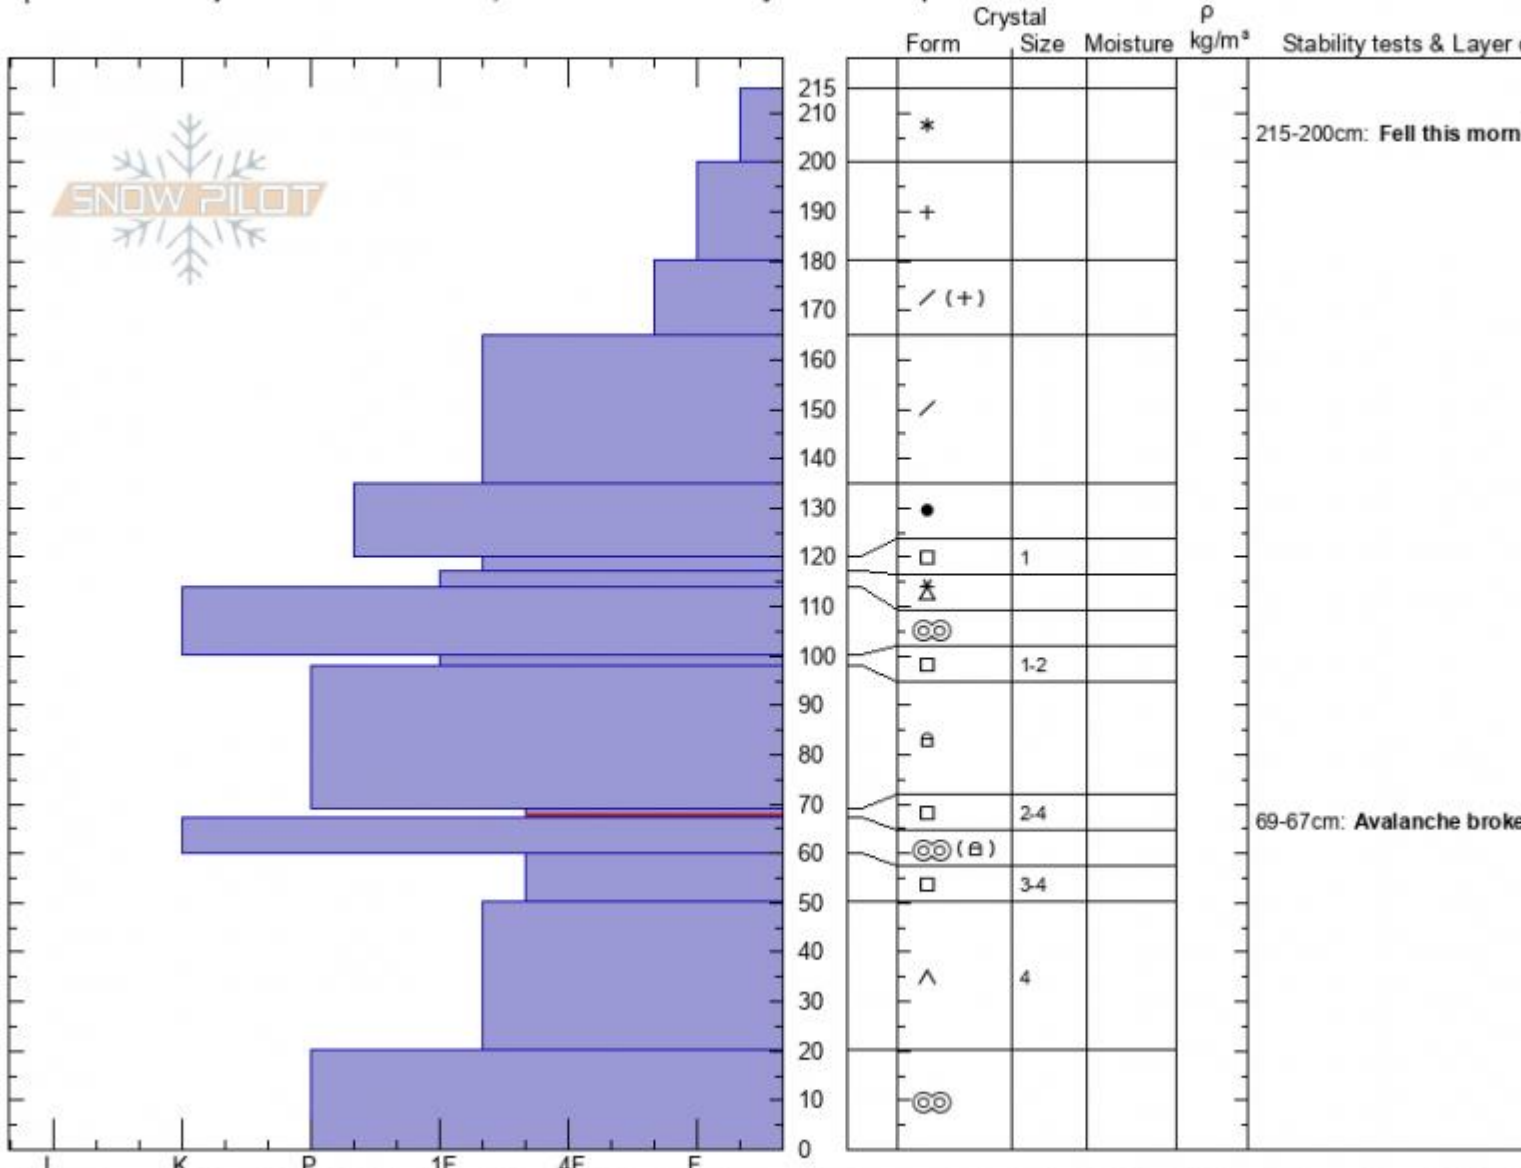

BlackmoreCrown N-R4-D: Alex Marienthal

Gallatin Range-N

MT

Elevation: 9417 ft

Aspect: 40°

Specifics: Pit is adjacent to avalanche: crown; Recent avalanche activity on similar slopes

02/20/2021 - 12:30pm

Co-ord: 45.44298N, -110.99868W

Slope Angle: 34°

Wind Loading: previous

Stability: poor

Air Temperature:

Sky Cover: BKN

Precipitation: S1

Wind: W Calm

HS: 215 Layer Notes:

215-200cm: Fell this morning

69-67cm: Avalanche broke here

69-67cm: Problematic layer

Notes: Crown profile of N-R4-D3-O broke on 2/18 or 2/19. Dug in shallower end of crown. Estimated up to 10 feet (3m) at its deepest, avg 6-8 feet 0 feet wide.

Advisory Region  
 Northern Gallatin  
 Longitude  
 -111.00W  
 Latitude  
 45.44N  
 Northern Gallatin, 2021-02-21