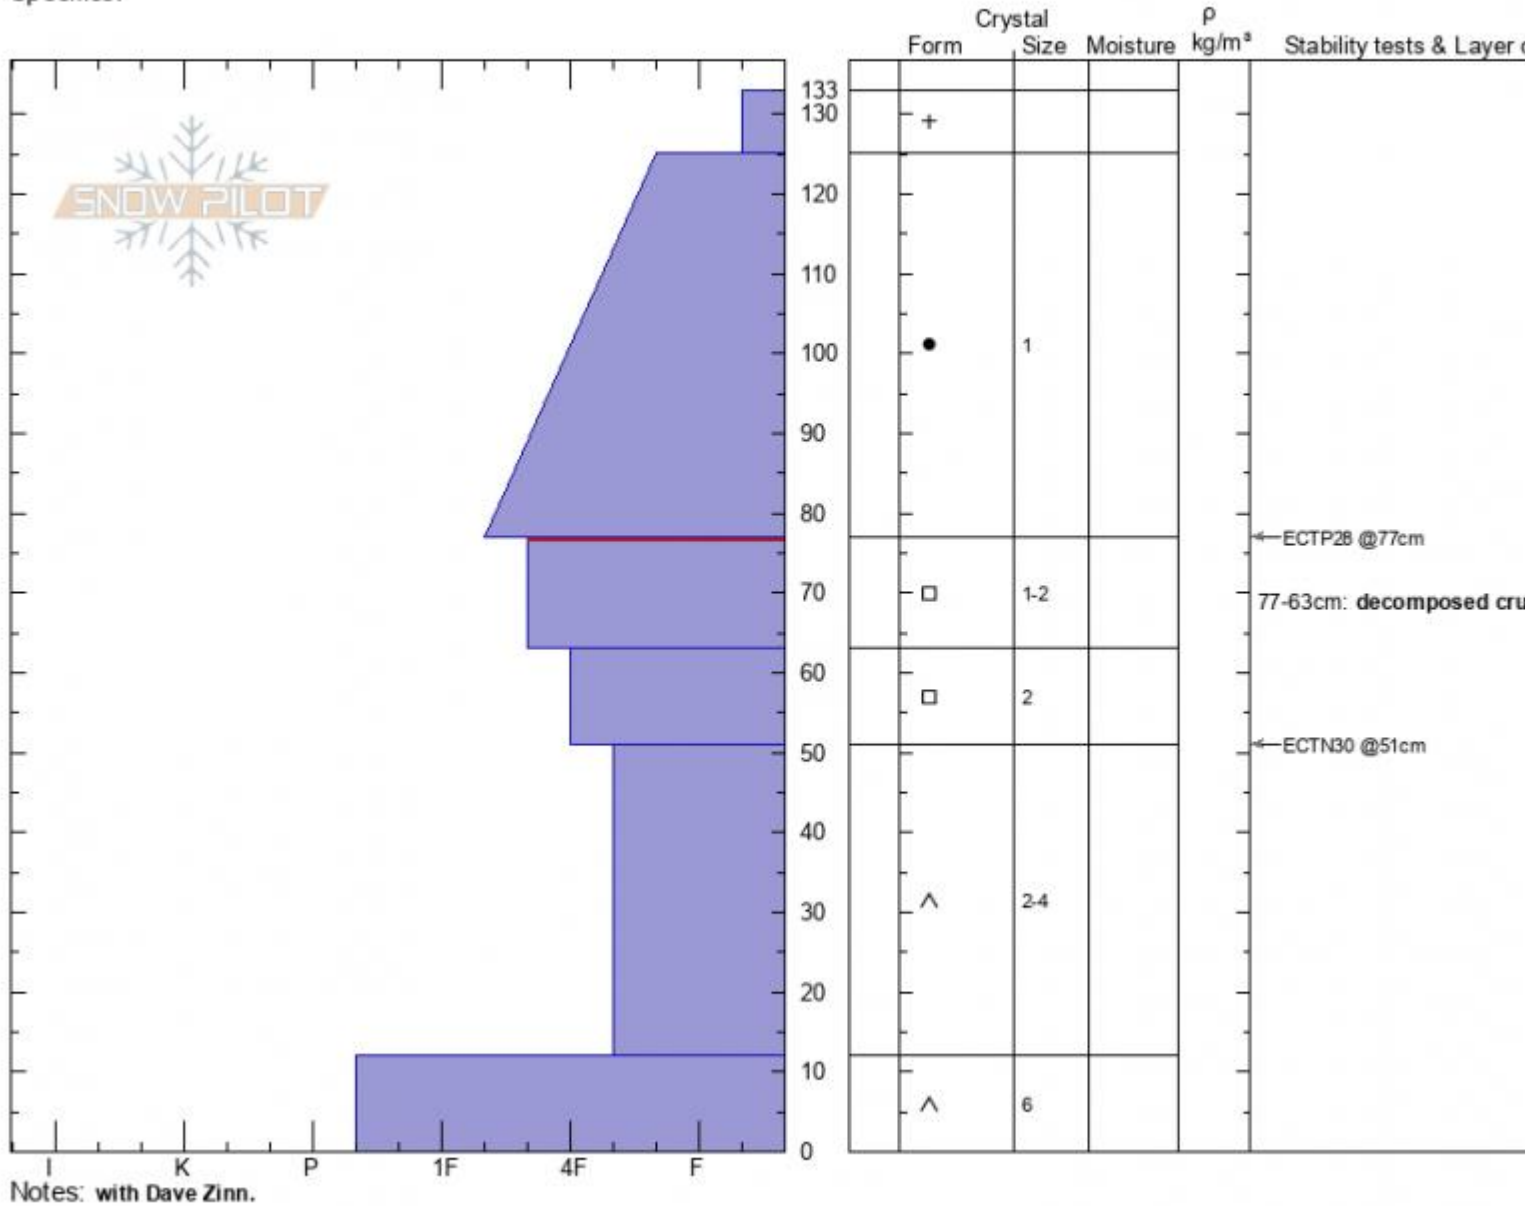

Taylor Fork
 Gallatin Range-S
 MT
 Elevation: 8775 ft
 Aspect: SW
 Specifics:

Zach Keskinen
 02/28/2021 - 12:56pm
 Co-ord: 44.97683N, -111.35959W
 Slope Angle: 28°
 Wind Loading: no

Stability: fair
 Air Temperature: -3°C
 Sky Cover: BKN
 Precipitation: NO
 Wind: S Light Breeze

HS: 133 Layer Notes:
 PF: 30 77-63cm: decomposed crust at
 77-63cm: Problematic layer

Advisory Region
 Southern Madison
 Longitude
 -111.27W
 Latitude
 45.06N
 Southern Madison, 2021-02-28