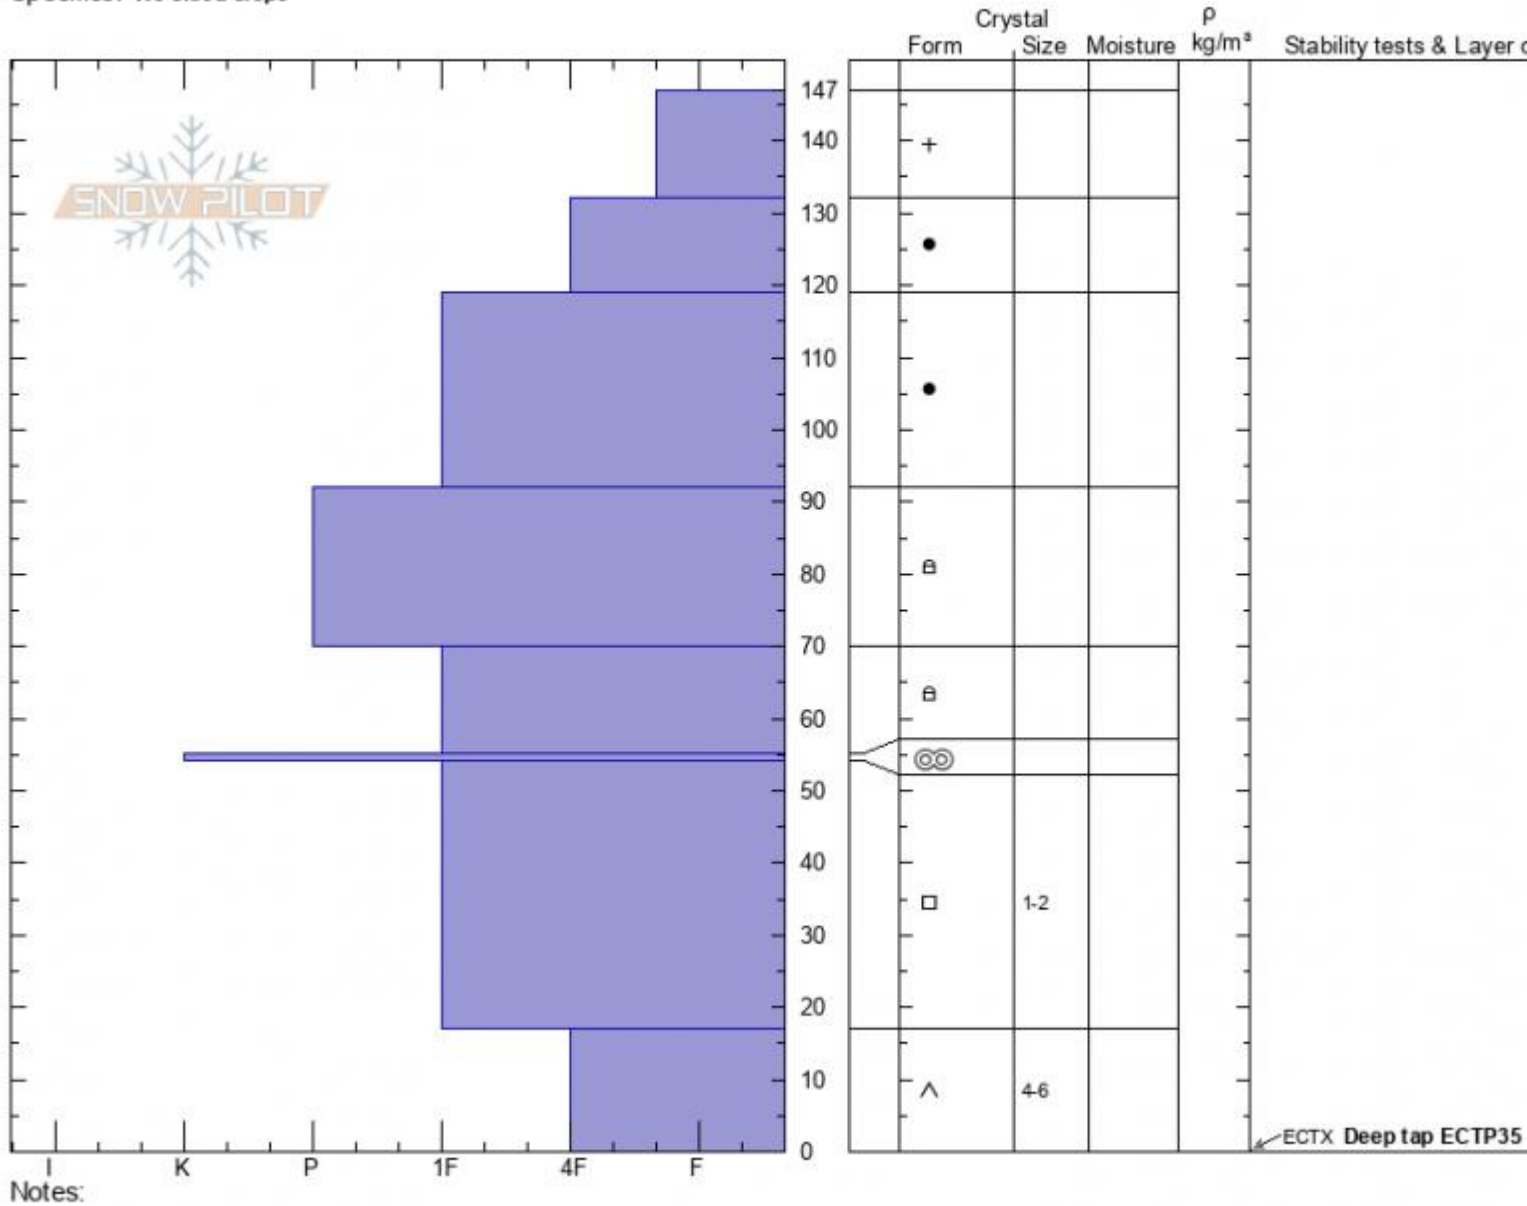

Flathead Pass S.
 Bridger Range
 MT
 Elevation: 8300 ft
 Aspect: 90°
 Specifics: We skied slope

Ian Hoyer
 03/09/2021 - 1:00pm
 Co-ord: 45.94779N, -110.98929W
 Slope Angle: 27°
 Wind Loading: no

Stability: **good**
 Air Temperature:
 Sky Cover: **SCT**
 Precipitation: **NO**
 Wind: **Calm**

HS: 147 Layer Notes:
 17-0cm: Problematic layer

Advisory Region
 Bridger Range
 Longitude
 -111.02W
 Latitude
 45.97N
 Bridger Range, 2021-03-10