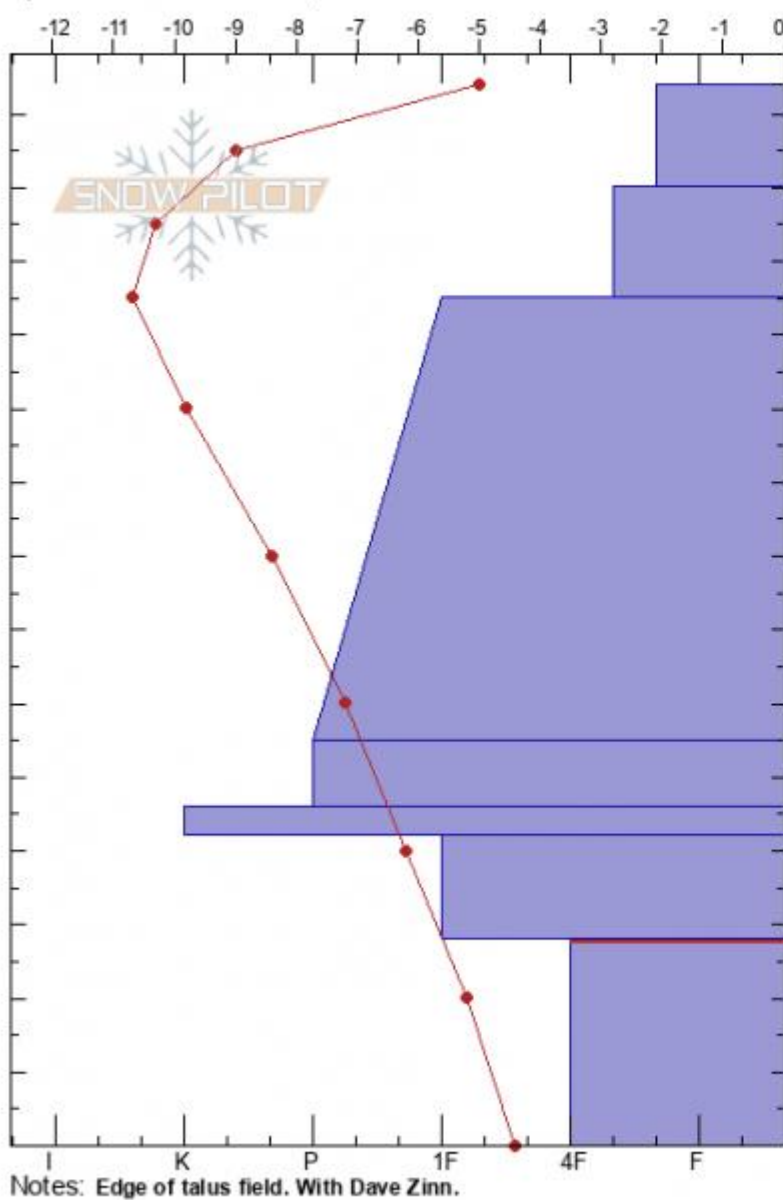

Frazier Basin
Bridger Range
MT
 Elevation: **8288 ft**
 Aspect: **N**
 Specifics: **Ski tracks on slope**

Zach Keskinen
03/14/2021 - 11:30am
 Co-ord: **45.92263N, -110.97569W**
 Slope Angle: **27°**
 Wind Loading: **no**

Stability: **good**
 Air Temperature: **1°C**
 Sky Cover: **FEW**
 Precipitation: **NO**
 Wind: **E Light Breeze**

HS: **144** Layer Notes:
 PF: **30** 28-0cm: **Problematic layer**

Form	Crystal Size	Moisture	ρ kg/m ³	Stability tests & Layer
+		D		
/ (Δ)				
•	0.5-1			← ECTN13 @115cm
⊖	1			
■				
□	1-3			
∧ (Λ)	3-6 (10)			← ECTP25 @28cm