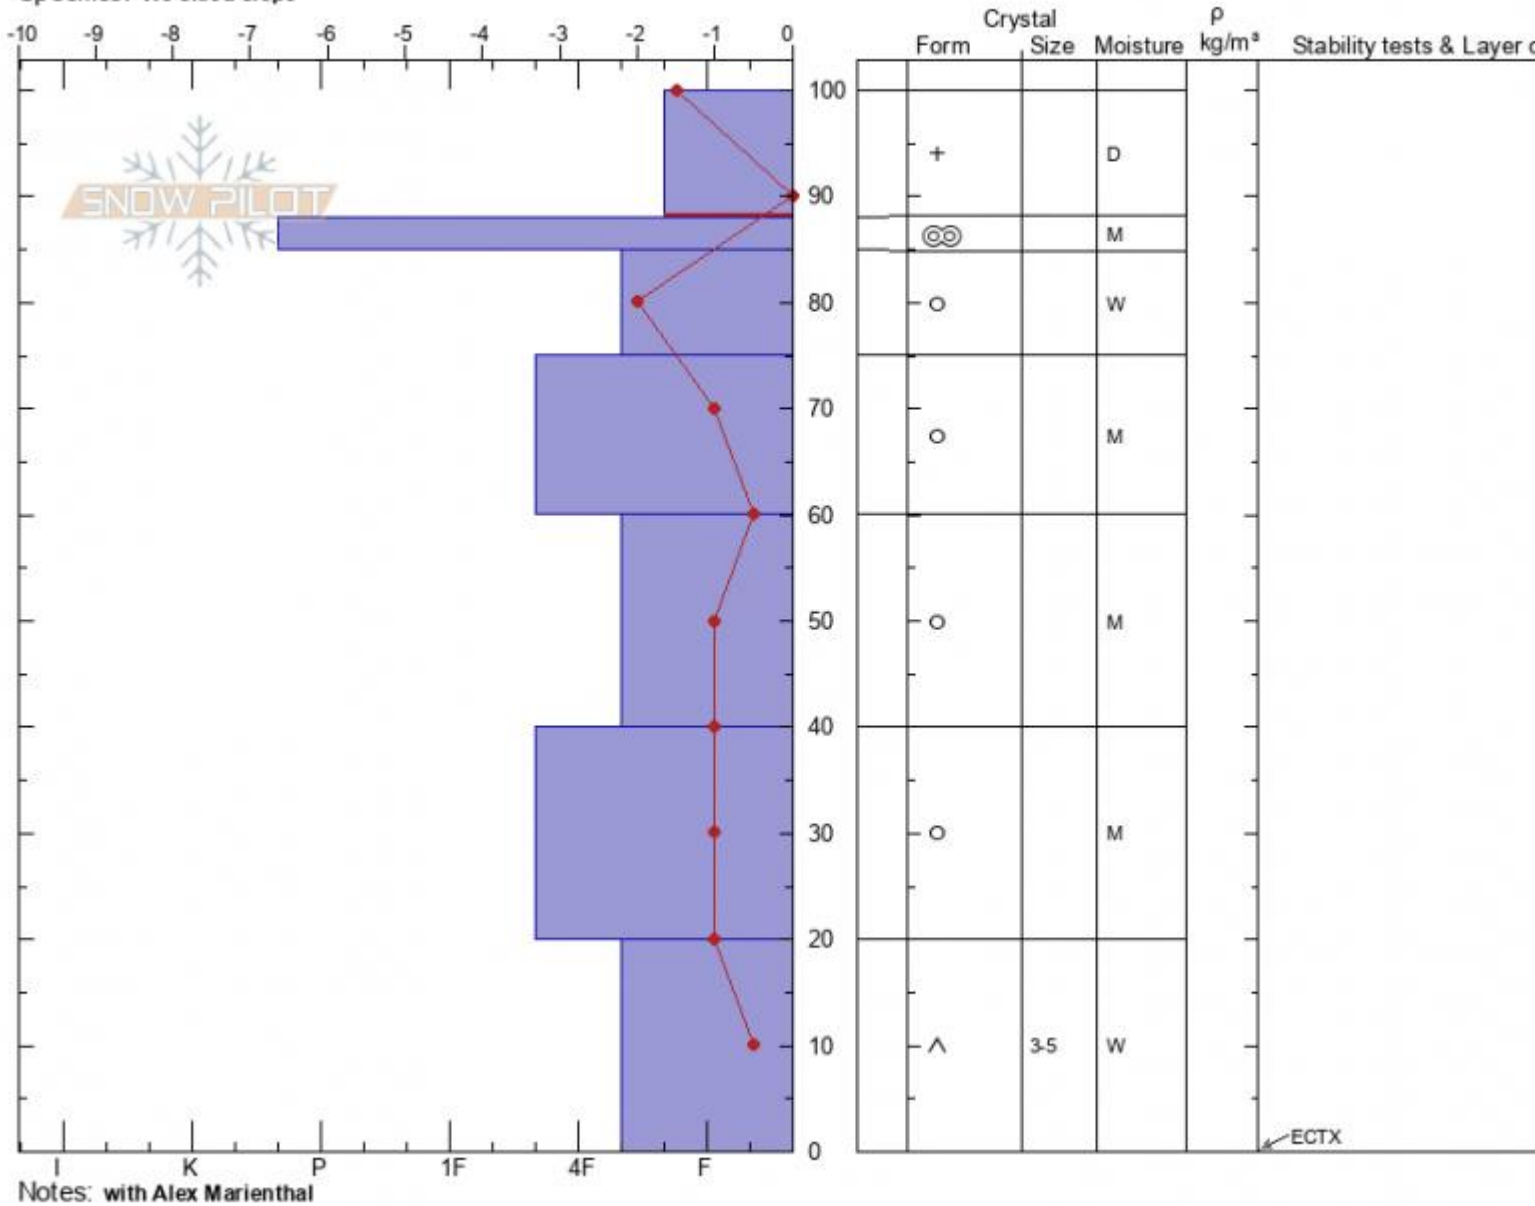

Truman/Jones Ridge
 Bridger Range
 MT
 Elevation: 8279 ft
 Aspect: SW
 Specifics: We skied slope

Zach Keskinen
 03/20/2021 - 10:47 am
 Co-ord: 45.82364N, -110.93381W
 Slope Angle: 23°
 Wind Loading: no

Stability: good
 Air Temperature: -3°C
 Sky Cover: OVC
 Precipitation: S1
 Wind: Calm

HS: 100 Layer Notes:
 PF: 17 100-88cm: Problematic layer

Advisory Region
 Bridger Range
 Longitude
 -110.93W
 Latitude
 45.81N
 Bridger Range, 2021-03-20