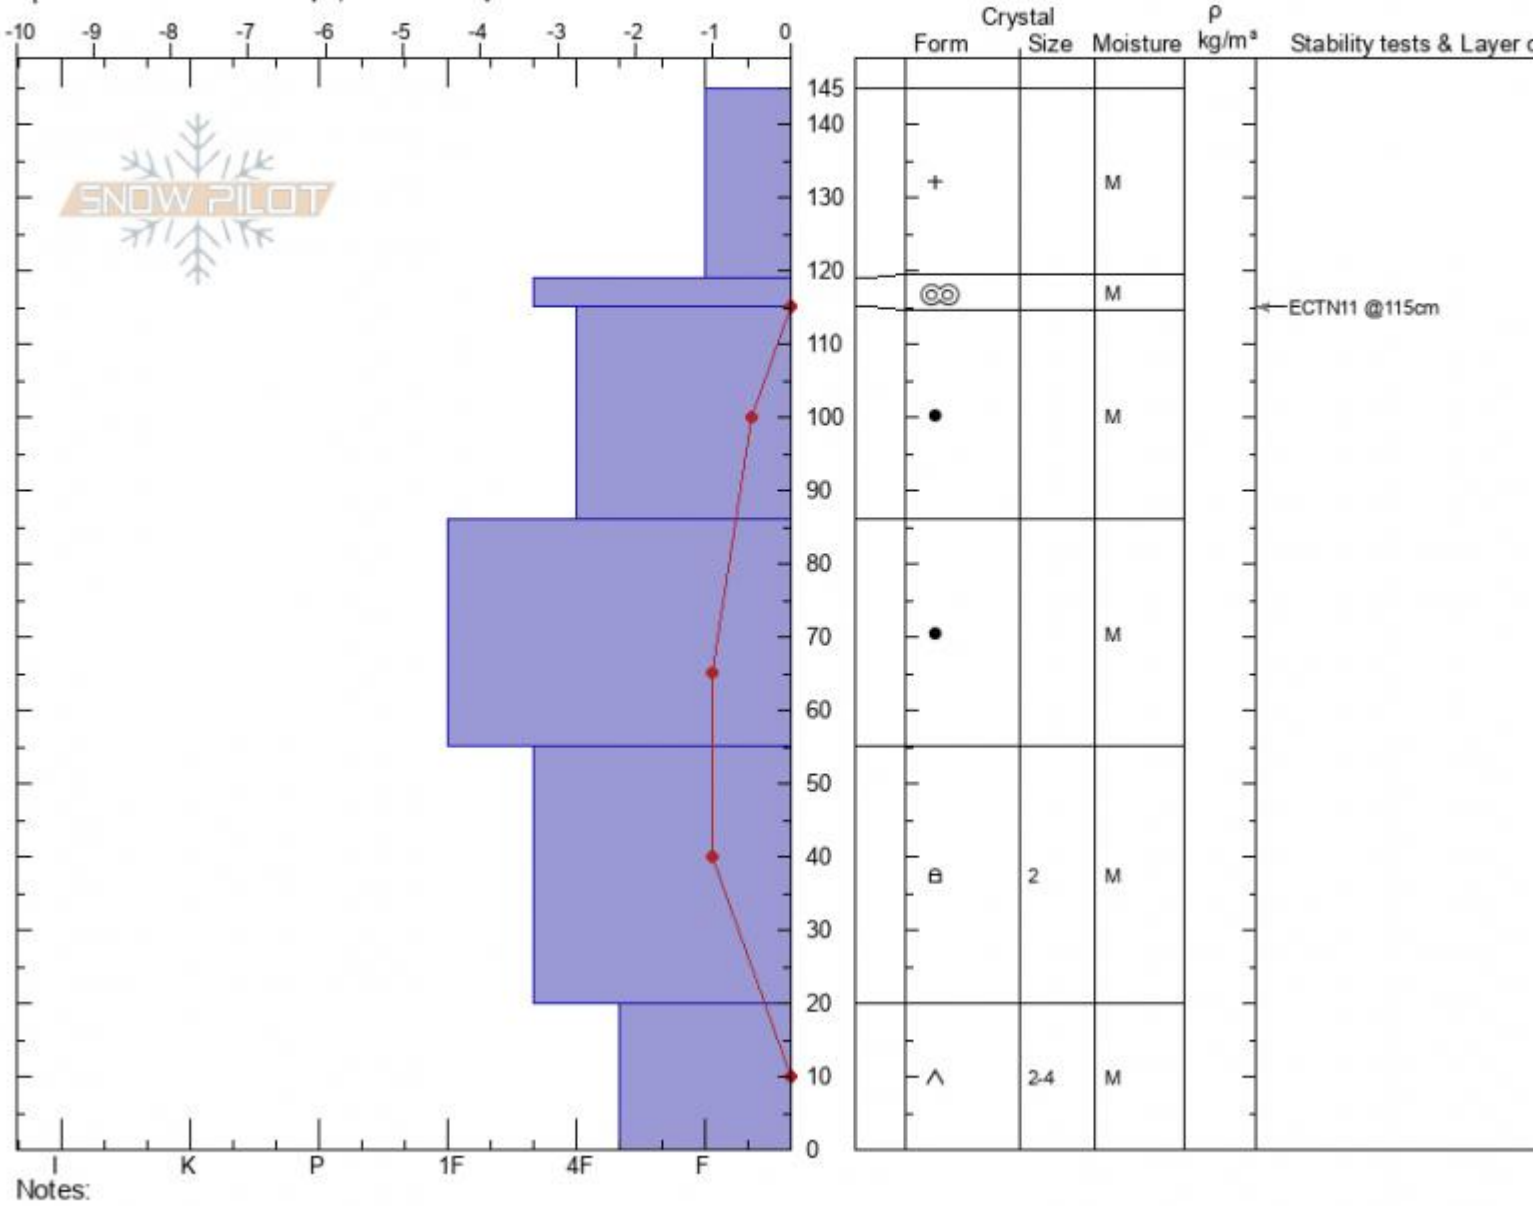

Bacon Rind
Madison Range-S
MT
 Elevation: **8800 ft**
 Aspect: **85°**
 Specifics: **Ski tracks on slope; We skied slope**

Ian Hoyer
03/20/2021 - 12:00pm
 Co-ord: **44.96000N, -111.09923W**
 Slope Angle: **27°**
 Wind Loading: **no**

Stability: **fair**
 Air Temperature: **2°C**
 Sky Cover: **OVC**
 Precipitation: **S-1**
 Wind: **Calm**

HS: **145** Layer Notes:
 20-0cm: **Problematic layer**

Advisory Region
 Southern Madison
 Longitude
 -111.10W
 Latitude
 44.96N
 Southern Madison, 2021-03-20