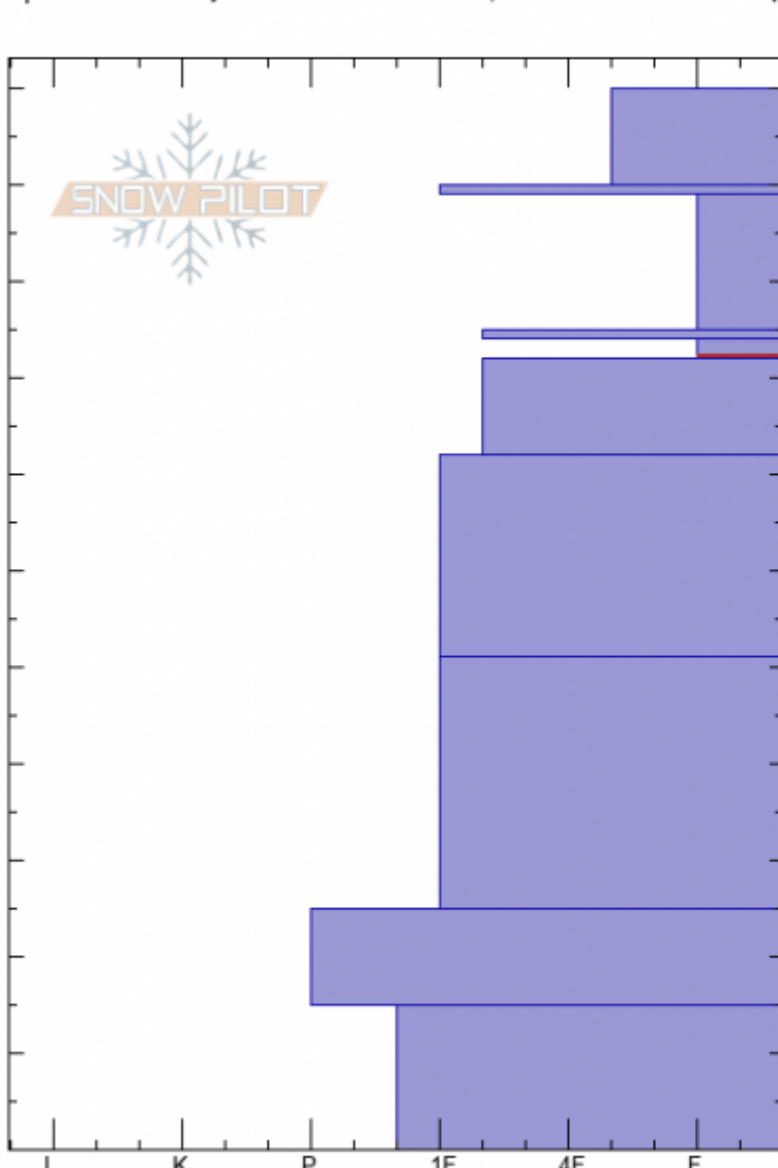

Ski Hill Fatality
Henry Mtns
MT
 Elevation: **8125 ft**
 Aspect: **90°**
 Specifics: Pit is adjacent to avalanche: crown; Snowmobile tracks on slope

Doug Chabot-Admin
02/07/2022 - 10:30am
 Co-ord: **44.70577N, -111.29895W**
 Slope Angle: **36°**
 Wind Loading: **previous**

Stability:
 Air Temperature: **-7°C**
 Sky Cover: **CLR**
 Precipitation: **NO**
 Wind: **Calm**

HS:110 Layer Notes:
 85-84cm: **decomposing**
 84-82cm: **Fx at 82cm**
 84-82cm: **Problematic layer**

Crystal Form	Crystal Size	Moisture	ρ kg/m ³	Stability tests & Layer c
•	0.3-0.5	D		
•	0.3-0.5	D		
⊠	1	D		
⊙⊙		D		
⊠ (V)	1-2(2)	D		85-84cm: decomposing
⊠	0.5	D		84-82cm: Fx at 82cm
⊠	0.5-1	D		
⊠	1	D		
⊠	1-2	D		
⊠ (^)	2-3(3)	D		

Notes: This avalanche killed a snowmobiler on February 6, 2022.

Advisory Region
 Island Park
 Longitude
 -111.29W
 Latitude
 44.70N

Avalanche Details: [Fatal Avalanche Ski Hill](#)
 Island Park, 2022-02-09