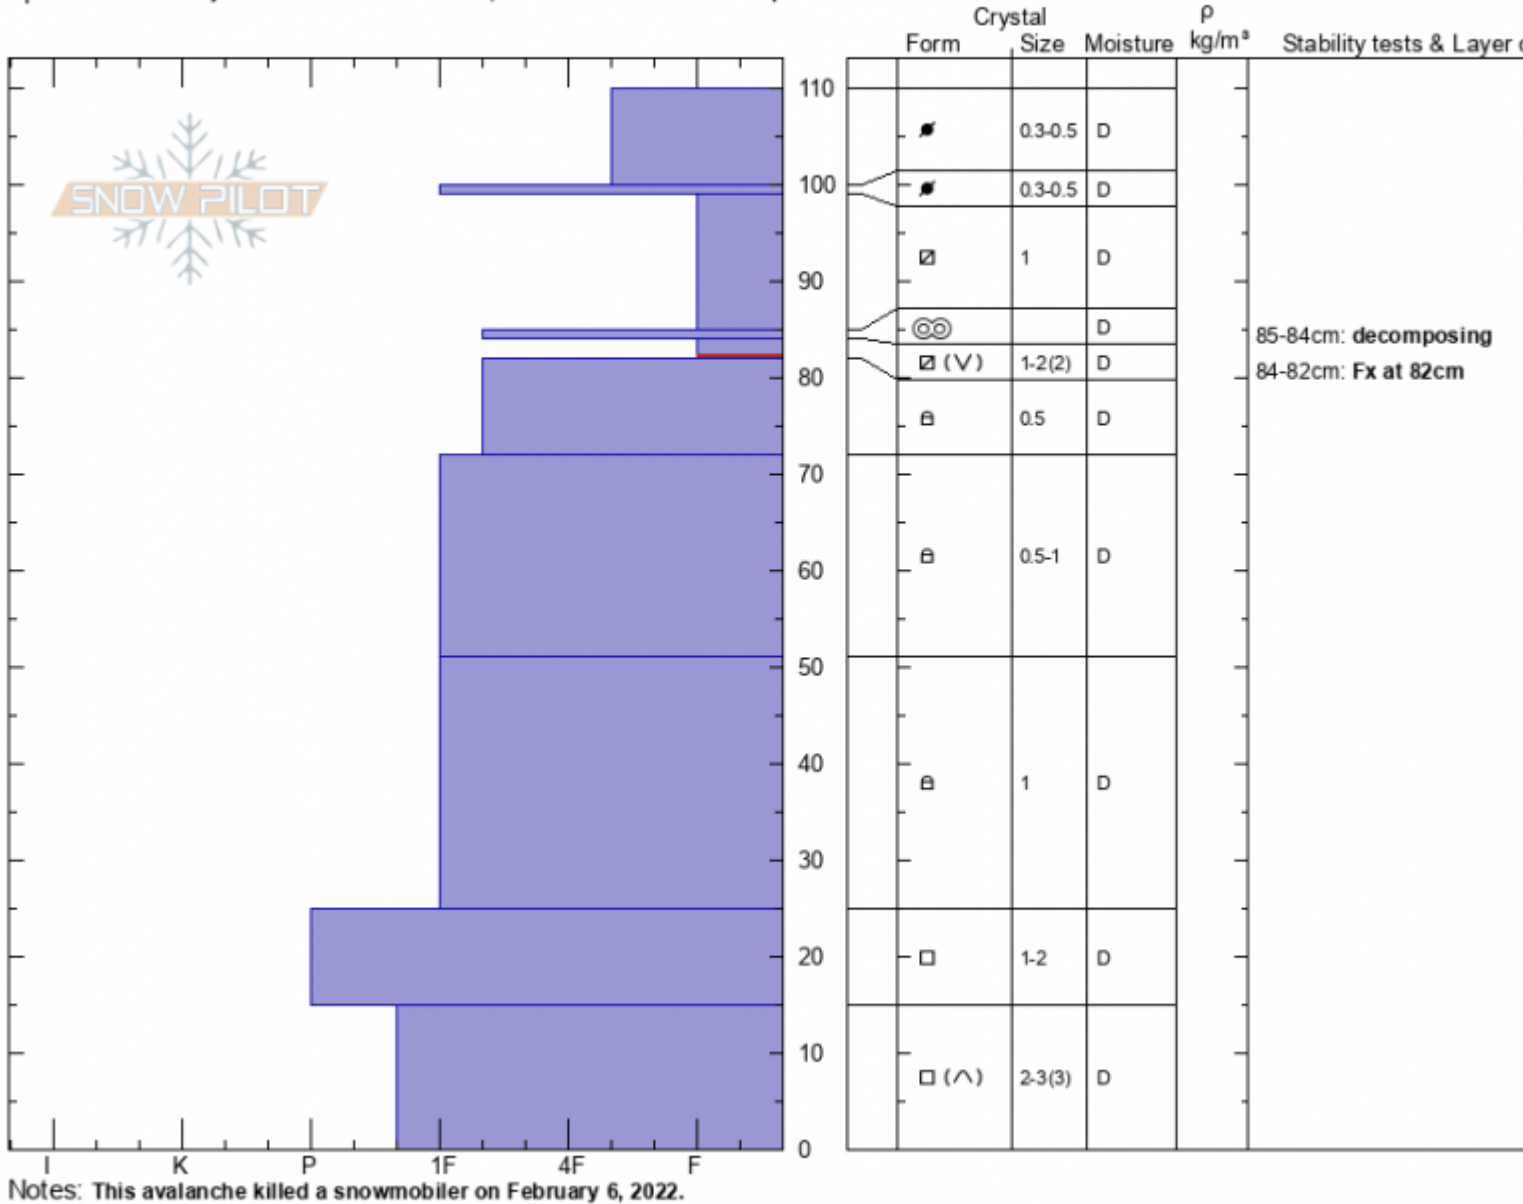

Ski Hill Fatality
Henry Mtns
MT
 Elevation: **8125 ft**
 Aspect: **90°**
 Specifics: Pit is adjacent to avalanche: crown; Snowmobile tracks on slope

Doug Chabot-Admin
02/07/2022 - 10:30am
 Co-ord: **44.70577N, -111.29895W**
 Slope Angle: **36°**
 Wind Loading: **previous**

Stability:
 Air Temperature: **-7°C**
 Sky Cover: **CLR**
 Precipitation: **NO**
 Wind: **Calm**

HS:110 Layer Notes:
 85-84cm: **decomposing**
 84-82cm: **Fx at 82cm**
 84-82cm: **Problematic layer**

Advisory Region
 Island Park
 Longitude
 -111.29W
 Latitude
 44.70N