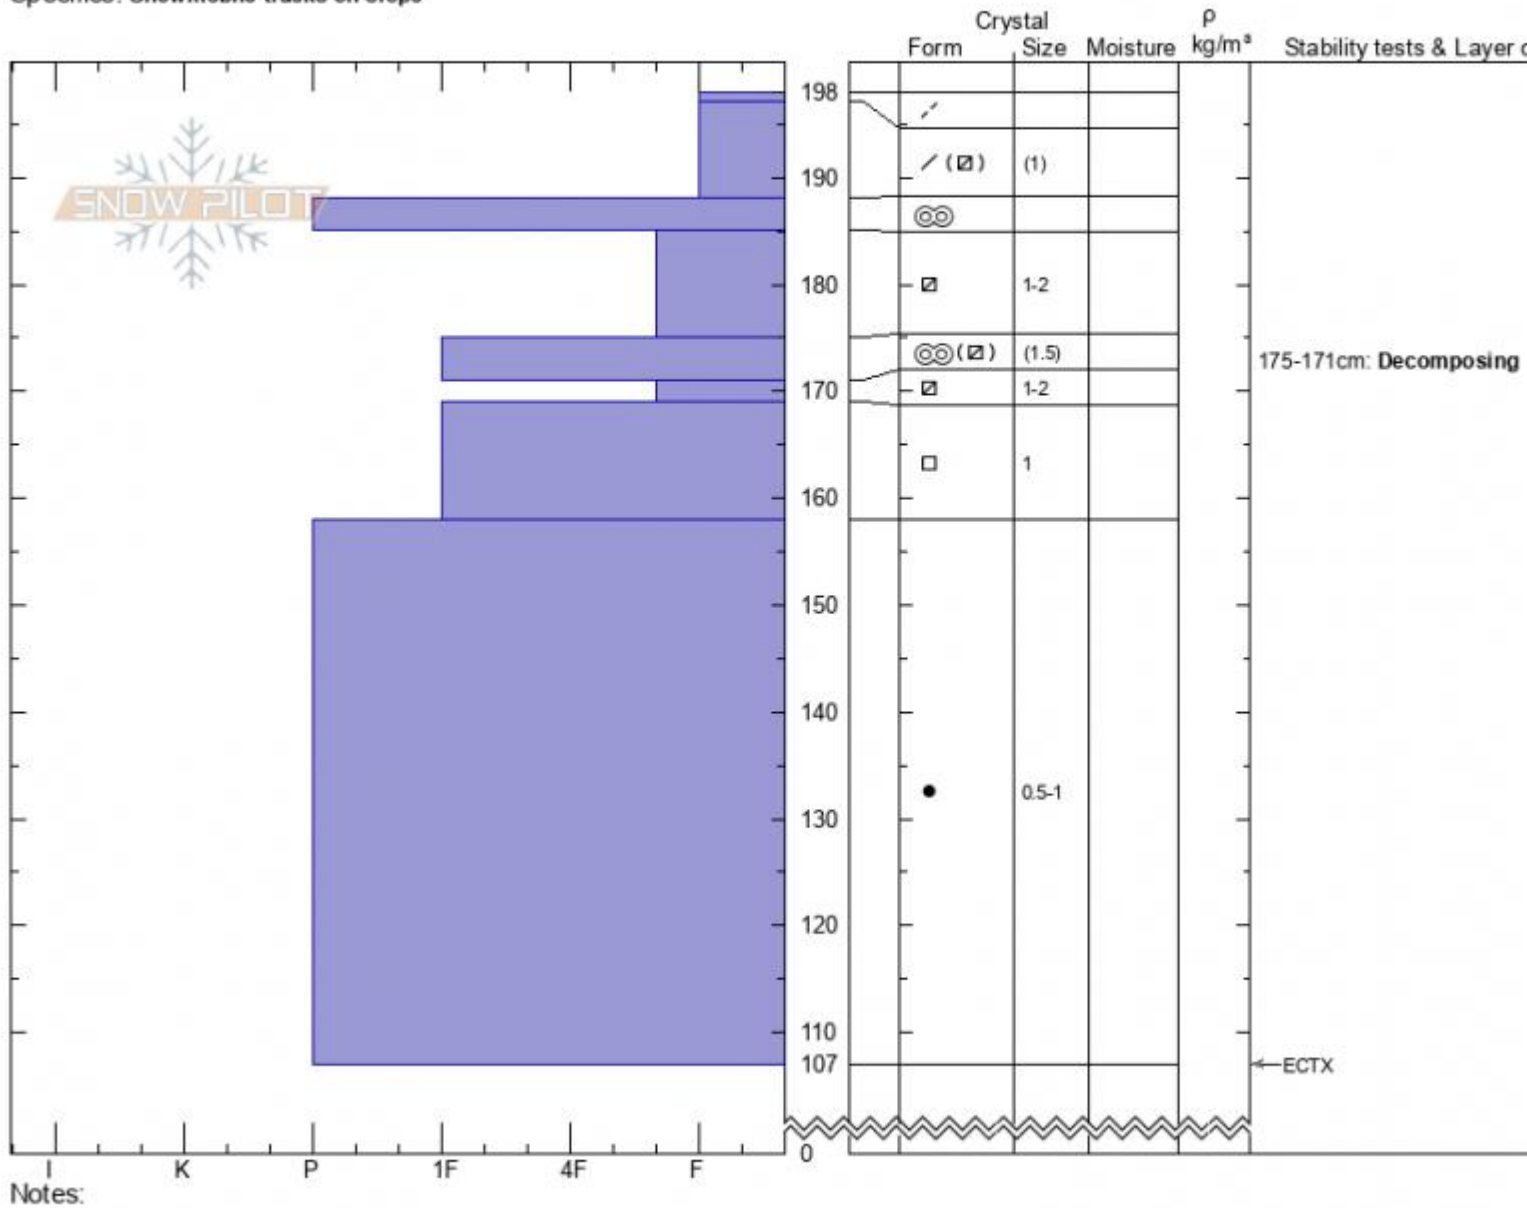

Sawtelle Road S-Facing
 Centennial Range
 ID
 Elevation: 9043 ft
 Aspect: 200°
 Specifics: Snowmobile tracks on slope

Dave Zinn
 02/24/2022 - 11:20am
 Co-ord: 44.55495N, -111.44540W
 Slope Angle: 15°
 Wind Loading: no

Stability: **Very Good**
 Air Temperature: **-17°C**
 Sky Cover: **OVC**
 Precipitation: **NO**
 Wind: **Calm**

HS:198
 Layer Notes:
 185-175cm: **Problematic layer**
 175-171cm: **Decomposing**

Advisory Region
 Island Park
 Longitude
 -111.44W
 Latitude
 44.56N
 Island Park, 2022-02-24