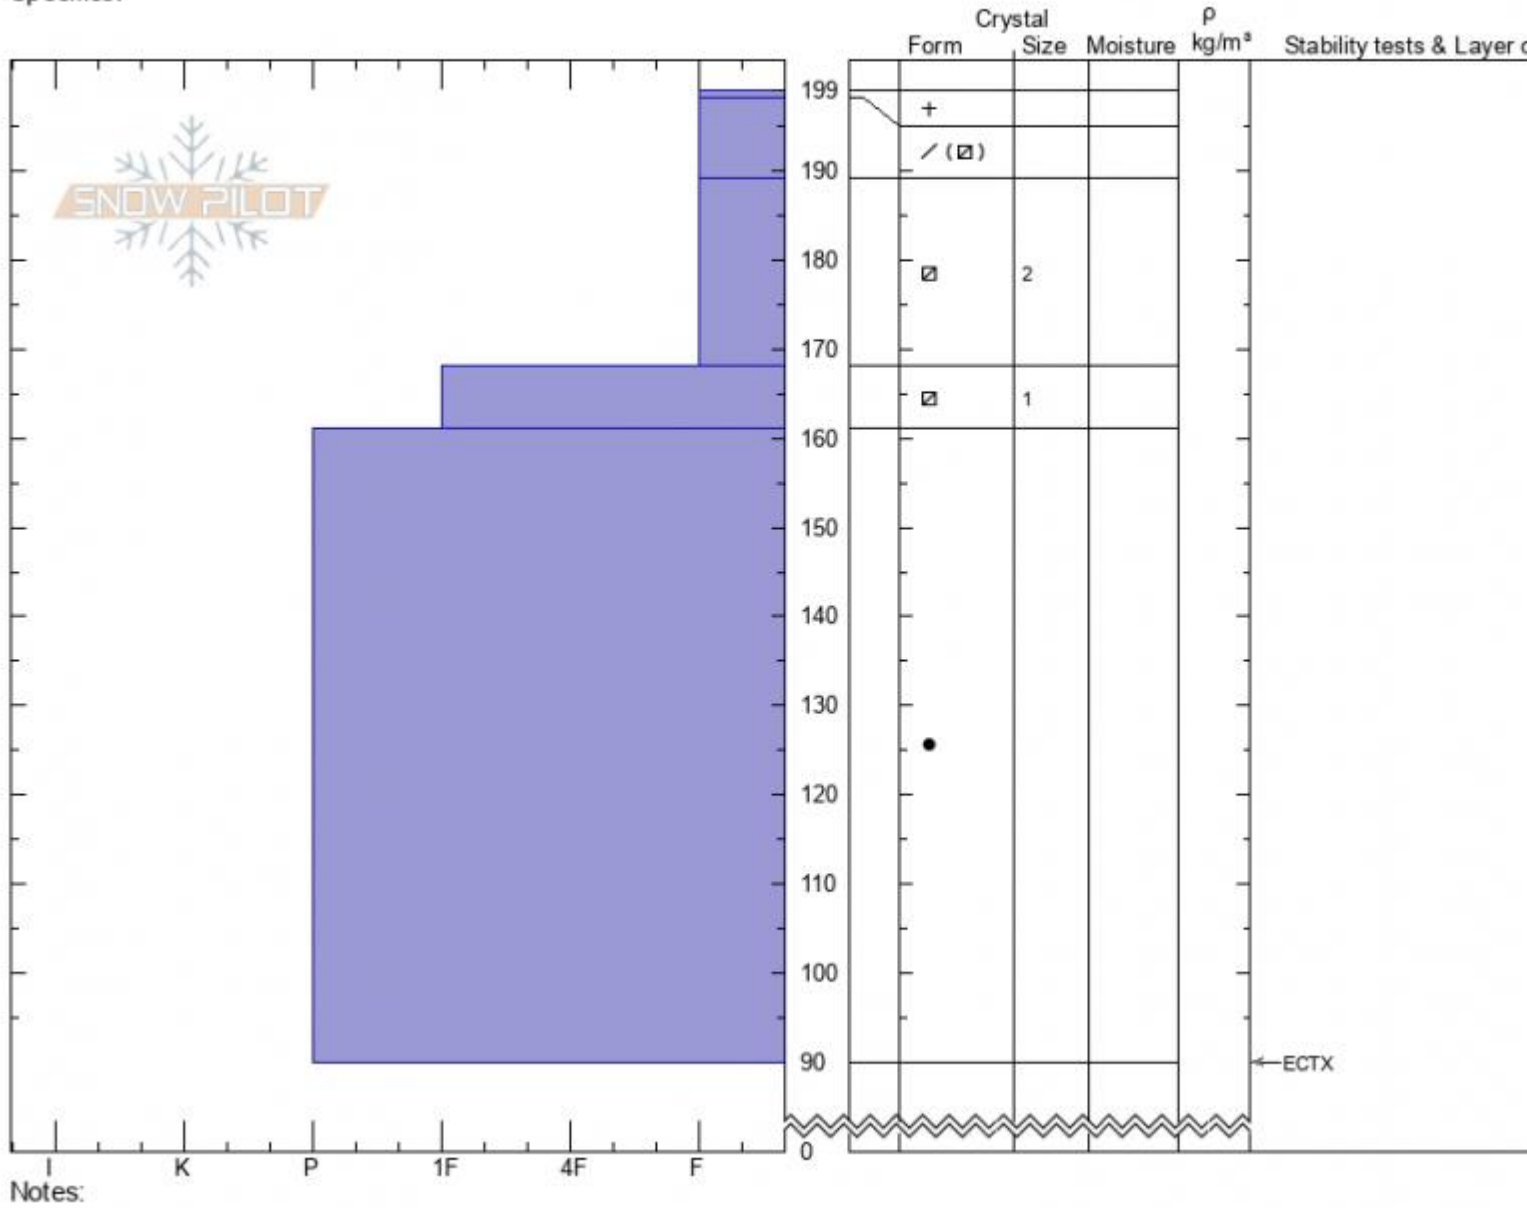

Sawtelle Road E-Facing  
 Centennial Range  
 ID  
 Elevation: 8965 ft  
 Aspect: 70°  
 Specifics:

Dave Zinn  
 02/24/2022 - 11:20am  
 Co-ord: 44.55332N, -111.44514W  
 Slope Angle: 20°  
 Wind Loading: previous

Stability: **Very Good**  
 Air Temperature: -17°C  
 Sky Cover: **OVC**  
 Precipitation: **NO**  
 Wind: **Calm**

HS:199  
 PF: 30  
 Layer Notes: 189-168cm: Problematic layer

Advisory Region  
 Island Park  
 Longitude  
 -111.44W  
 Latitude  
 44.56N  
 Island Park, 2022-02-24