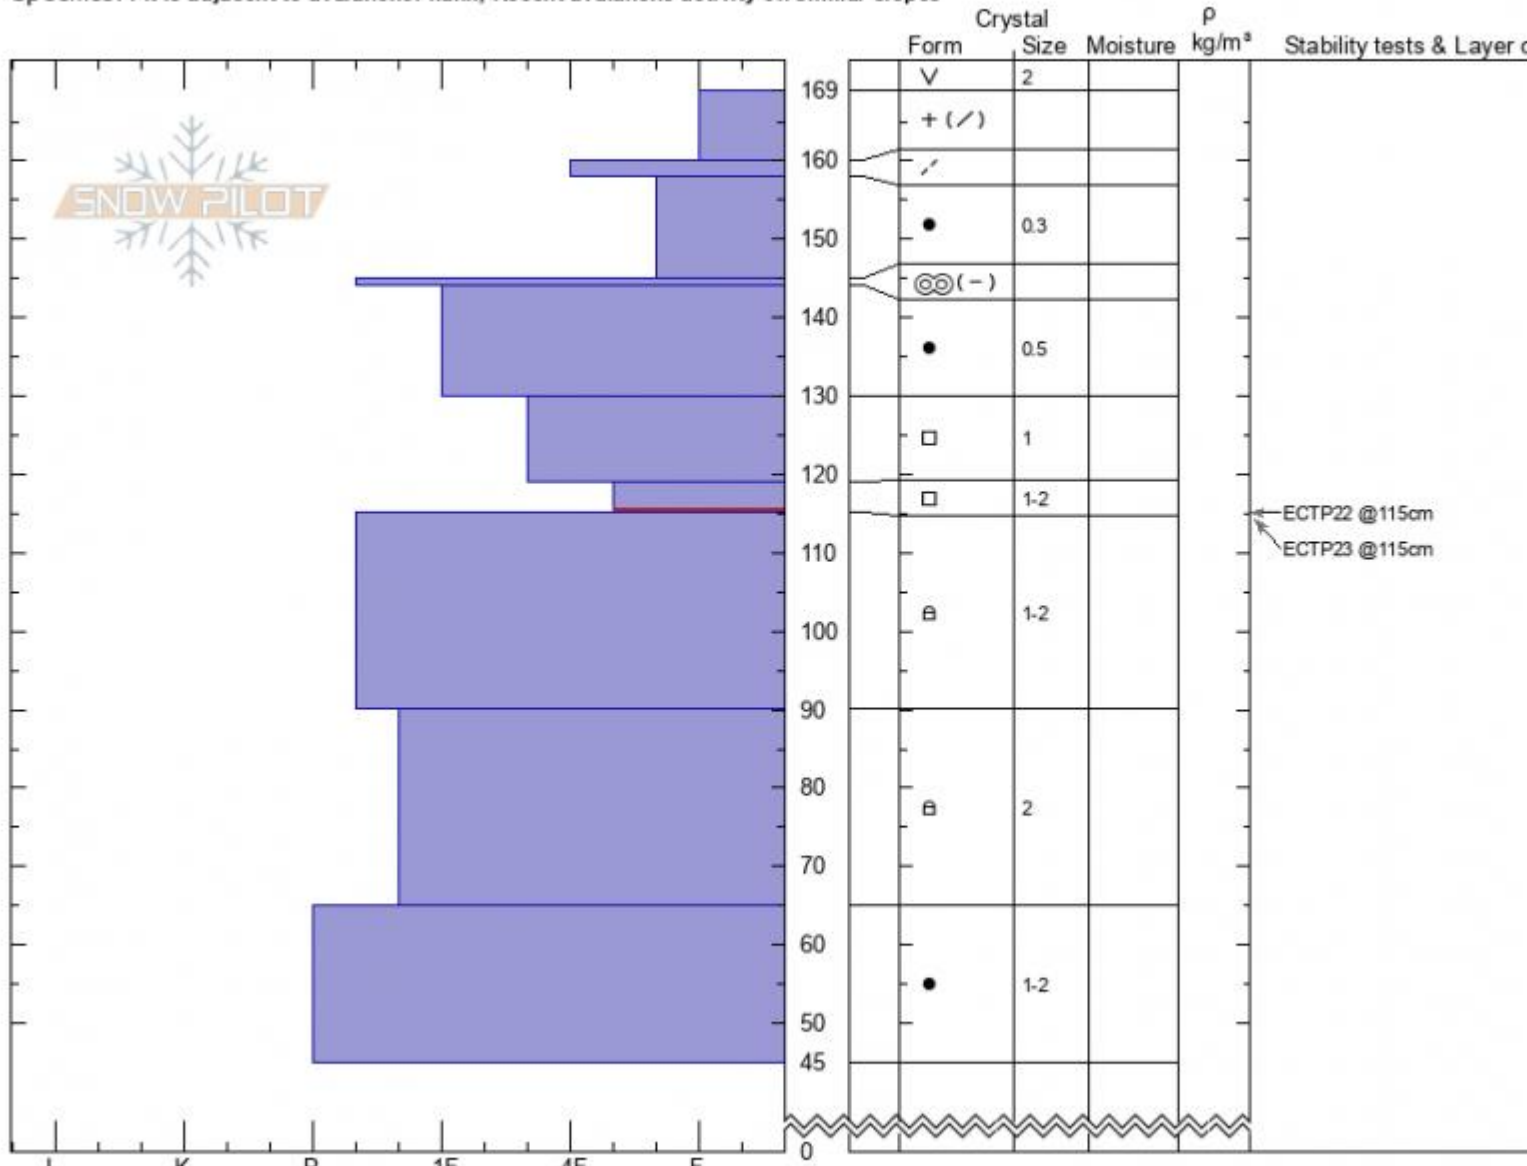

Abundance S.Face, AMu Alex Marienthal
 Cooke City 02/25/2022 - 12:30pm
 MT Co-ord: 45.06767N, -110.01547W
 Elevation: 9878 ft Slope Angle: 30°
 Aspect: 158° Wind Loading: no
 Specifics: Pit is adjacent to avalanche: flank; Recent avalanche activity on similar slopes

Stability: Fair
 Air Temperature:
 Sky Cover: SCT
 Precipitation: NO
 Wind: W Calm

HS:169 Layer Notes:
 PF:35 119-115cm: Problematic layer

Notes: Dug on flank, 75-100 feet below crown of SS-AMu-R2-D2-O, triggered 2/21/22, 2' deep, 3' max depth. There was a separate, snow-biker triggered on 2/19/22 a couple miles south of here, similar aspect, elevation and size. Overall stability has improved since then, but not yet "good".

Advisory Region
 Cooke City
 Longitude
 -110.02W
 Latitude
 45.08N
 Cooke City, 2022-02-26