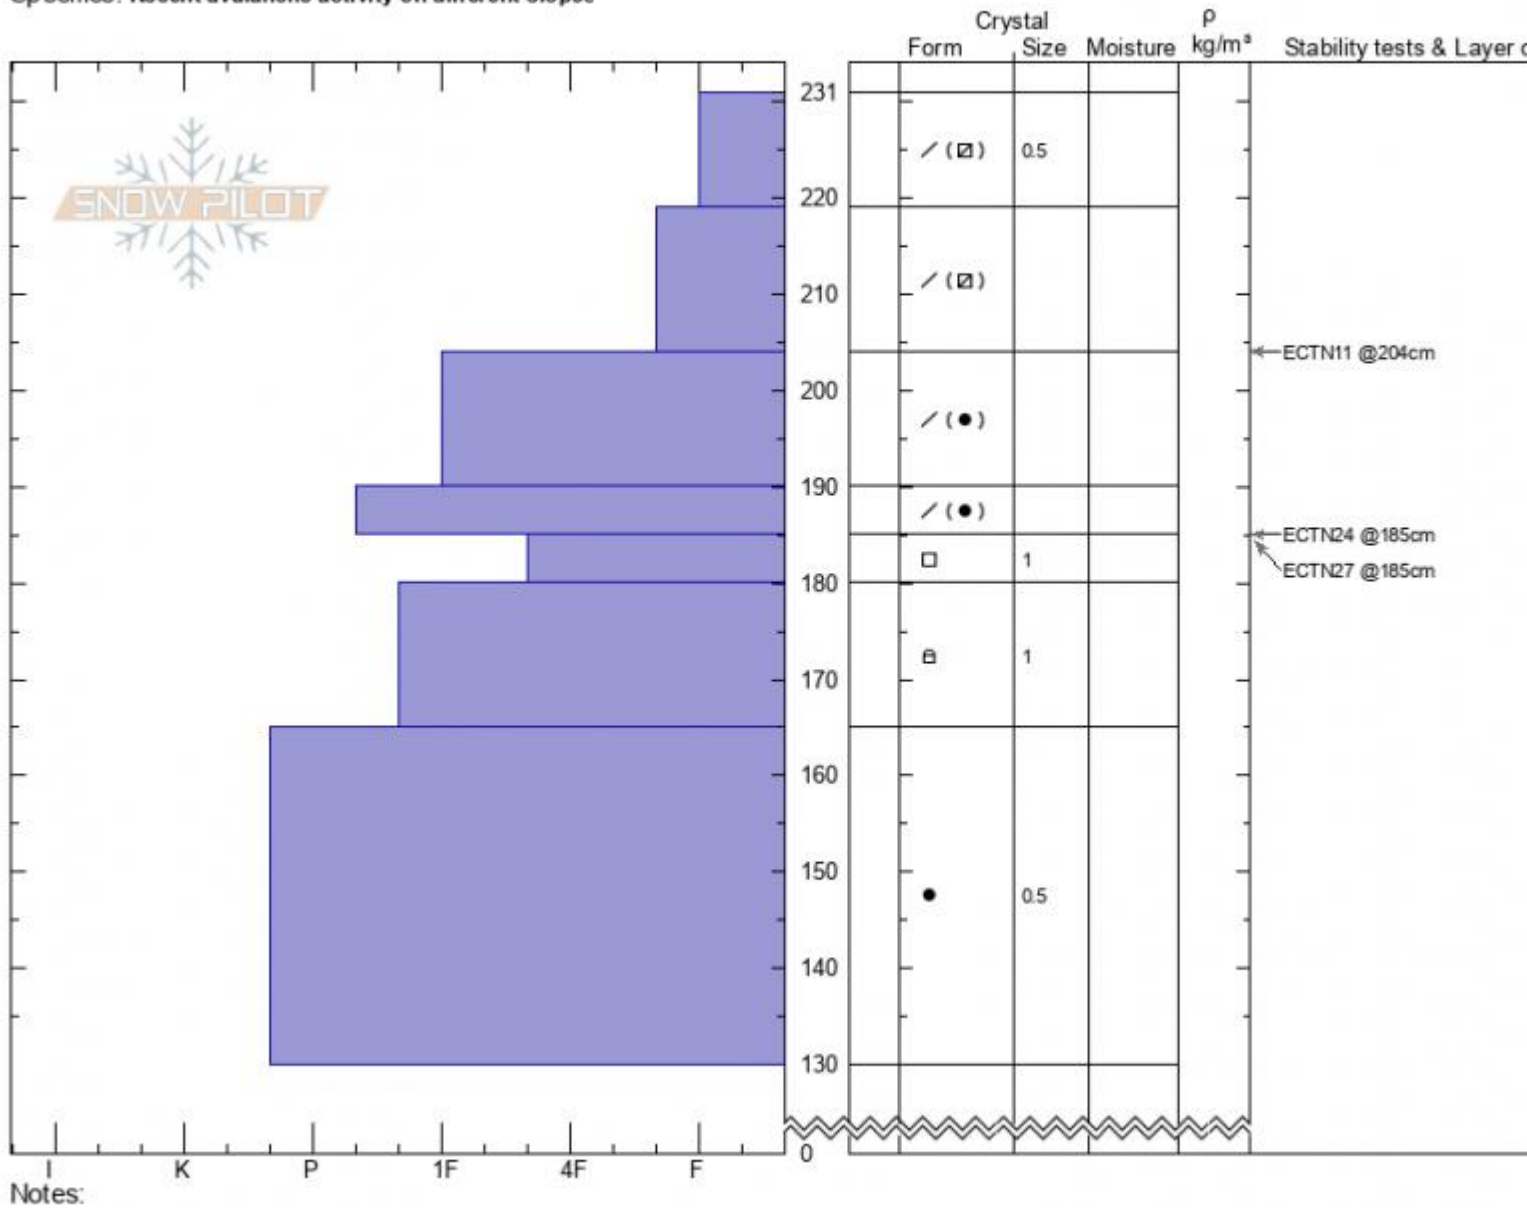

Henderson Bench  
 Cooke City  
 MT  
 Elevation: 9607 ft  
 Aspect: 22°  
 Specifics: Recent avalanche activity on different slopes

Alex Marienthal  
 02/25/2022 - 3:11pm  
 Co-ord: 45.05076N, -109.93443W  
 Slope Angle: 28°  
 Wind Loading: previous

Stability: **Good**  
 Air Temperature:  
 Sky Cover: **FEW**  
 Precipitation: **NO**  
 Wind: **SW Calm**

HS:231 Layer Notes:  
 185-180cm: Problematic layer

Advisory Region  
 Cooke City  
 Longitude  
 -109.95W  
 Latitude  
 45.06N  
 Cooke City, 2022-02-26