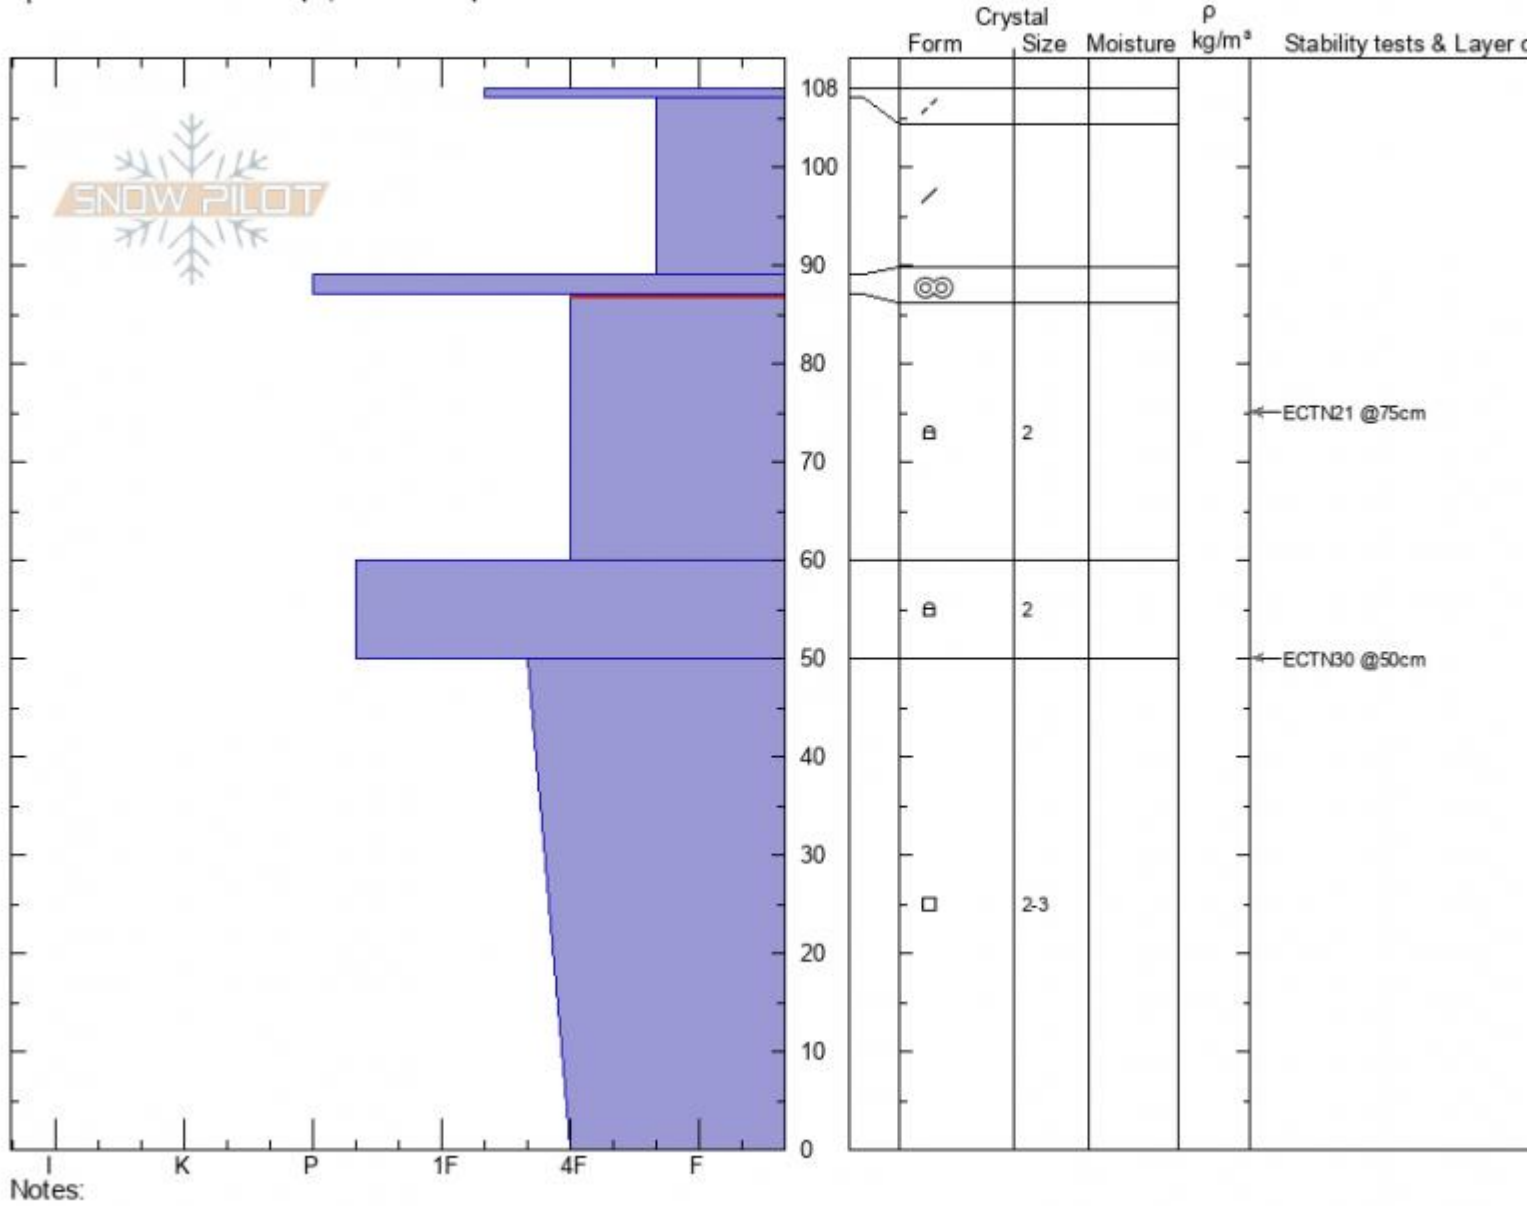

**Beehive W**  
**Madison Range-N**  
**MT**  
 Elevation: **8700 ft**  
 Aspect: **270°**  
 Specifics: **Ski tracks on slope; We skied slope**

**Ian Hoyer**  
**03/01/2022 - 12:00pm**  
 Co-ord: **45.32796N, -111.38553W**  
 Slope Angle: **28°**  
 Wind Loading: **no**

Stability: **Fair**  
 Air Temperature:  
 Sky Cover: **OVC**  
 Precipitation: **S-1**  
 Wind: **S Moderate**

HS: **108** Layer Notes:  
 PF: **80** 87-60cm: **Problematic layer**  
 PS: **20**

Advisory Region  
 Northern Madison  
 Longitude  
 -111.39W  
 Latitude  
 45.34N  
 Northern Madison, 2022-03-01