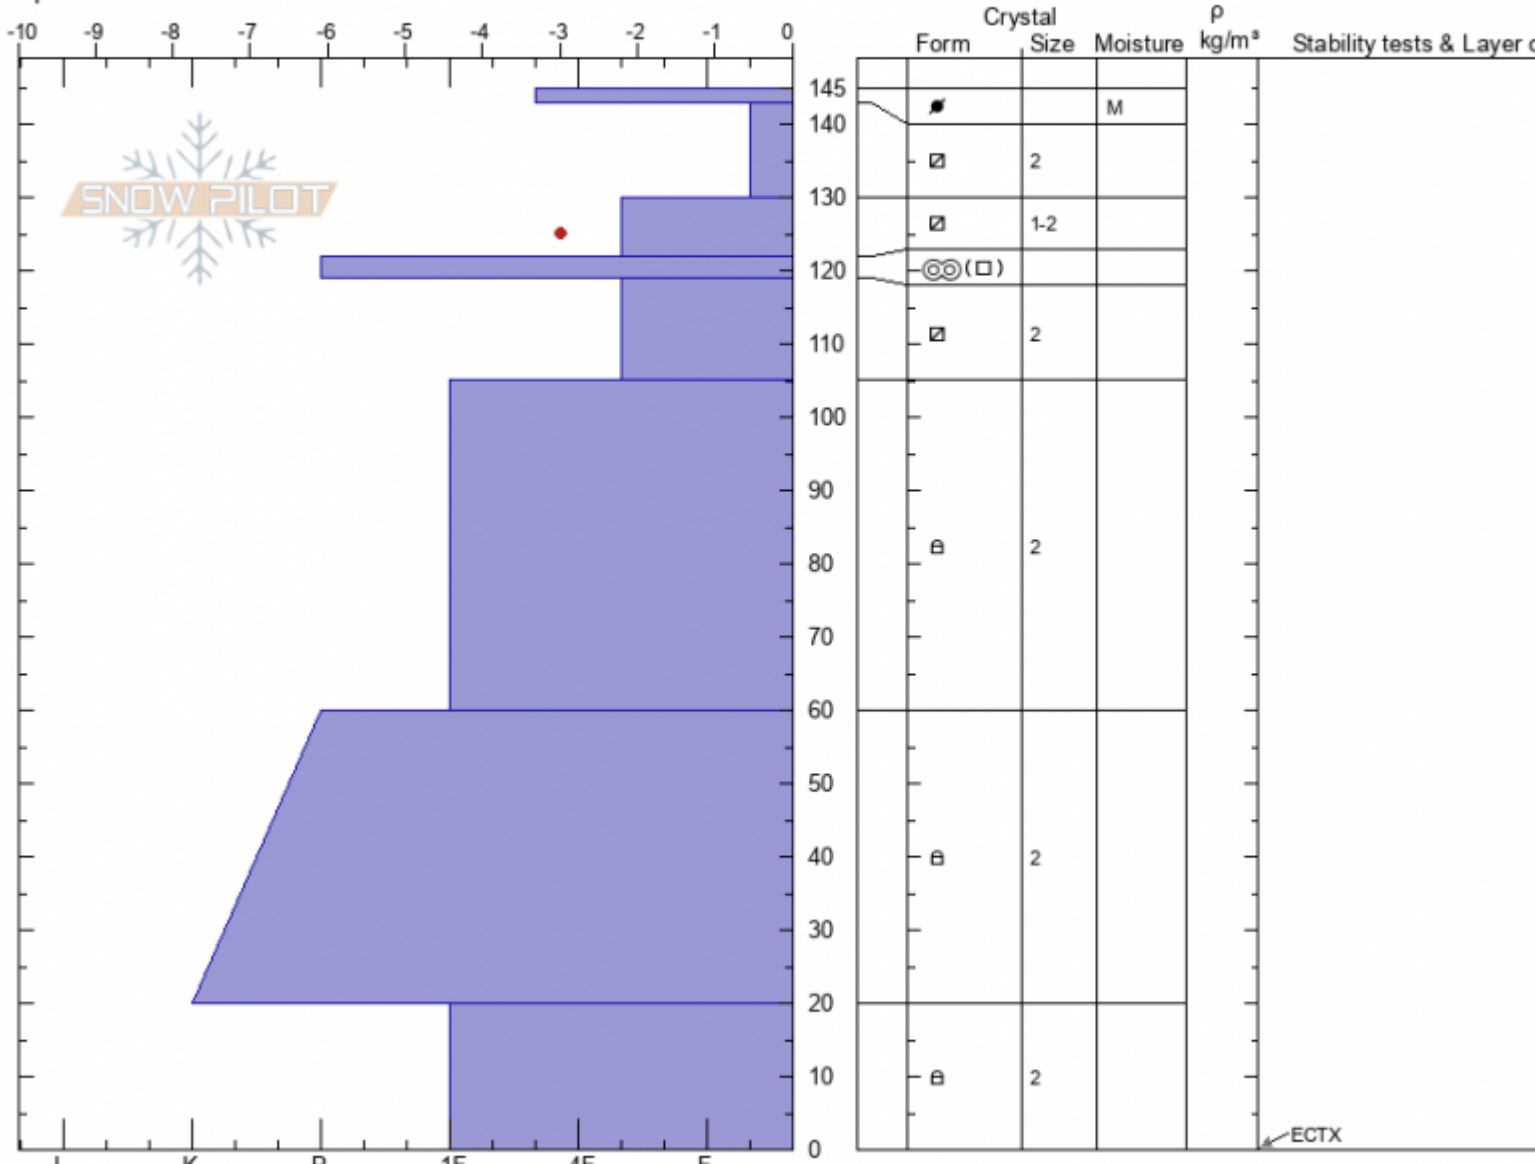

Marge
Lionhead Range
MT
 Elevation: **9032 ft**
 Aspect: **65°**
 Specifics:

Doug Chabot-Admin
03/03/2022 - 9:00am
 Co-ord: **44.71666N, -111.31885W**
 Slope Angle: **32°**
 Wind Loading: **previous**

Stability: **Good**
 Air Temperature: **0°C**
 Sky Cover: **CLR**
 Precipitation: **NO**
 Wind: **Calm**

HS:145 Layer Notes:

Notes: An east wind 2 weeks ago may have eroded away some depth.
 20 cm deep temperature is -3C.

Advisory Region
 Lionhead Range
 Longitude
 -111.32W
 Latitude
 44.71N
 Lionhead Range, 2022-03-03