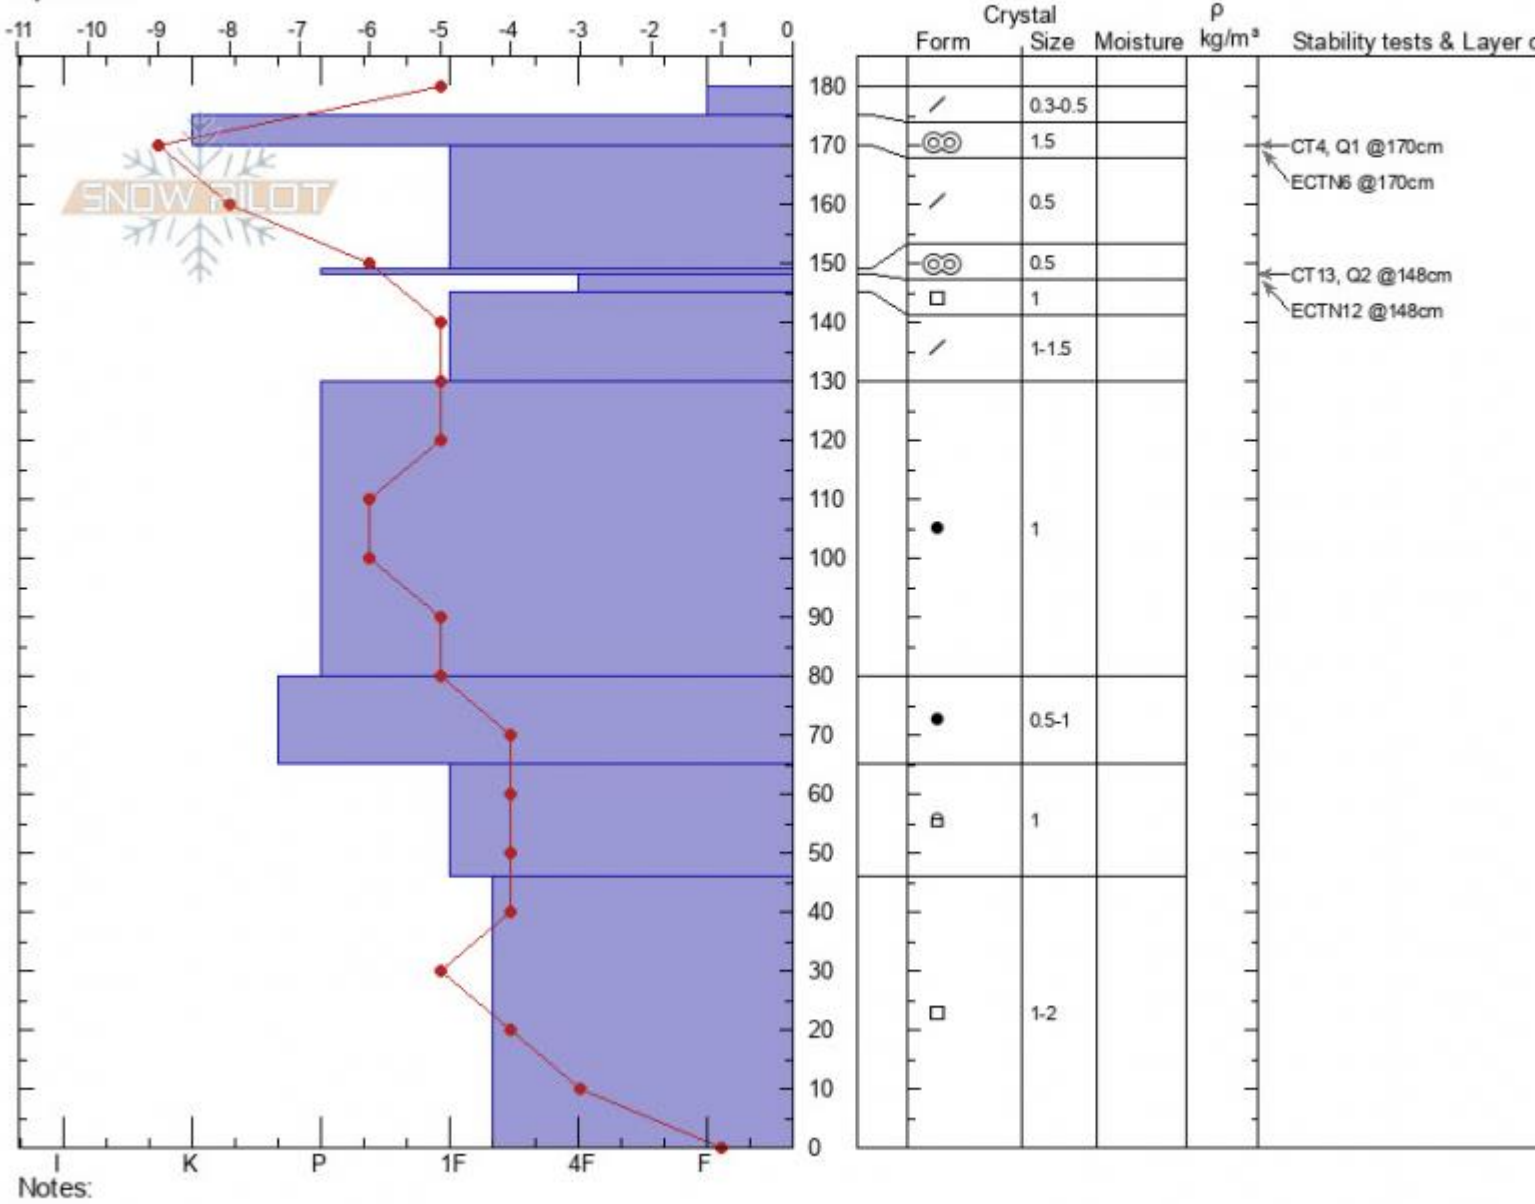

**Cooke City Pit**  
**Beartooths**  
**MT**  
 Elevation: **8591 ft**  
 Aspect: **S**  
 Specifics:

**Michael Murray**  
**03/06/2022 - 11:13am**  
 Co-ord: **45.03381N, -109.96656W**  
 Slope Angle: **22°**  
 Wind Loading:

Stability:  
 Air Temperature: **-6°C**  
 Sky Cover: **BKN**  
 Precipitation: **NO**  
 Wind: **N Calm**

HS: **180**    Layer Notes:  
 PF: **15**    148-145cm: **Problematic layer**  
 PS: **2**

Advisory Region  
 Cooke City  
 Longitude  
 -109.98W  
 Latitude  
 45.03N  
 Cooke City, 2022-03-06