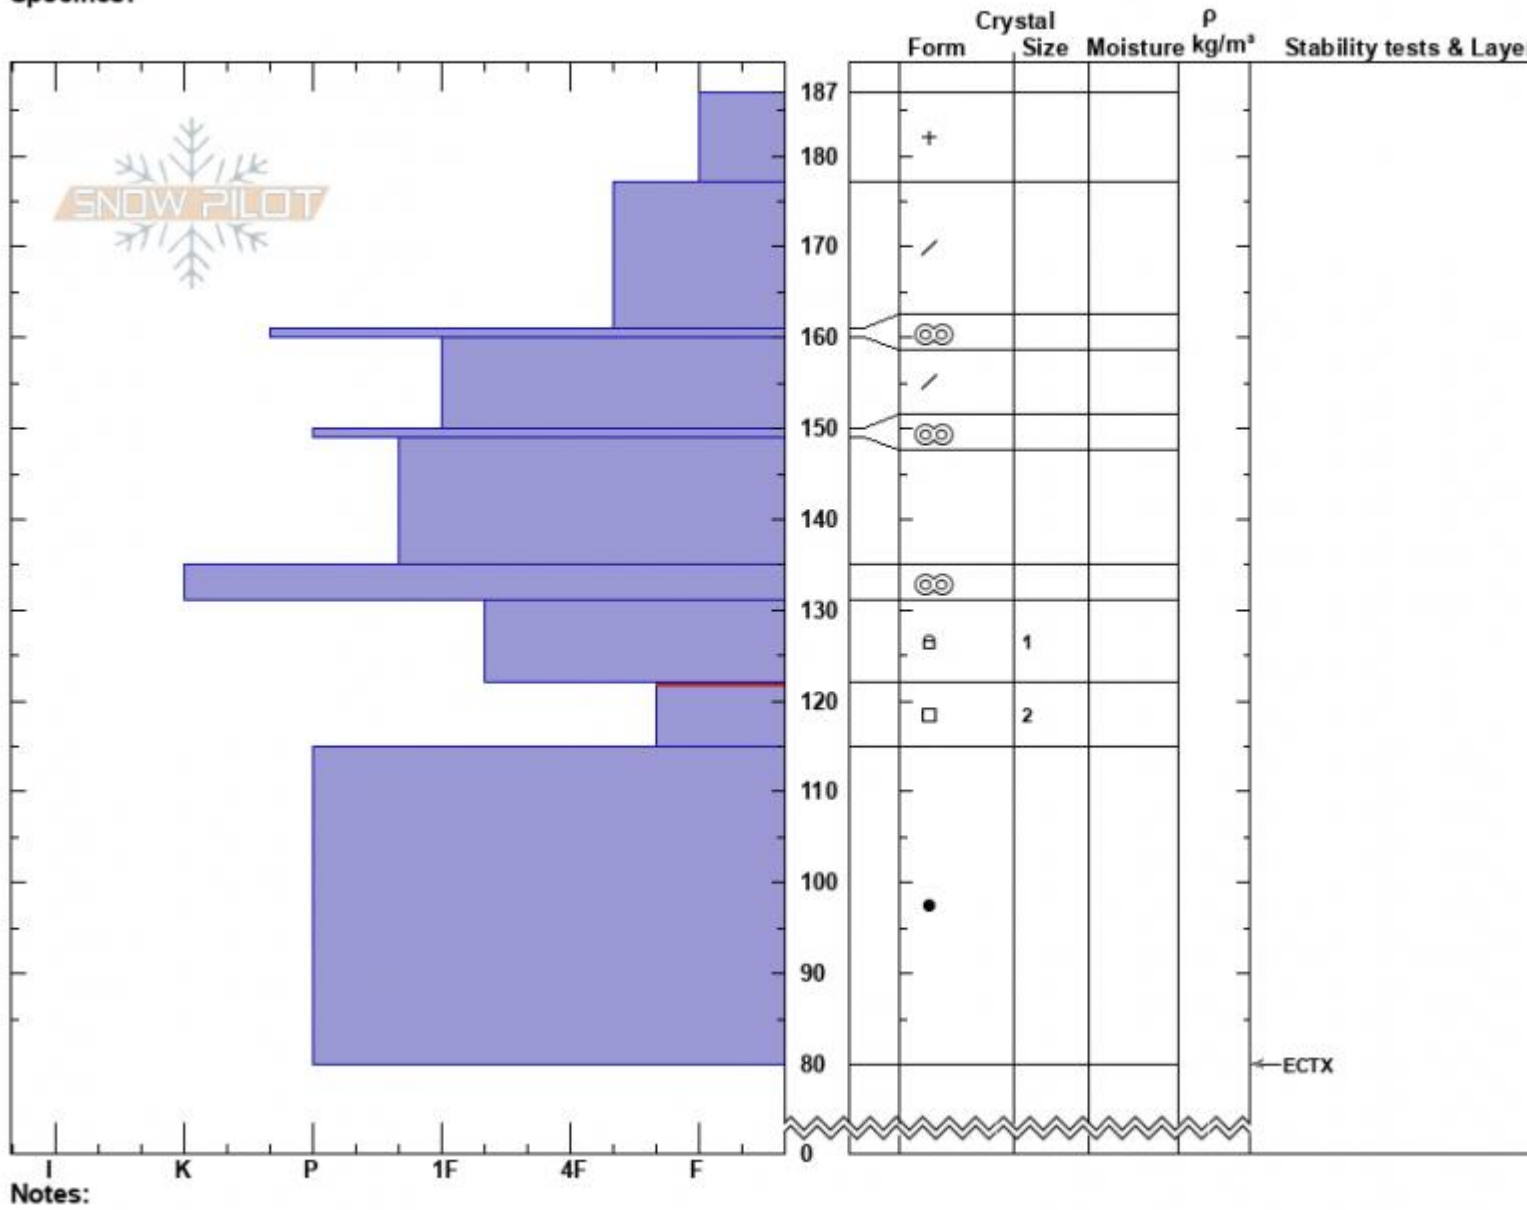

Throne East Profile
 Bridger Range
 MT
 Elevation: 8098 ft
 Aspect: 89°
 Specifics:

Dave Zinn
 03/20/2022 - 10:00am
 Co-ord: 45.88405N, -110.94990W
 Slope Angle: 32°
 Wind Loading: no

Stability: Good
 Air Temperature:
 Sky Cover: OVC
 Precipitation: S1
 Wind: W Calm

HS:187 Layer Notes:
 122-115cm: Problematic layer

Advisory Region
 Bridger Range
 Longitude
 -110.95W
 Latitude
 45.88N
 Bridger Range, 2022-03-20