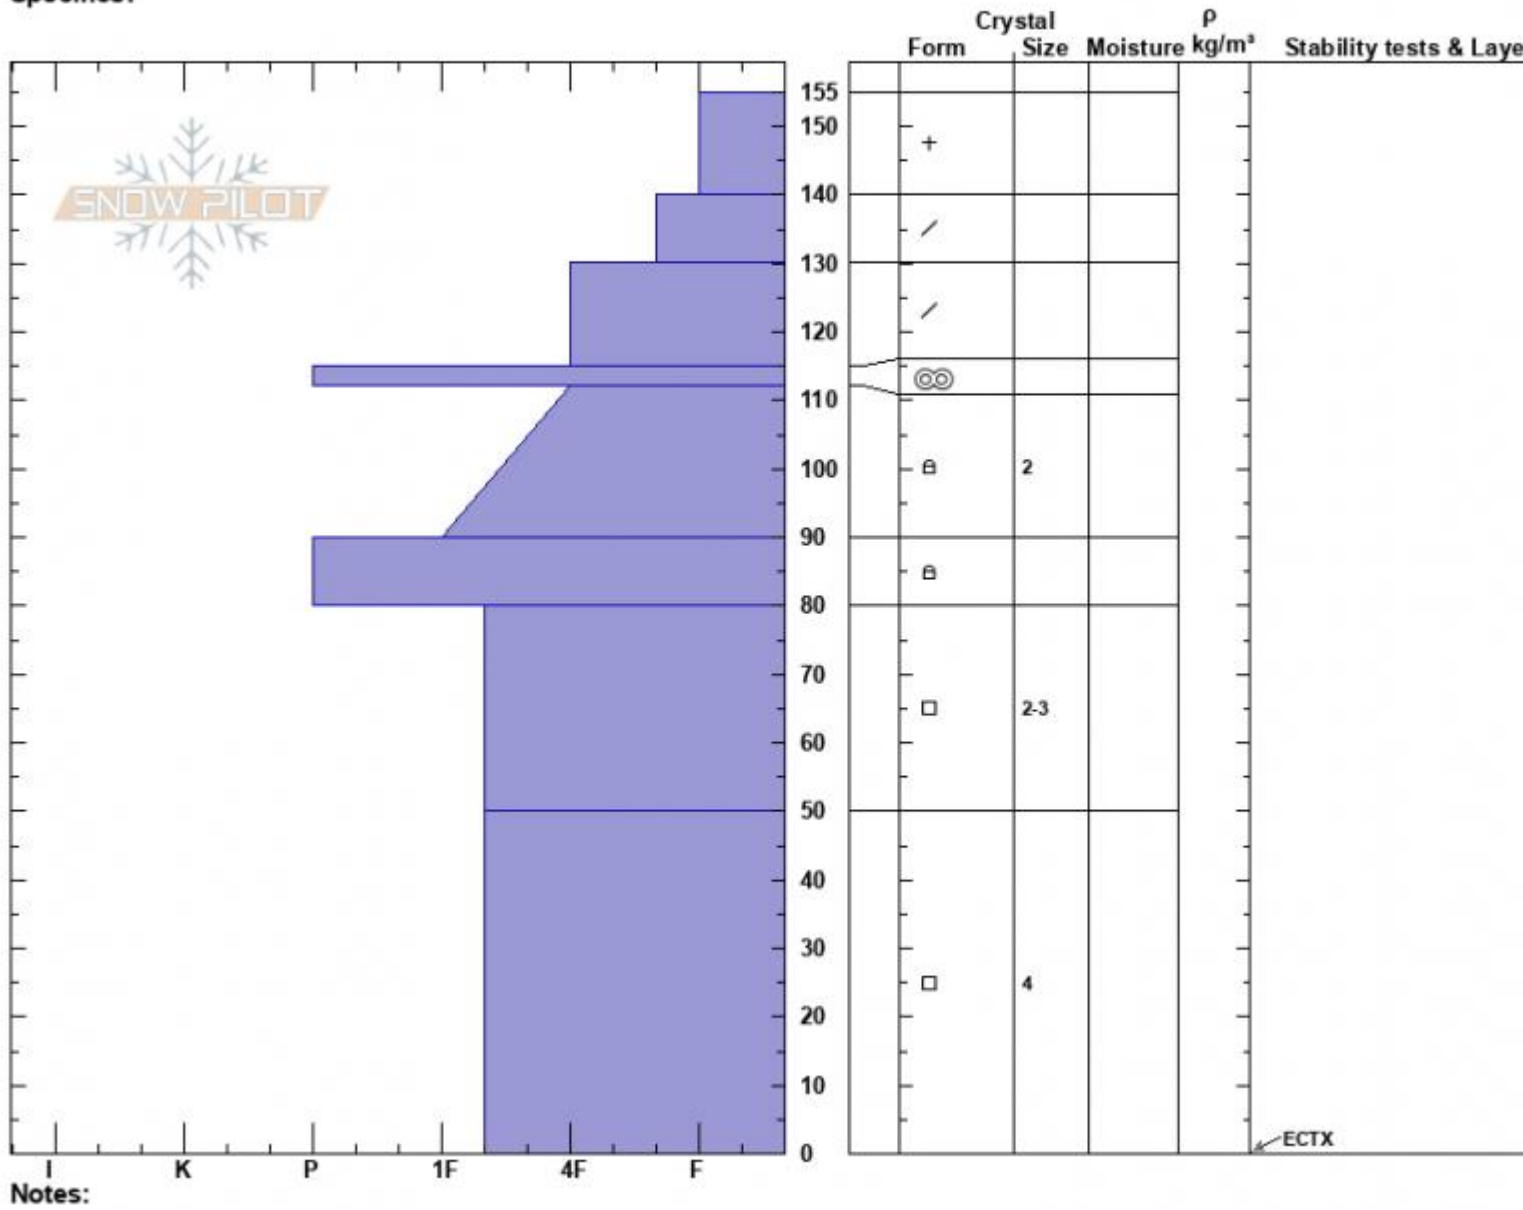

Throne North Profile
 Bridger Range
 MT
 Elevation: 8333 ft
 Aspect: 330°
 Specifics:

Dave Zinn
 03/20/2022 - 10:45am
 Co-ord: 45.88263N, -110.95299W
 Slope Angle: 27°
 Wind Loading: no

Stability: Good
 Air Temperature:
 Sky Cover: OVC
 Precipitation: S1
 Wind: W Calm

HS:155 Layer Notes:

Notes:
 Advisory Region
 Bridger Range
 Longitude
 -110.95W
 Latitude
 45.88N
 Bridger Range, 2022-03-20