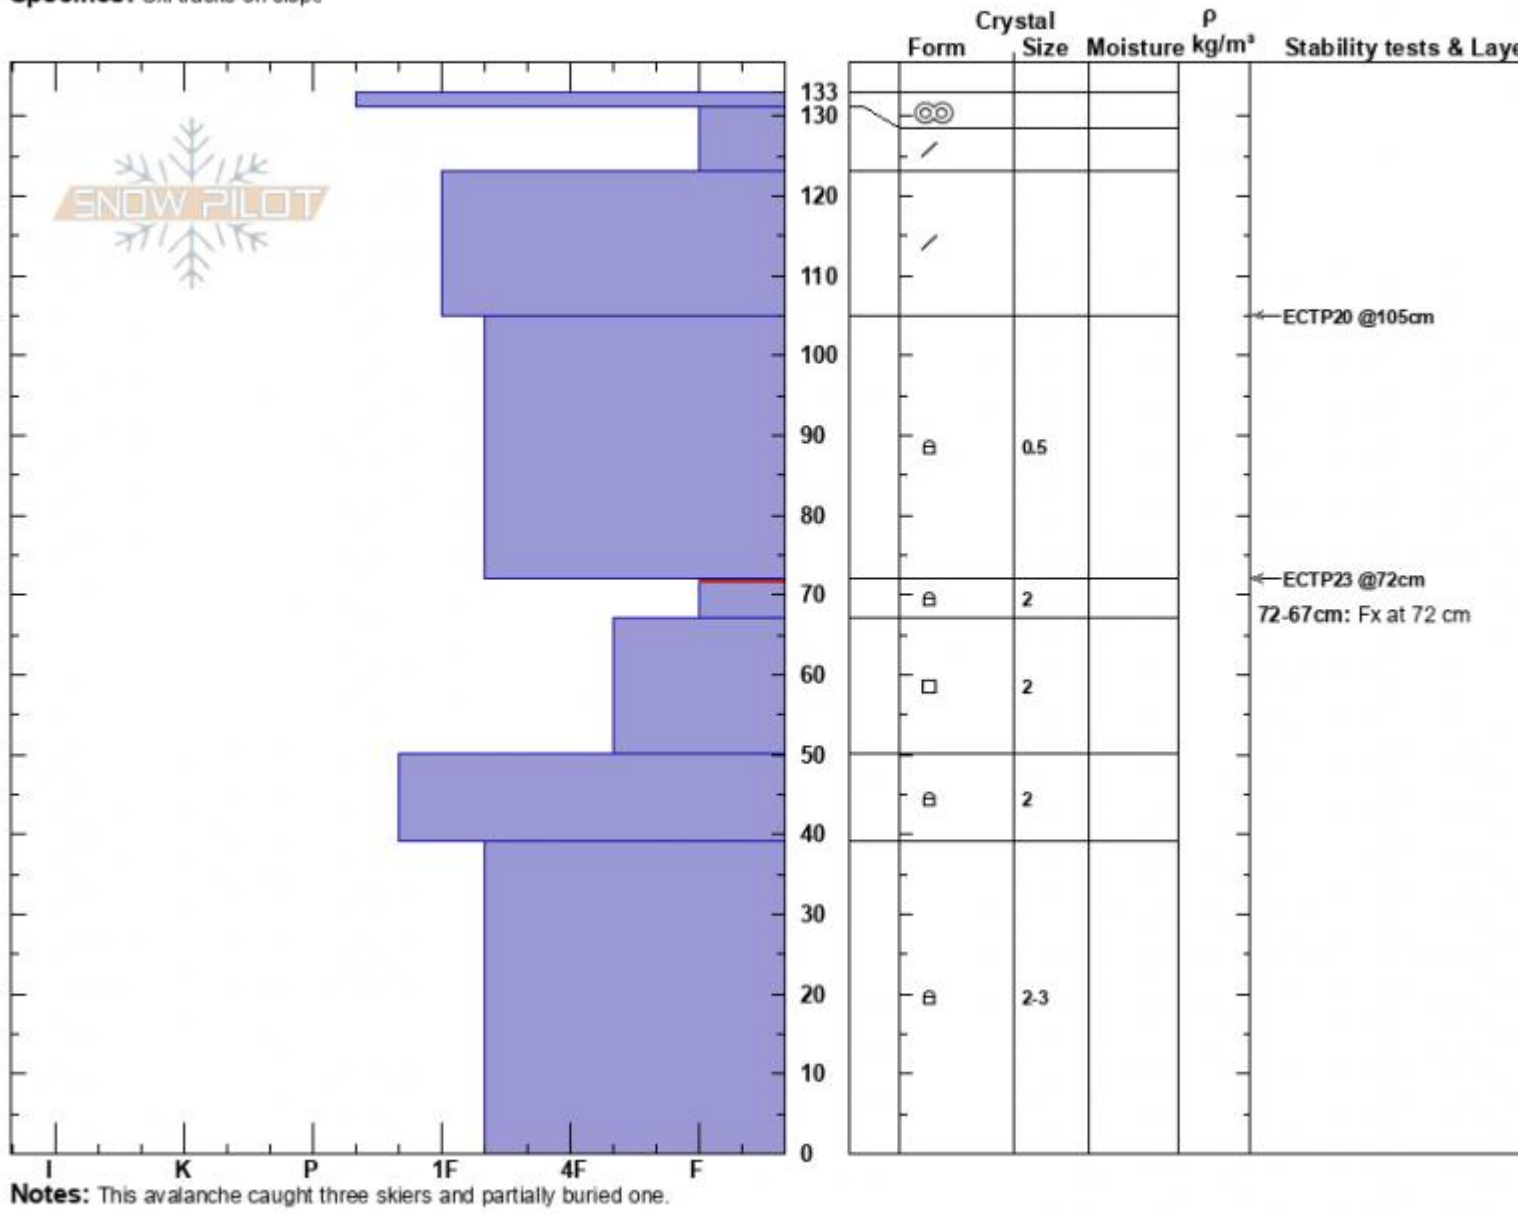

Woody Ridge Avalanche  
 Cooke City  
 MT  
 Elevation: 9671 ft  
 Aspect: 290°  
 Specifics: Ski tracks on slope

Hannah Marshall  
 03/25/2022 - 12:00pm  
 Co-ord: 44.98951N, -109.92383W  
 Slope Angle: 38°  
 Wind Loading:

Stability:  
 Air Temperature:  
 Sky Cover: BKN  
 Precipitation: NO  
 Wind:

HS:133    **Layer Notes:**  
 72-67cm: Fx at 72 cm  
 72-67cm: Problematic layer

Advisory Region  
 Cooke City  
 Longitude  
 -109.92W  
 Latitude  
 44.97N  
**Avalanche Details:** [3 skiers caught, 2 injured on Woody Ridge near Cooke City, 2022-03-25](#)