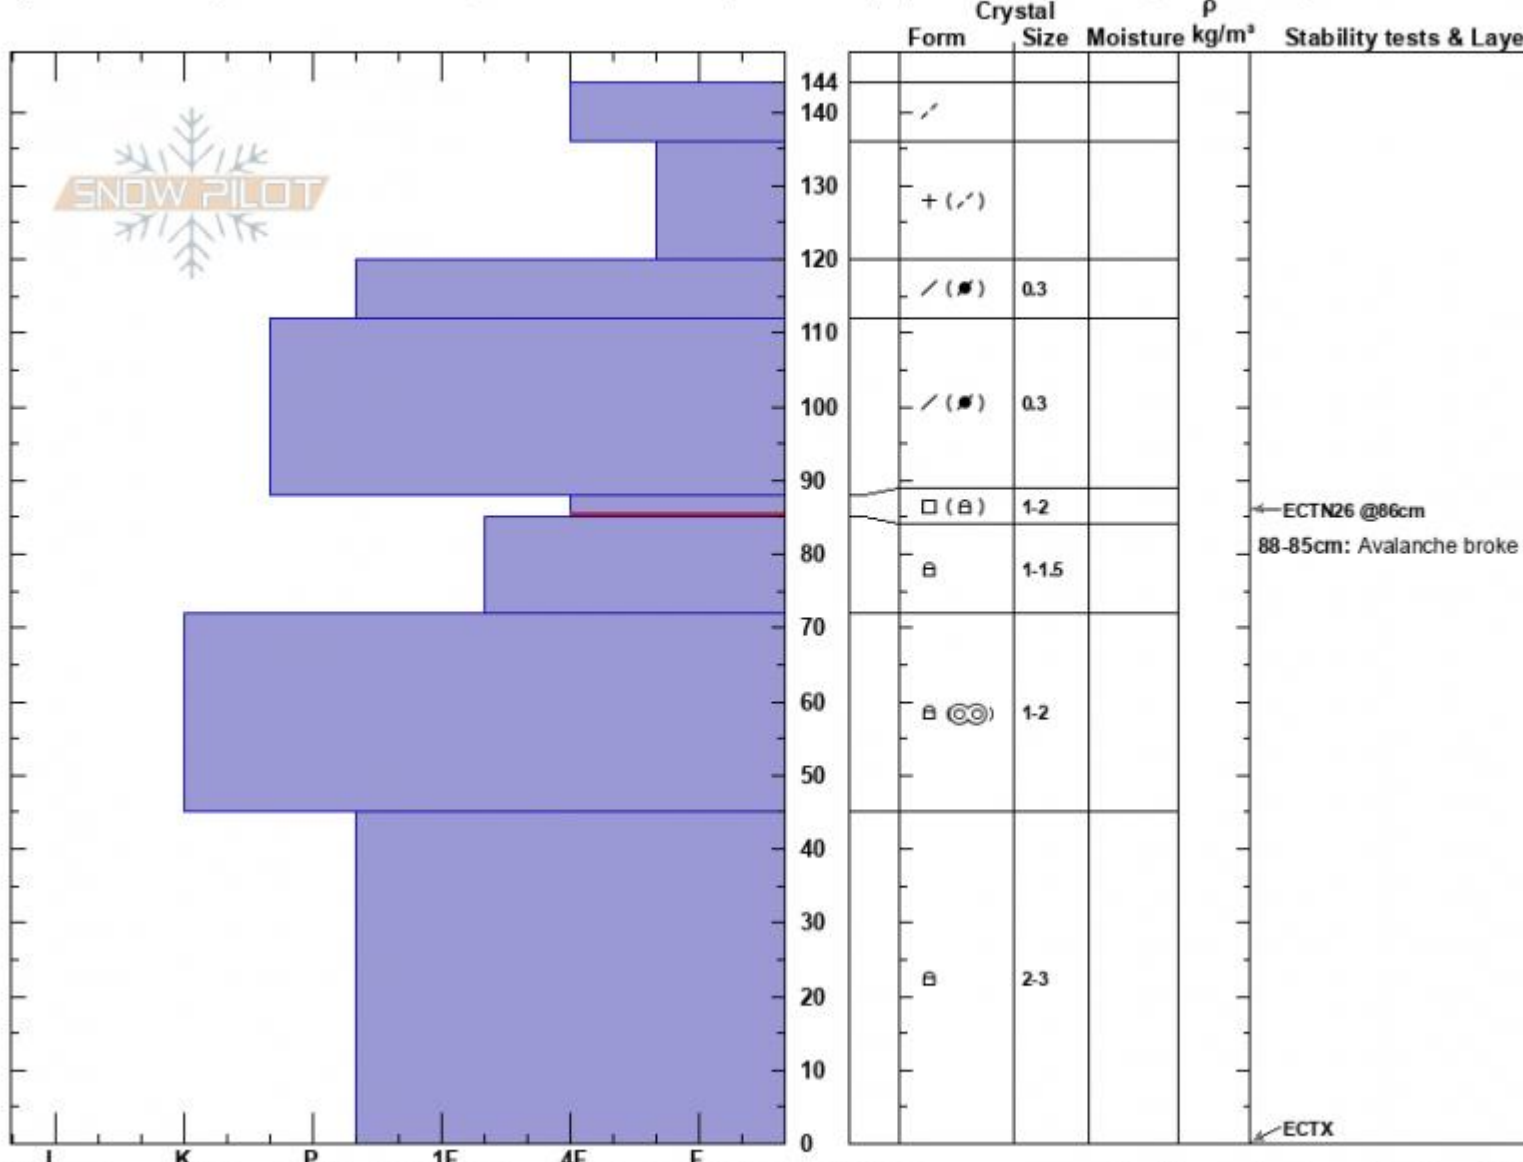

Crown Butte Fatality  
 Cooke City  
 MT  
 Elevation: 9889 ft  
 Aspect: 120°

Alex Marienthal  
 01/01/2023 - 10:45am  
 Co-ord: 45.05148N, -109.96152W  
 Slope Angle: 27°  
 Wind Loading: yes

Stability: Poor  
 Air Temperature:  
 Sky Cover: OVC  
 Precipitation: S-1  
 Wind: S Moderate

HS:144  
 PF:25  
**Layer Notes:**  
 88-85cm: Avalanche broke here  
 88-85cm: Problematic layer

**Specifics:** Pit is adjacent to avalanche: crown; Recent avalanche activity on similar slopes; Recent avalanche activity on different slopes

**Notes:** Crown profile from HS-AMu-R4-D3-O, 1 rider caught, buried and killed on 12/31/22. Crown was average 2 feet deep and maximum 4 feet deep. 500' vertical feet. More info at: <https://www.mtavalanche.com/node/27422>

Advisory Region  
 Cooke City  
 Longitude  
 -109.96W  
 Latitude  
 45.05N

**Avalanche Details:** [Snowmobiler avalanche fatality on Crown Butte](#)  
 Cooke City, 2023-01-01